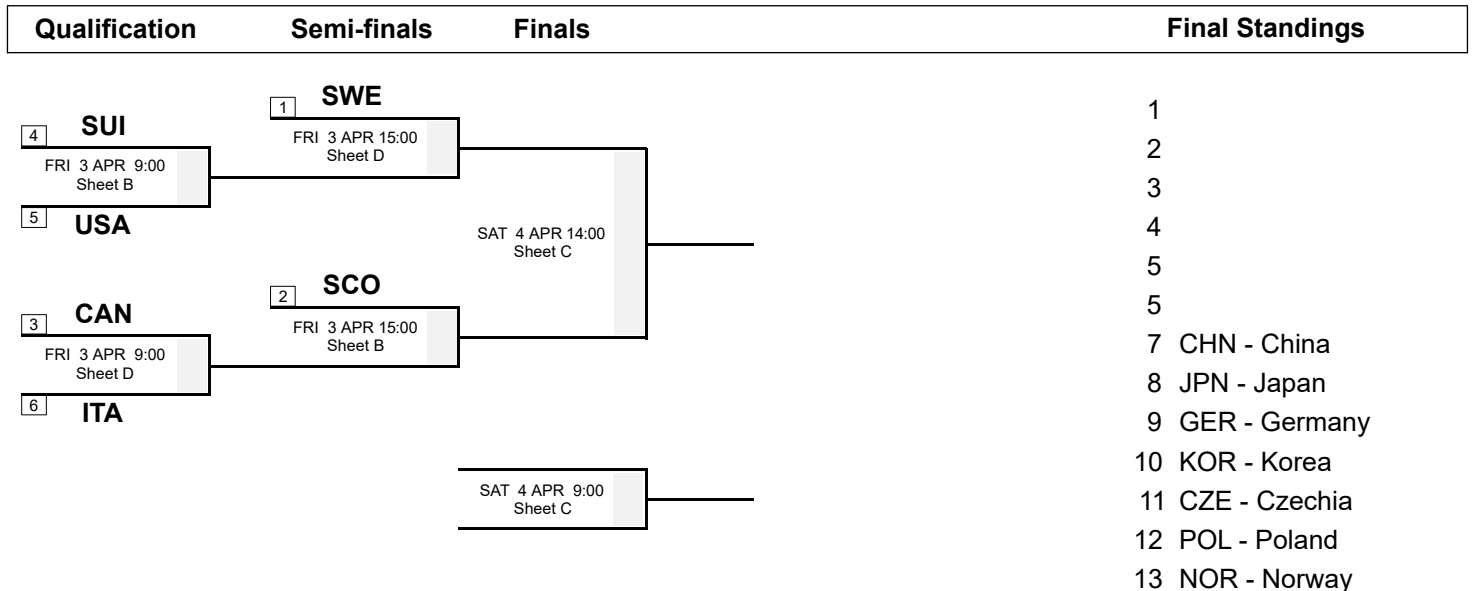

Play-offs Bracket

Note:

Position and function for each team member:

4 = Fourth, 3 = Third, 2 = Second, 1 = Lead, A = Alternate, S = Skip, V = Vice-Skip, C = Coach

Legend:

R Right-handed