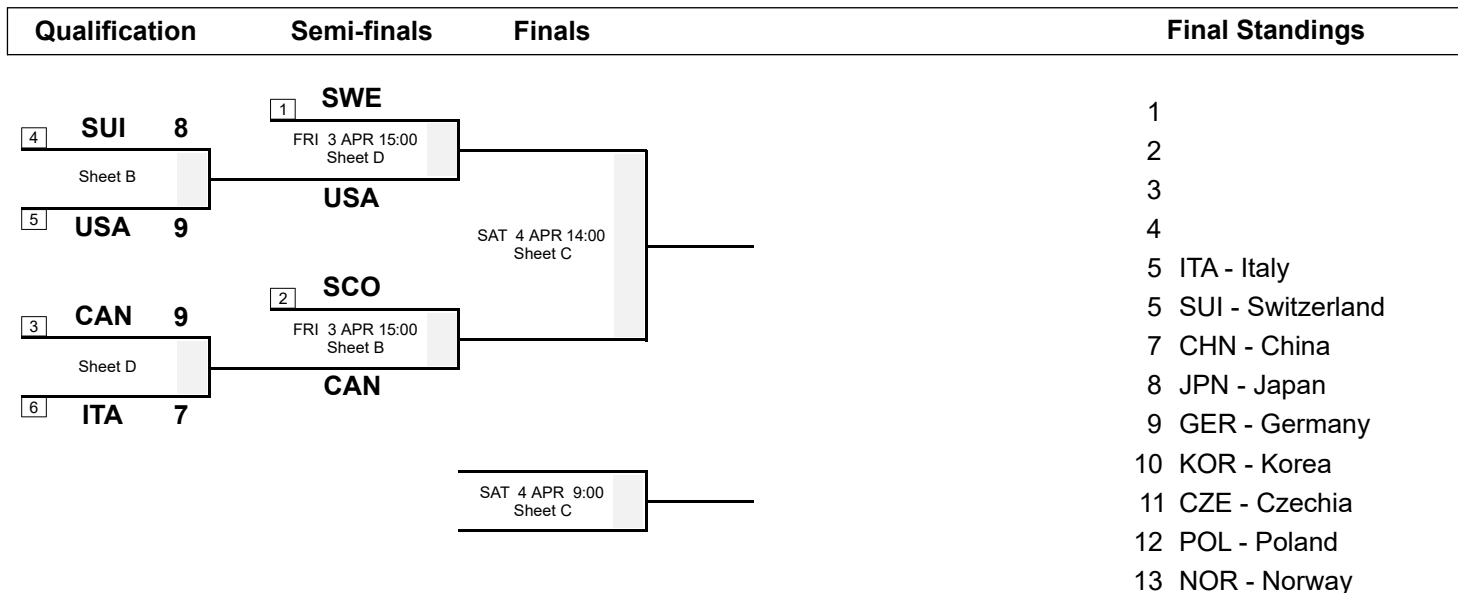

## Team Line-ups

### Sheet B

SCO - Scotland		
4 S	WHYTE Ross	R
3 V	BRYDONE Robin	R
2	WADDELL Craig	R
1	KYLE Euan	L
A	McFADZEAN Duncan	R
C	SCOTT Alistair	

CAN - Canada		
4 S	DUNSTONE Matt	R
3 V	LOTT Colton	R
2	HARNDEN E.J.	R
1	HARNDEN Ryan	R
A	WALKER Geoff	R
C	FLAXEY Caleb	

## Play-offs Bracket