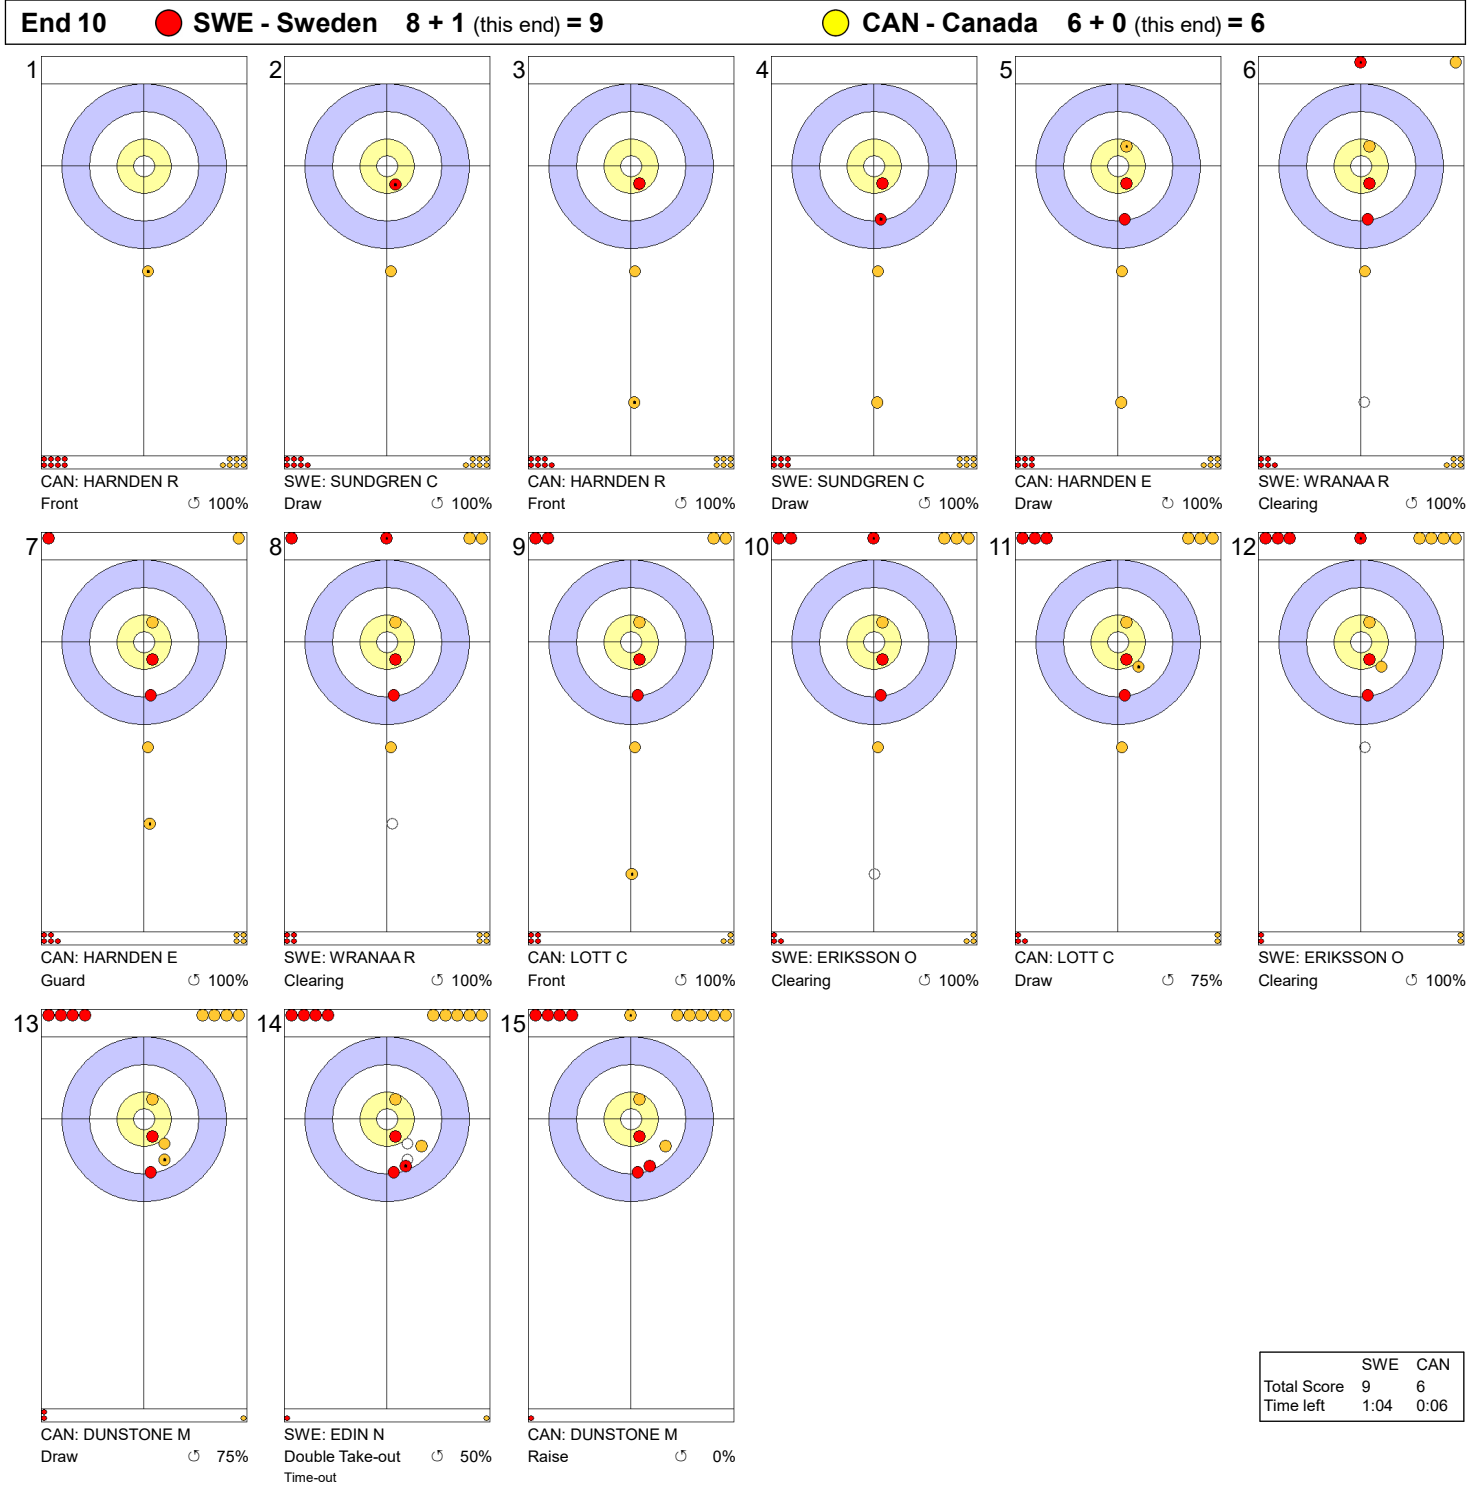

### Game - Shot by Shot

**Legend:**  
 ↻ Clockwise      ↺ Counter-clockwise      - Not considered

Game - Shot by Shot

**Legend:**  
 ↻ Clockwise      ↺ Counter-clockwise      - Not considered

Game - Shot by Shot

**Legend:**  
 ↻ Clockwise      ↺ Counter-clockwise      - Not considered

**Game - Shot by Shot**

**Legend:**  
 ⌚ Clockwise      ⌚ Counter-clockwise      - Not considered

### Game - Shot by Shot

**End 8**   ● **SWE - Sweden** 6 + 2 (this end) = 8   ● **CAN - Canada** 5 + 0 (this end) = 5

**Legend:**  
 ↻ Clockwise      ↺ Counter-clockwise      - Not considered

Game - Shot by Shot

**Legend:**  
 ↻ Clockwise      ↺ Counter-clockwise      - Not considered