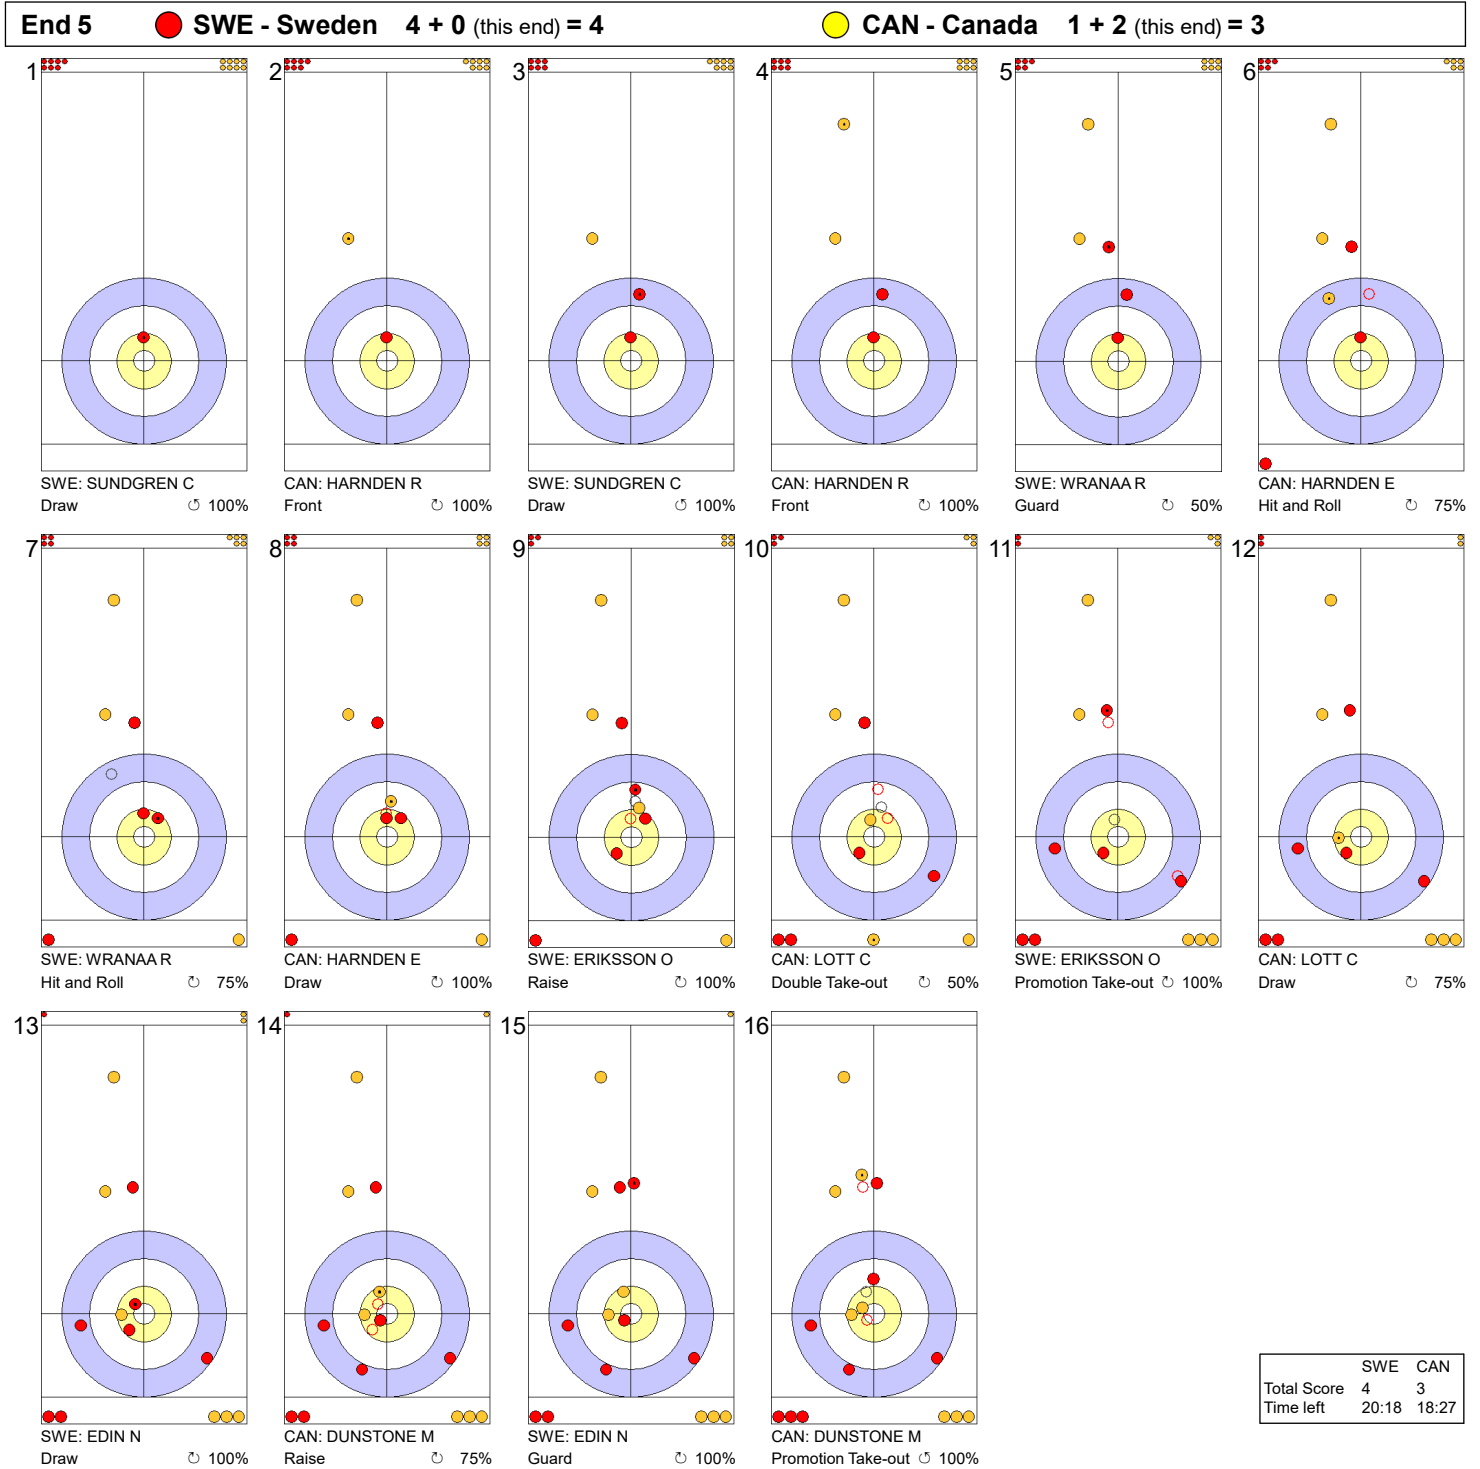

Game - Shot by Shot

**Legend:**  
 ↻ Clockwise      ↺ Counter-clockwise      - Not considered

### Game - Shot by Shot

**Legend:**  
 ↻ Clockwise      ↺ Counter-clockwise      - Not considered

Game - Shot by Shot

**Legend:**  
 ↻ Clockwise      ↺ Counter-clockwise      - Not considered

Game - Shot by Shot

**Legend:**  
 ↻ Clockwise      ↺ Counter-clockwise      - Not considered

**Game - Shot by Shot**

**Legend:**  
 ⌚ Clockwise      ⌚ Counter-clockwise      - Not considered

### Game - Shot by Shot

**End 8**   ● **SWE - Sweden** 6 + 2 (this end) = 8   ● **CAN - Canada** 5 + 0 (this end) = 5

**Legend:**  
 ↻ Clockwise      ↺ Counter-clockwise      - Not considered

Game - Shot by Shot