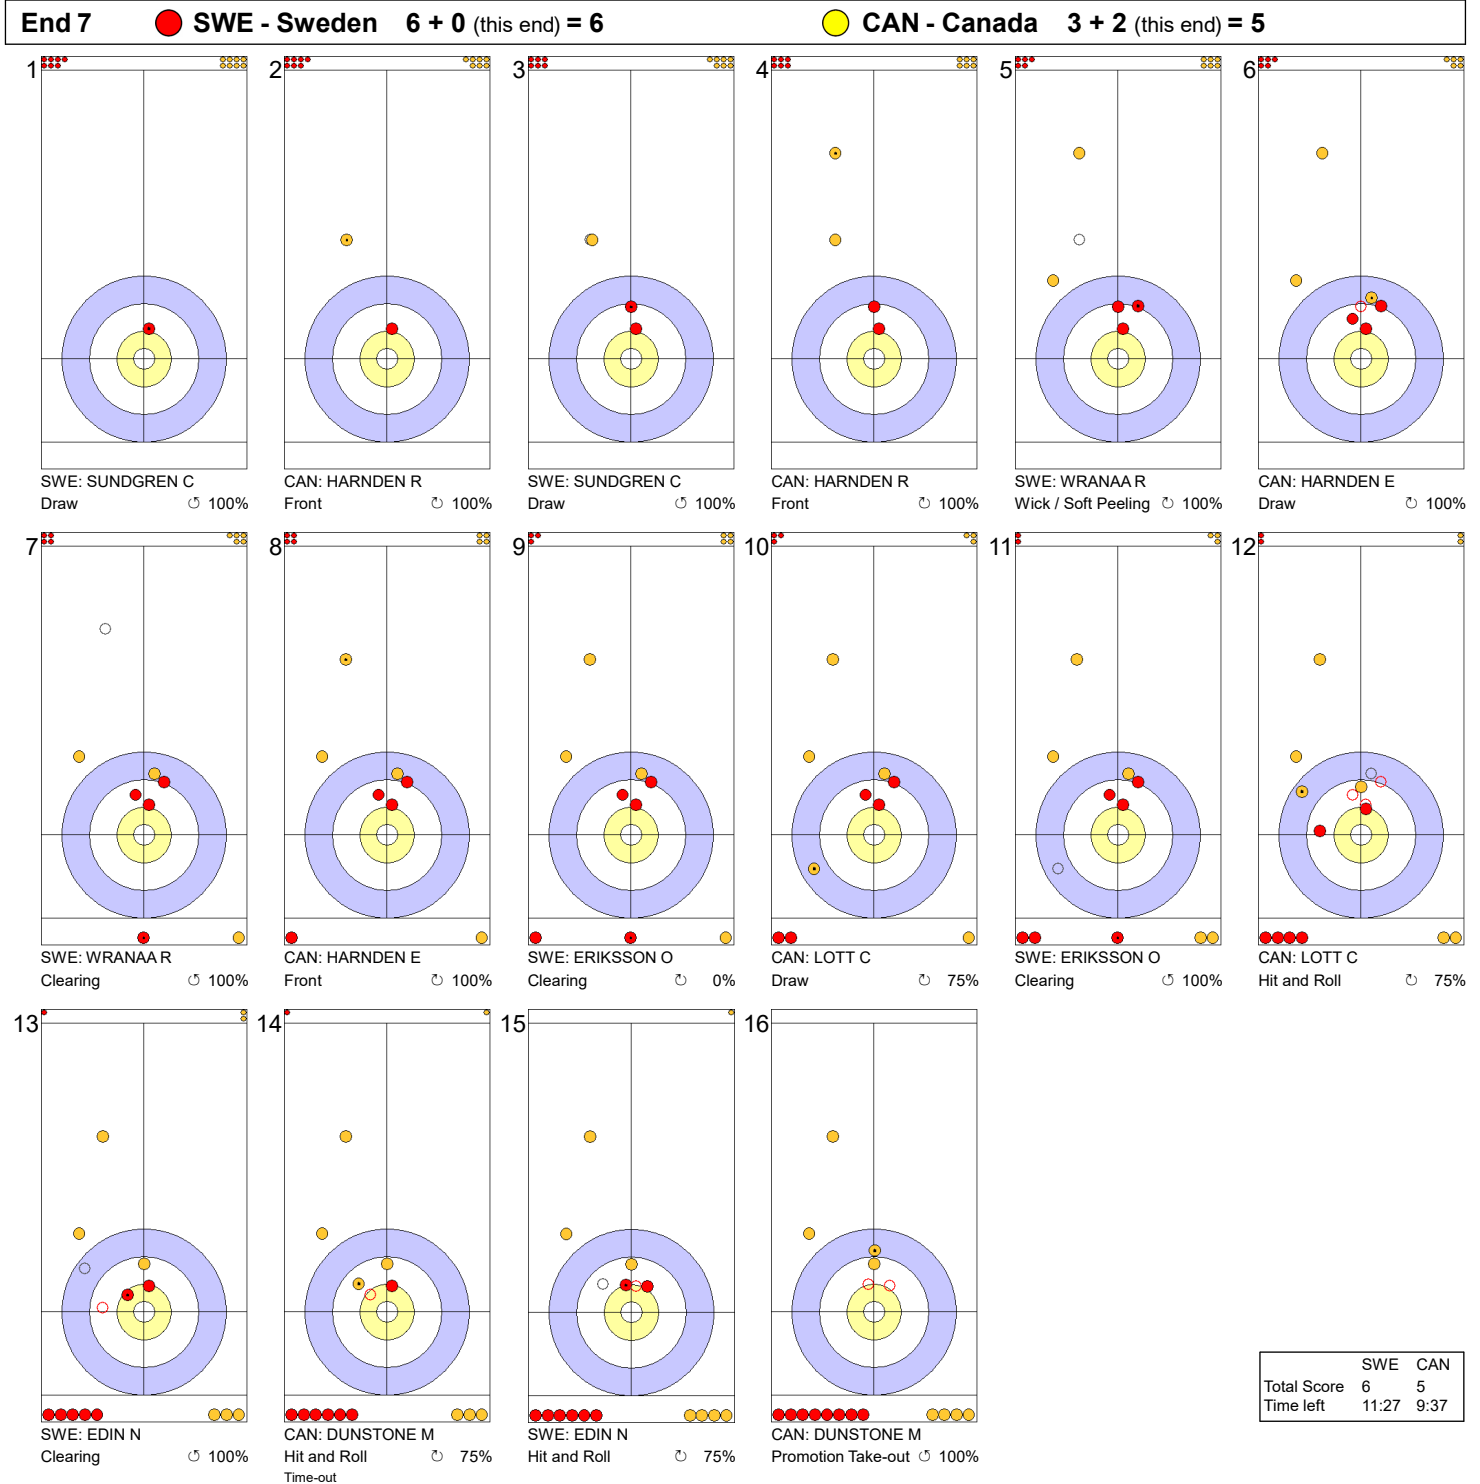

Game - Shot by Shot

**Legend:**  
 ↻ Clockwise      ↺ Counter-clockwise      - Not considered

### Game - Shot by Shot

**Legend:**  
 ↻ Clockwise      ↺ Counter-clockwise      - Not considered

Game - Shot by Shot

**Legend:**  
 ↻ Clockwise      ↺ Counter-clockwise      - Not considered

Game - Shot by Shot

**Legend:**  
 ↻ Clockwise      ↺ Counter-clockwise      - Not considered

**Game - Shot by Shot**

**Legend:**  
 ⌚ Clockwise      ⌚ Counter-clockwise      - Not considered

### Game - Shot by Shot

**End 8**   ● **SWE - Sweden** 6 + 2 (this end) = 8   ● **CAN - Canada** 5 + 0 (this end) = 5

**Legend:**  
 ↻ Clockwise      ↺ Counter-clockwise      - Not considered

Game - Shot by Shot