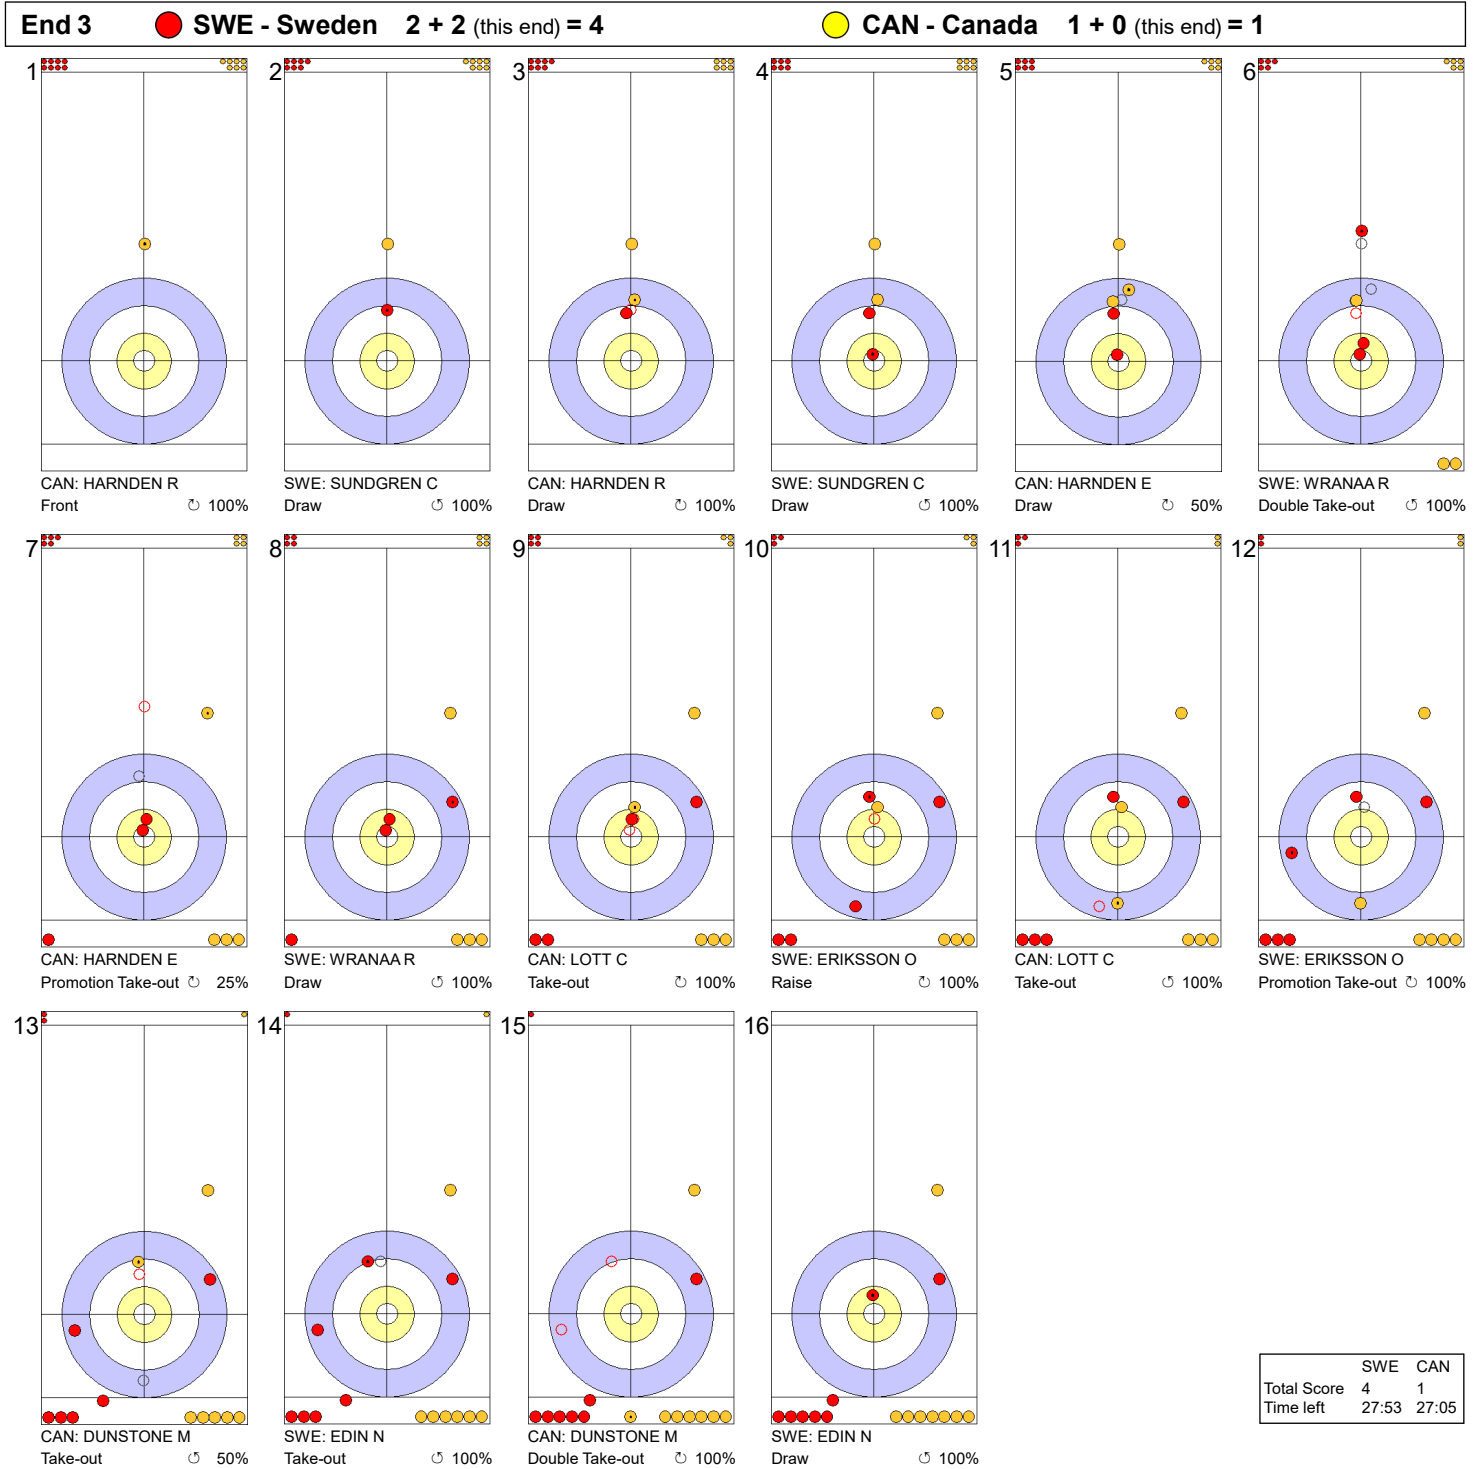

Game - Shot by Shot

**Legend:**  
 ↻ Clockwise      ↺ Counter-clockwise      - Not considered

### Game - Shot by Shot

**Legend:**  
 ↻ Clockwise      ↺ Counter-clockwise      - Not considered

Game - Shot by Shot

**Legend:**  
 ↻ Clockwise      ↺ Counter-clockwise      - Not considered

Game - Shot by Shot

**Legend:**  
 ↻ Clockwise      ↺ Counter-clockwise      - Not considered

**Game - Shot by Shot**

**Legend:**  
 ⌚ Clockwise      ⌚ Counter-clockwise      - Not considered

**Legend:**  
 ↻ Clockwise      ↺ Counter-clockwise      - Not considered