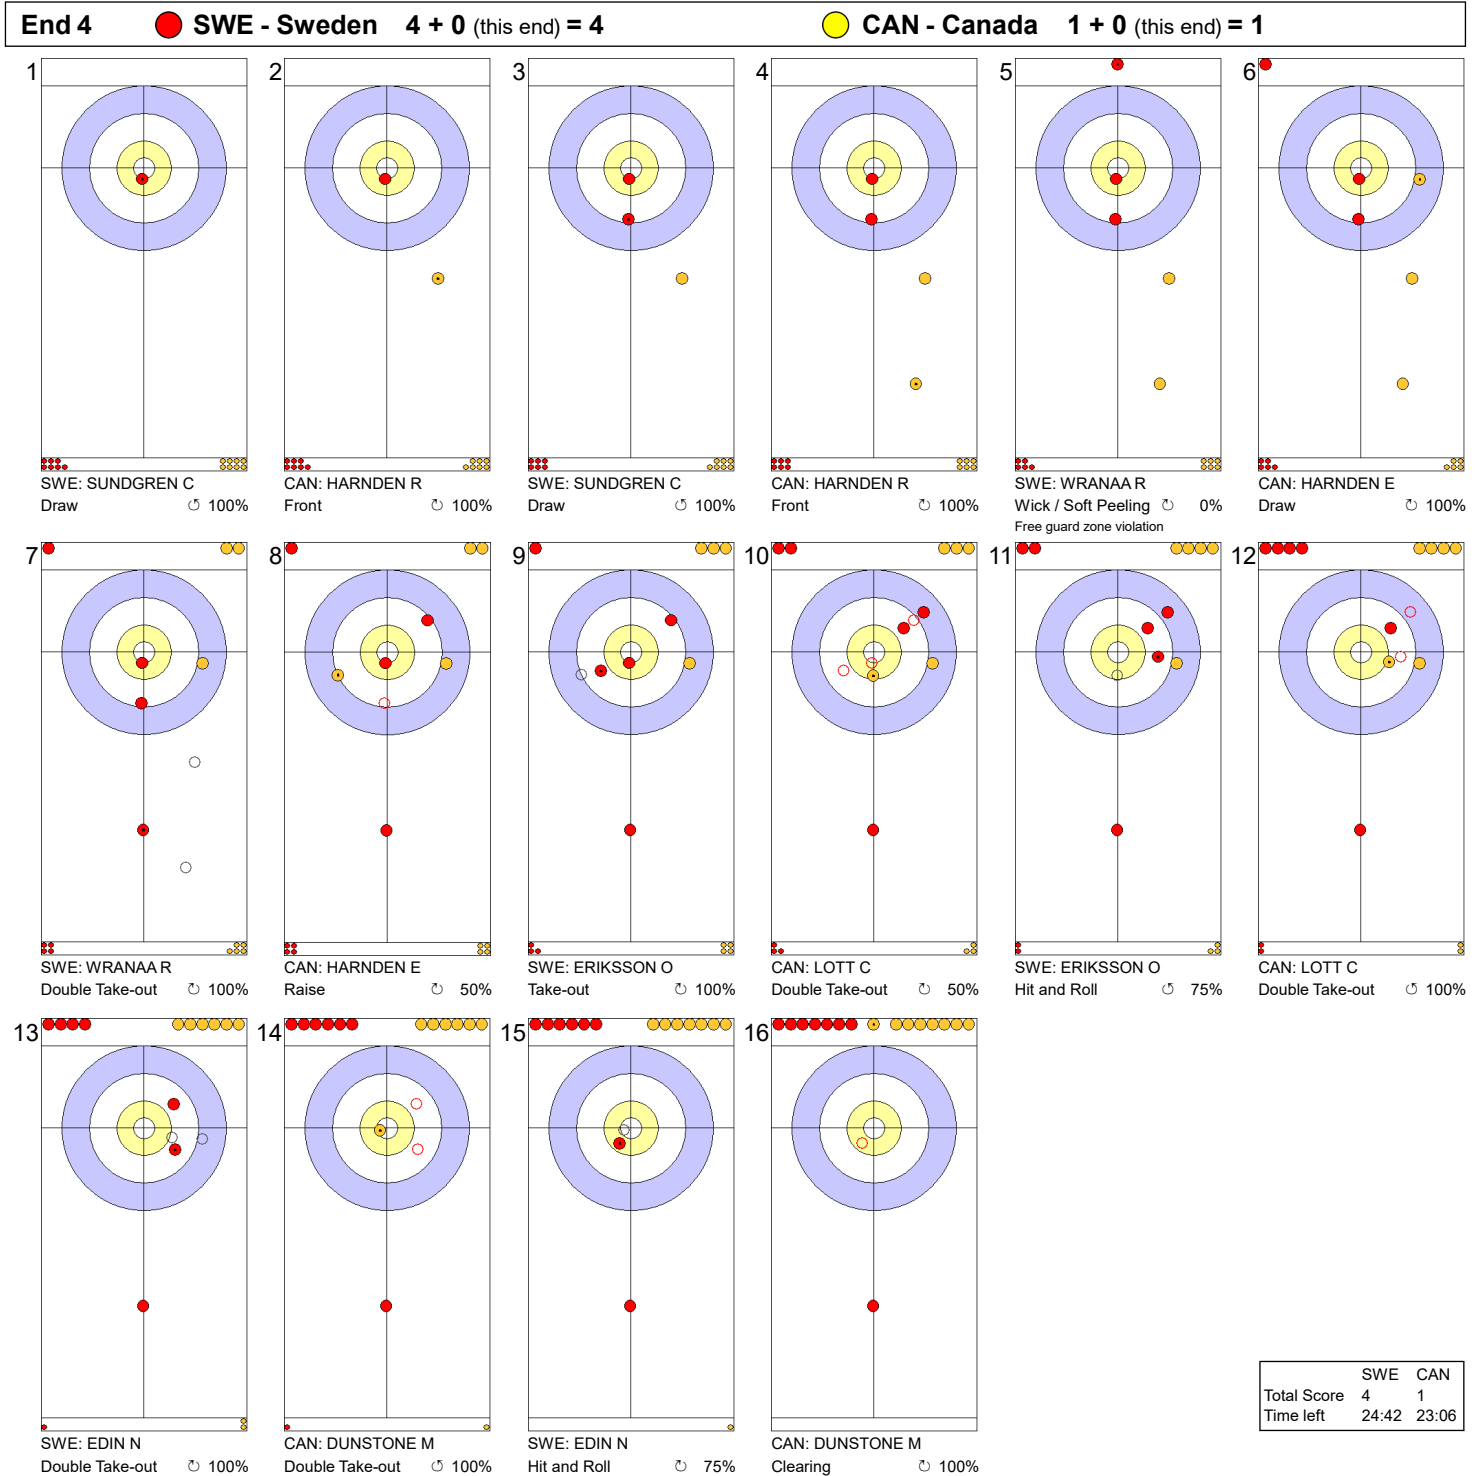

Game - Shot by Shot

**Legend:**  
 ↻ Clockwise      ↺ Counter-clockwise      - Not considered

### Game - Shot by Shot

**Legend:**  
 ↻ Clockwise      ↺ Counter-clockwise      - Not considered

Game - Shot by Shot

**Legend:**  
 ↻ Clockwise      ↺ Counter-clockwise      - Not considered

Game - Shot by Shot

**Legend:**  
 ↻ Clockwise      ↺ Counter-clockwise      - Not considered

**Game - Shot by Shot**

**Legend:**  
 ⌚ Clockwise      ⌚ Counter-clockwise      - Not considered

**Legend:**  
 ↻ Clockwise      ↺ Counter-clockwise      - Not considered