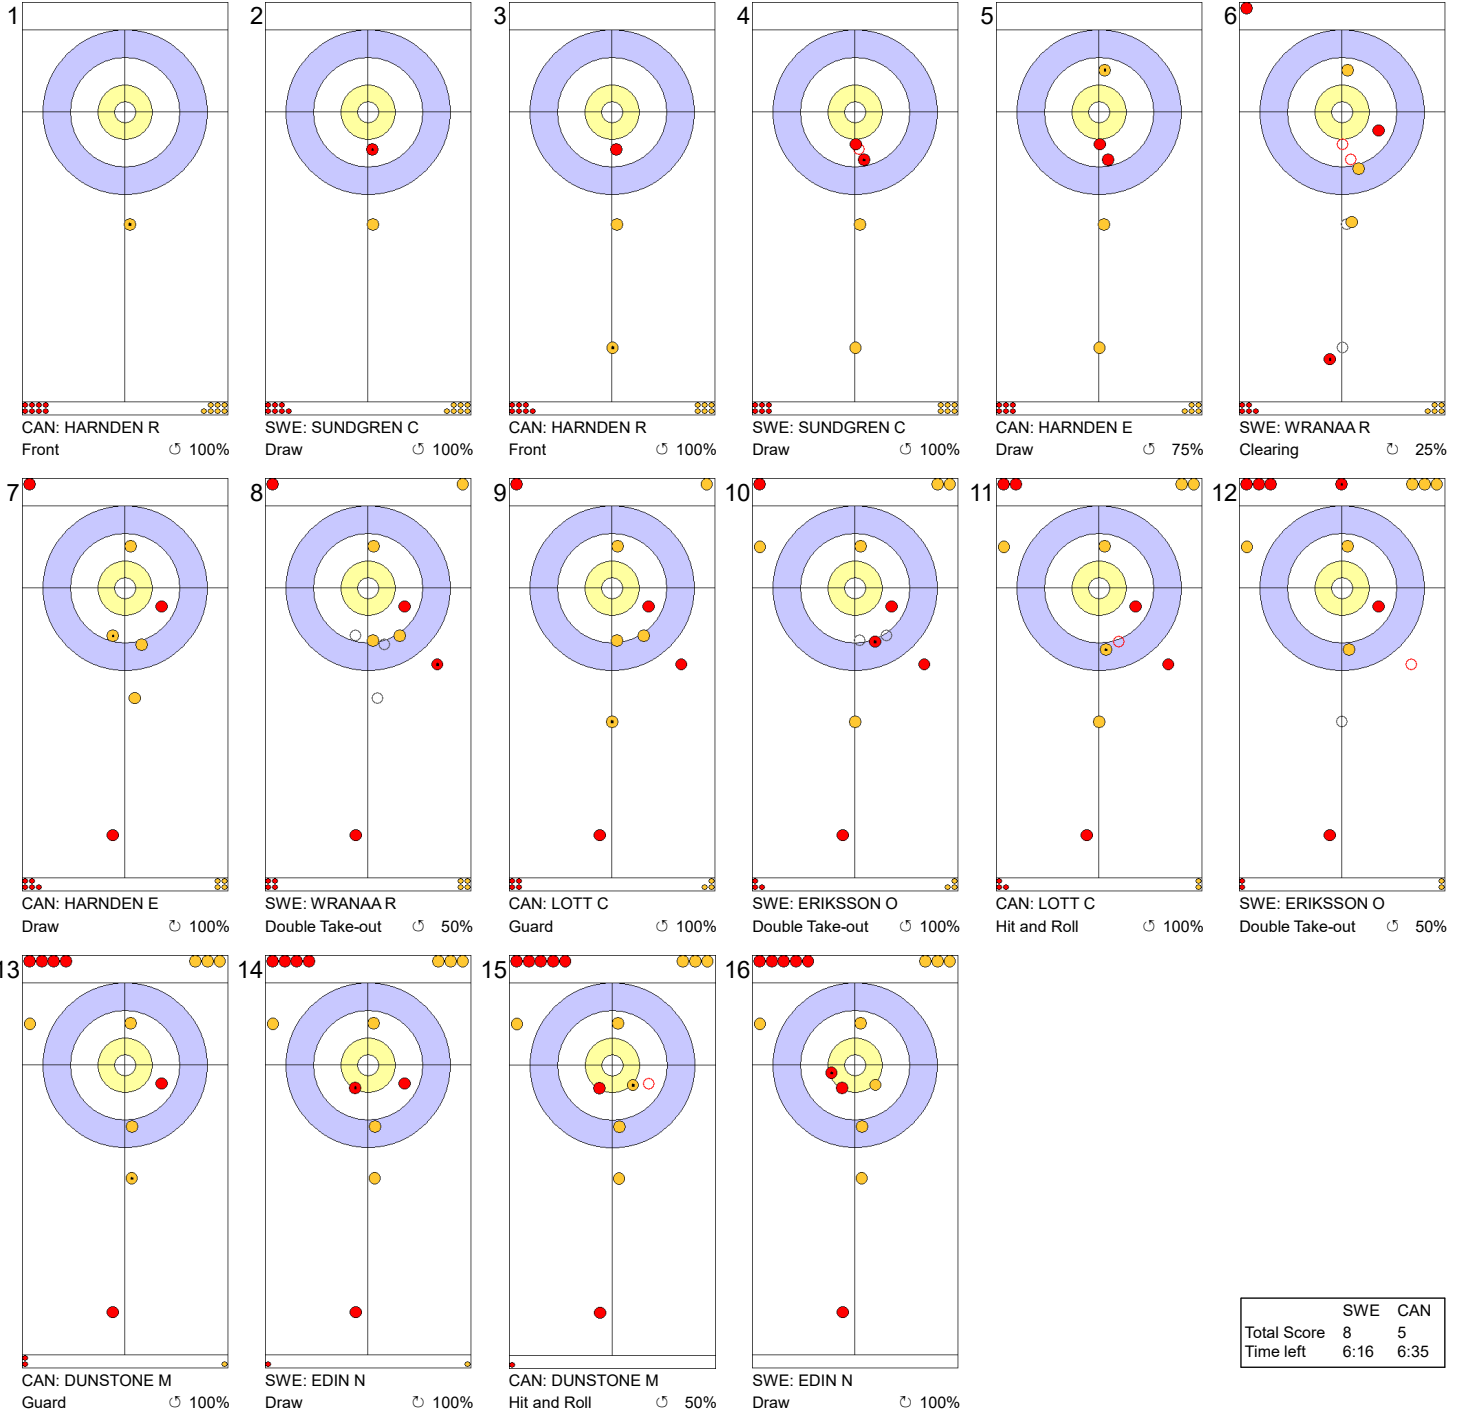

### Game - Shot by Shot

**Legend:**  
 ↻ Clockwise      ↺ Counter-clockwise      - Not considered

Game - Shot by Shot

**Legend:**  
 ↻ Clockwise      ↺ Counter-clockwise      - Not considered

Game - Shot by Shot

**Legend:**  
 ↻ Clockwise      ↺ Counter-clockwise      - Not considered

**Game - Shot by Shot**

**Legend:**  
 ⌚ Clockwise      ⌚ Counter-clockwise      - Not considered

### Game - Shot by Shot

**End 8**   ● **SWE - Sweden** 6 + 2 (this end) = 8   ● **CAN - Canada** 5 + 0 (this end) = 5

**Legend:**  
 ↻ Clockwise      ↺ Counter-clockwise      - Not considered

Game - Shot by Shot

**Legend:**  
 ↻ Clockwise      ↺ Counter-clockwise      - Not considered