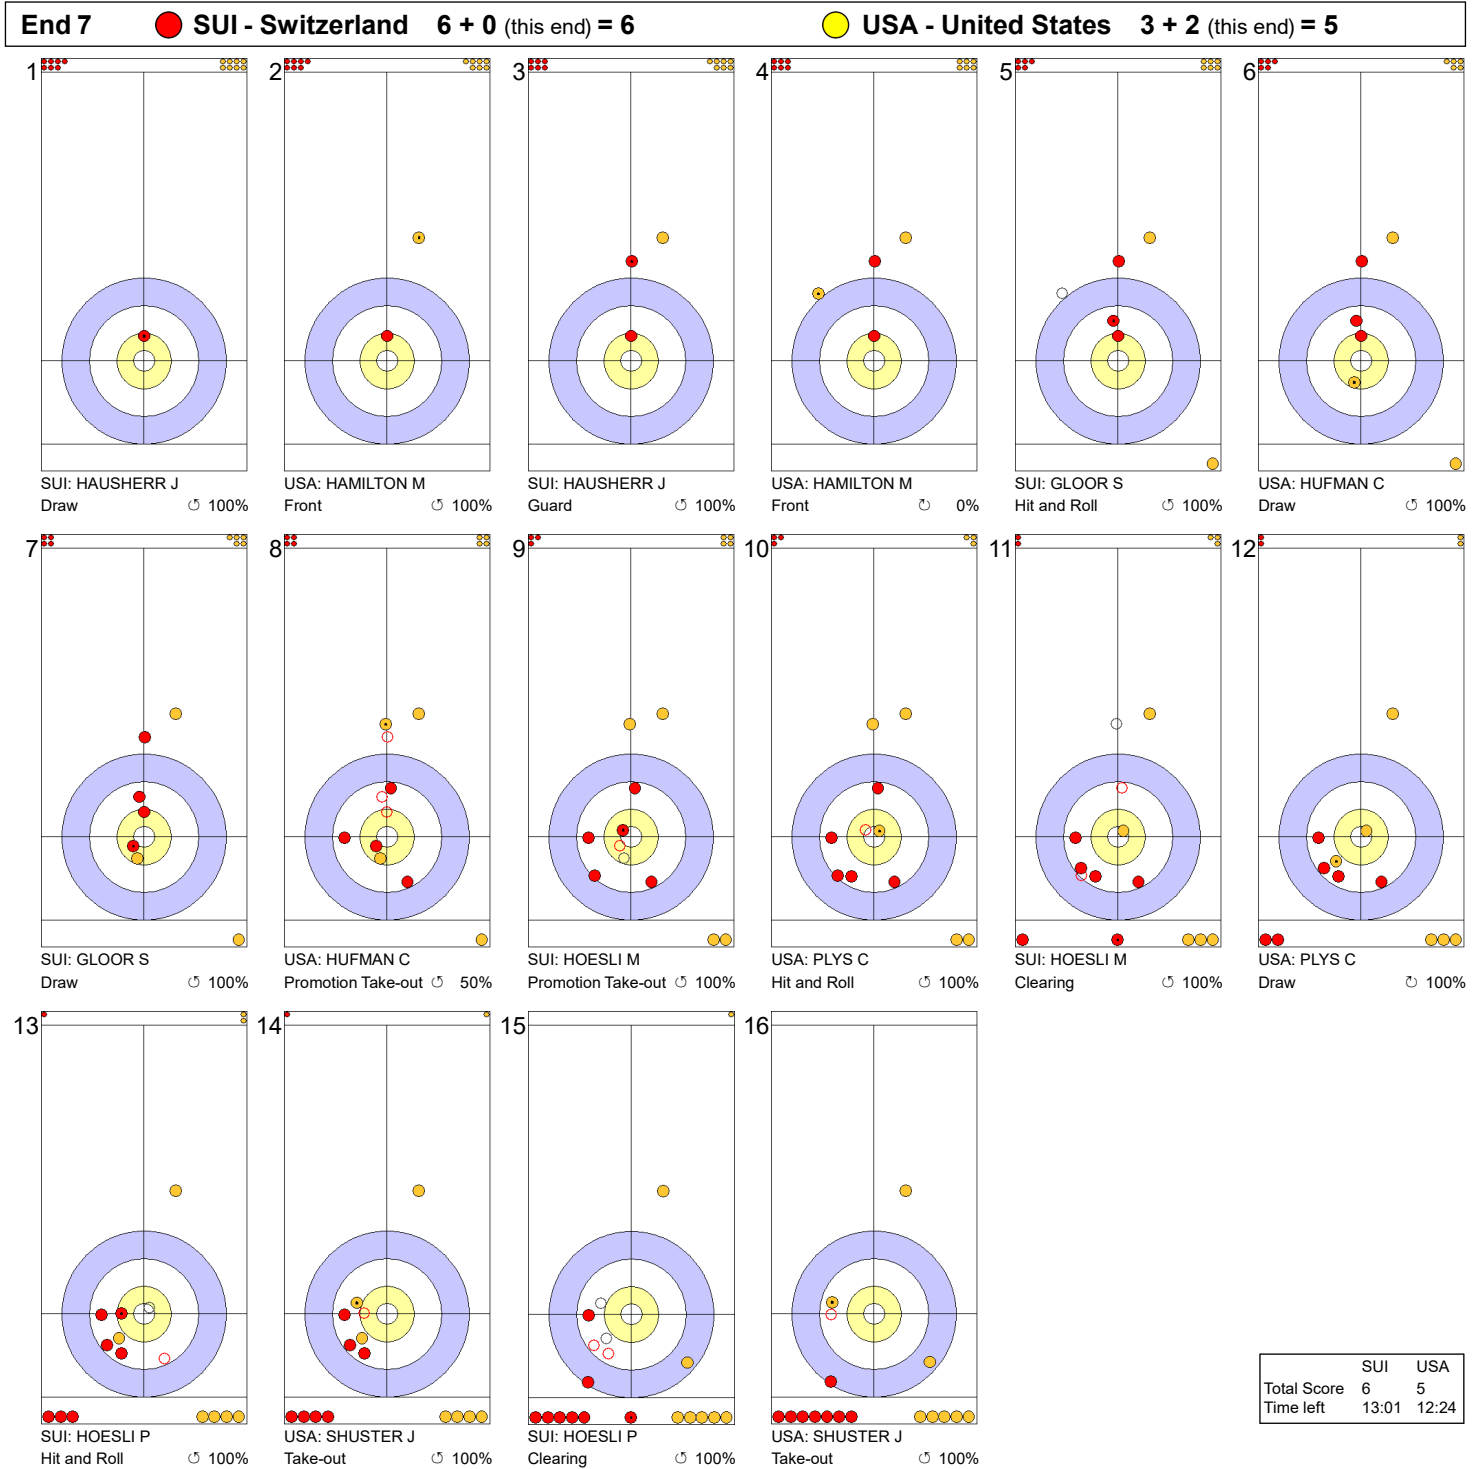

Game - Shot by Shot

Legend:
 Clockwise
  Counter-clockwise
 - Not considered

Game - Shot by Shot

Legend:
 ↻ Clockwise ↺ Counter-clockwise - Not considered

FRI 3 APR 2026
Start Time 9:00

Qualification Game - Sheet B

Game - Shot by Shot

Legend:
 Clockwise
  Counter-clockwise
 - Not considered

FRI 3 APR 2026
Start Time 9:00

Qualification Game - Sheet B

Game - Shot by Shot

Legend:
 ↻ Clockwise ↺ Counter-clockwise - Not considered

FRI 3 APR 2026
Start Time 9:00

Qualification Game - Sheet B

Game - Shot by Shot

	SUI	USA
Total Score	6	5
Time left	13:01	12:24

Legend:
 Clockwise
  Counter-clockwise
 - Not considered

FRI 3 APR 2026
Start Time 9:00

Qualification Game - Sheet B

Game - Shot by Shot

Legend:
 Clockwise
  Counter-clockwise
 - Not considered

Game - Shot by Shot

End 10 ● SUI - Switzerland 8 + 0 (this end) = 8 ● USA - United States 7 + 1 (this end) = 8