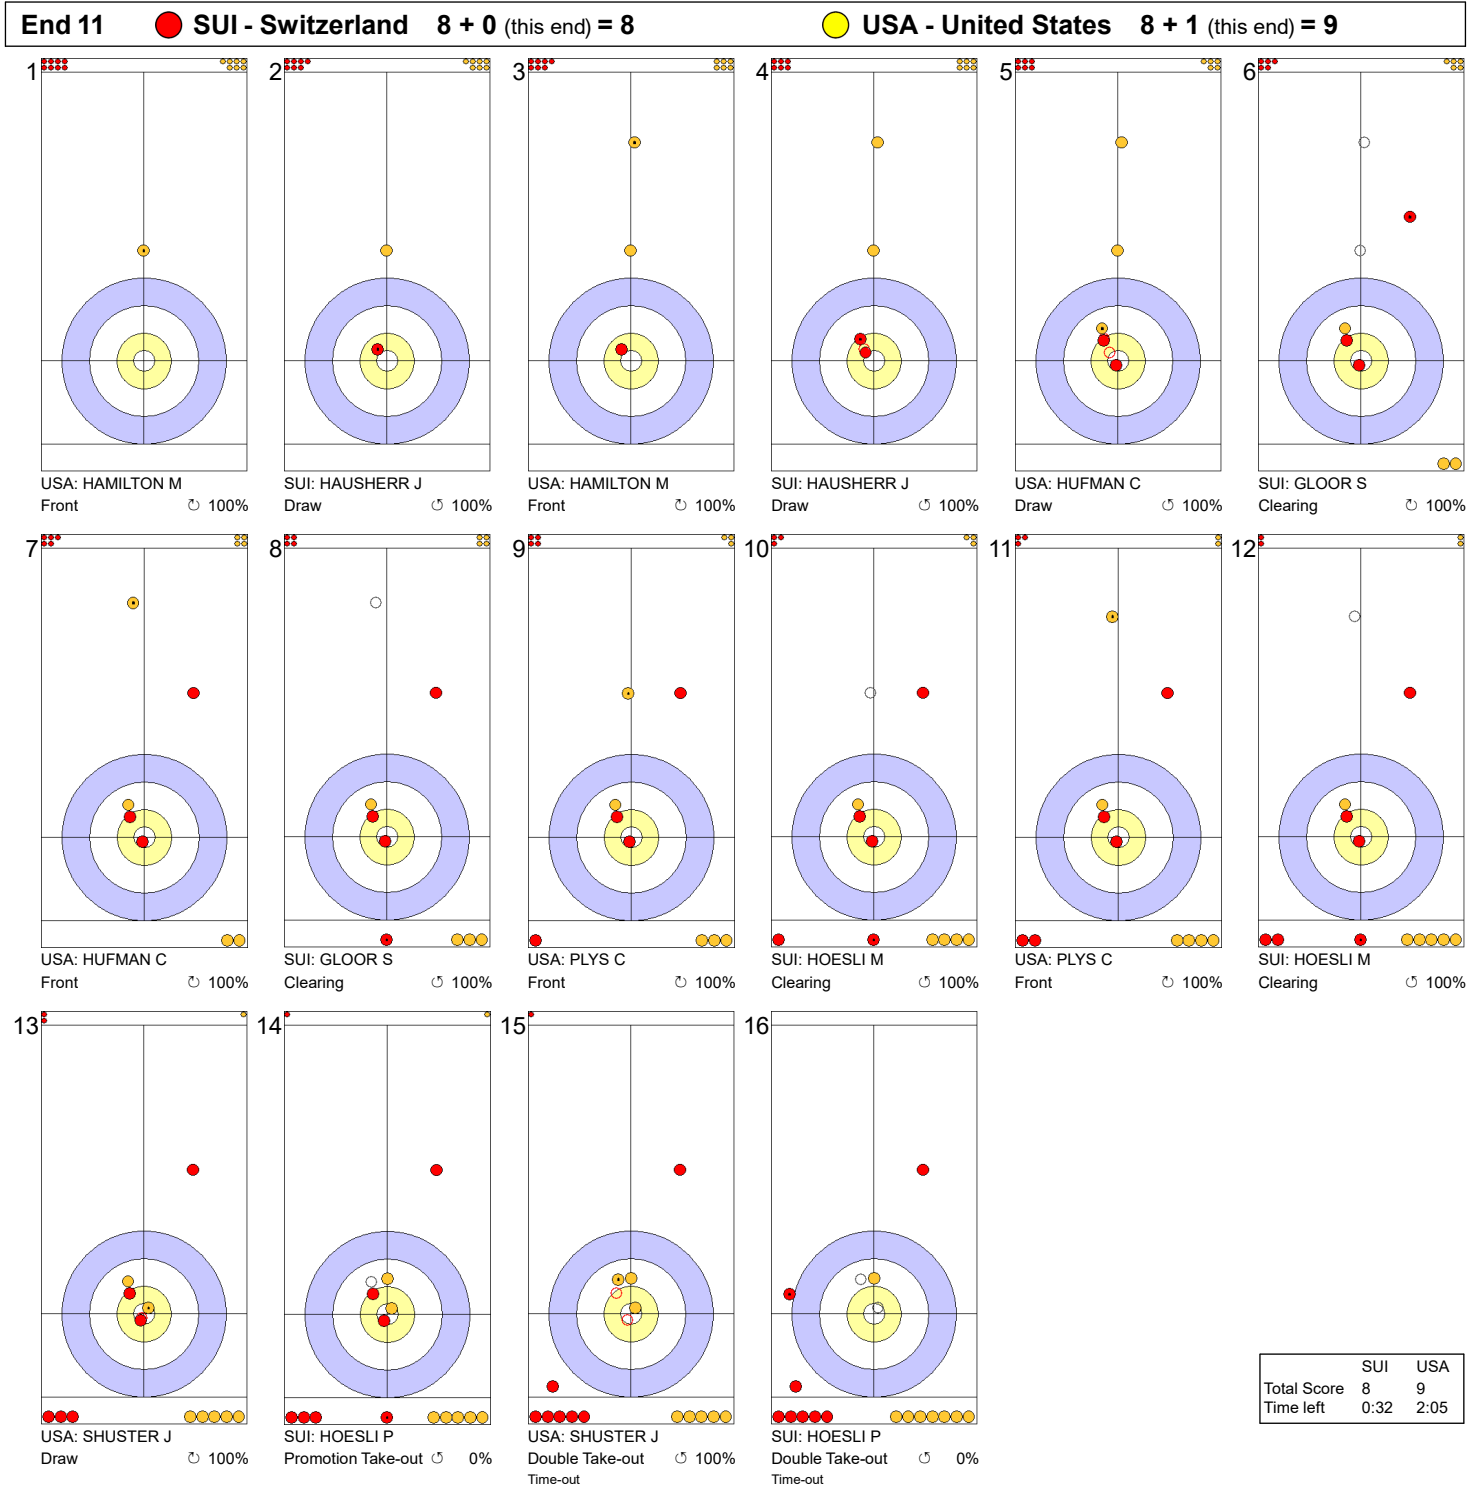

Game - Shot by Shot

Legend:
 Clockwise
  Counter-clockwise
 - Not considered

FRI 3 APR 2026
Start Time 9:00

Qualification Game - Sheet B

Game - Shot by Shot

Legend:
 ↻ Clockwise ↺ Counter-clockwise - Not considered

FRI 3 APR 2026
Start Time 9:00

Qualification Game - Sheet B

Game - Shot by Shot

	SUI	USA
Total Score	6	5
Time left	13:01	12:24

Legend:
 Clockwise
  Counter-clockwise
 - Not considered

FRI 3 APR 2026
Start Time 9:00

Qualification Game - Sheet B

Game - Shot by Shot

Legend:
 Clockwise
  Counter-clockwise
 - Not considered

Game - Shot by Shot

End 10 ● SUI - Switzerland 8 + 0 (this end) = 8 ● USA - United States 7 + 1 (this end) = 8

	SUI	USA
Total Score	8	8
Time left	0:28	0:57

Legend:
 ↻ Clockwise ↺ Counter-clockwise - Not considered

Game - Shot by Shot

Legend:
 ↻ Clockwise ↺ Counter-clockwise - Not considered