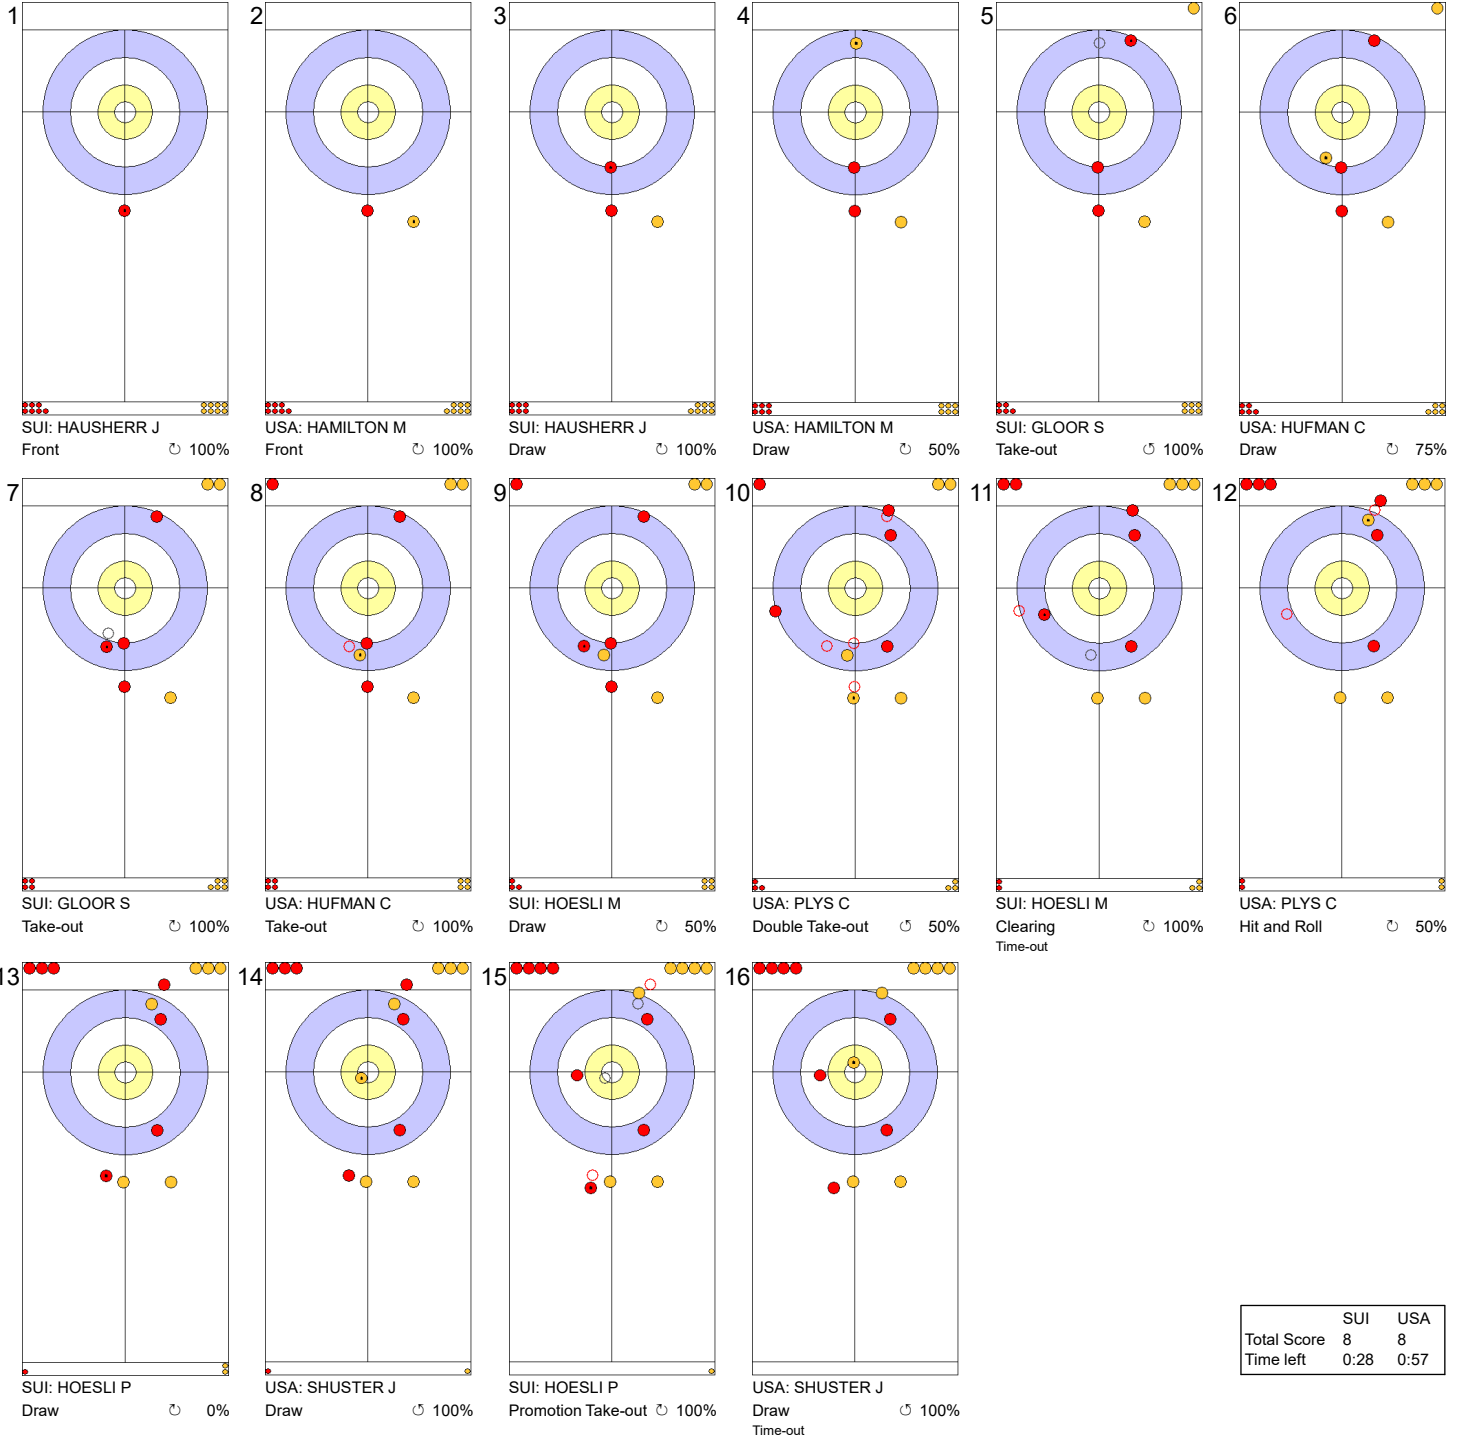

FRI 3 APR 2026
Start Time 9:00

Qualification Game - Sheet B

Game - Shot by Shot

	SUI	USA
Total Score	6	5
Time left	13:01	12:24

Legend:
 Clockwise
  Counter-clockwise
 - Not considered

FRI 3 APR 2026
Start Time 9:00

Qualification Game - Sheet B

Game - Shot by Shot

Legend:
 Clockwise
  Counter-clockwise
 - Not considered

Game - Shot by Shot

End 10 ● SUI - Switzerland 8 + 0 (this end) = 8 ● USA - United States 7 + 1 (this end) = 8

	SUI	USA
Total Score	8	8
Time left	0:28	0:57

Legend:
 ↻ Clockwise ↺ Counter-clockwise - Not considered

Game - Shot by Shot

Legend:
 ↻ Clockwise ↺ Counter-clockwise - Not considered