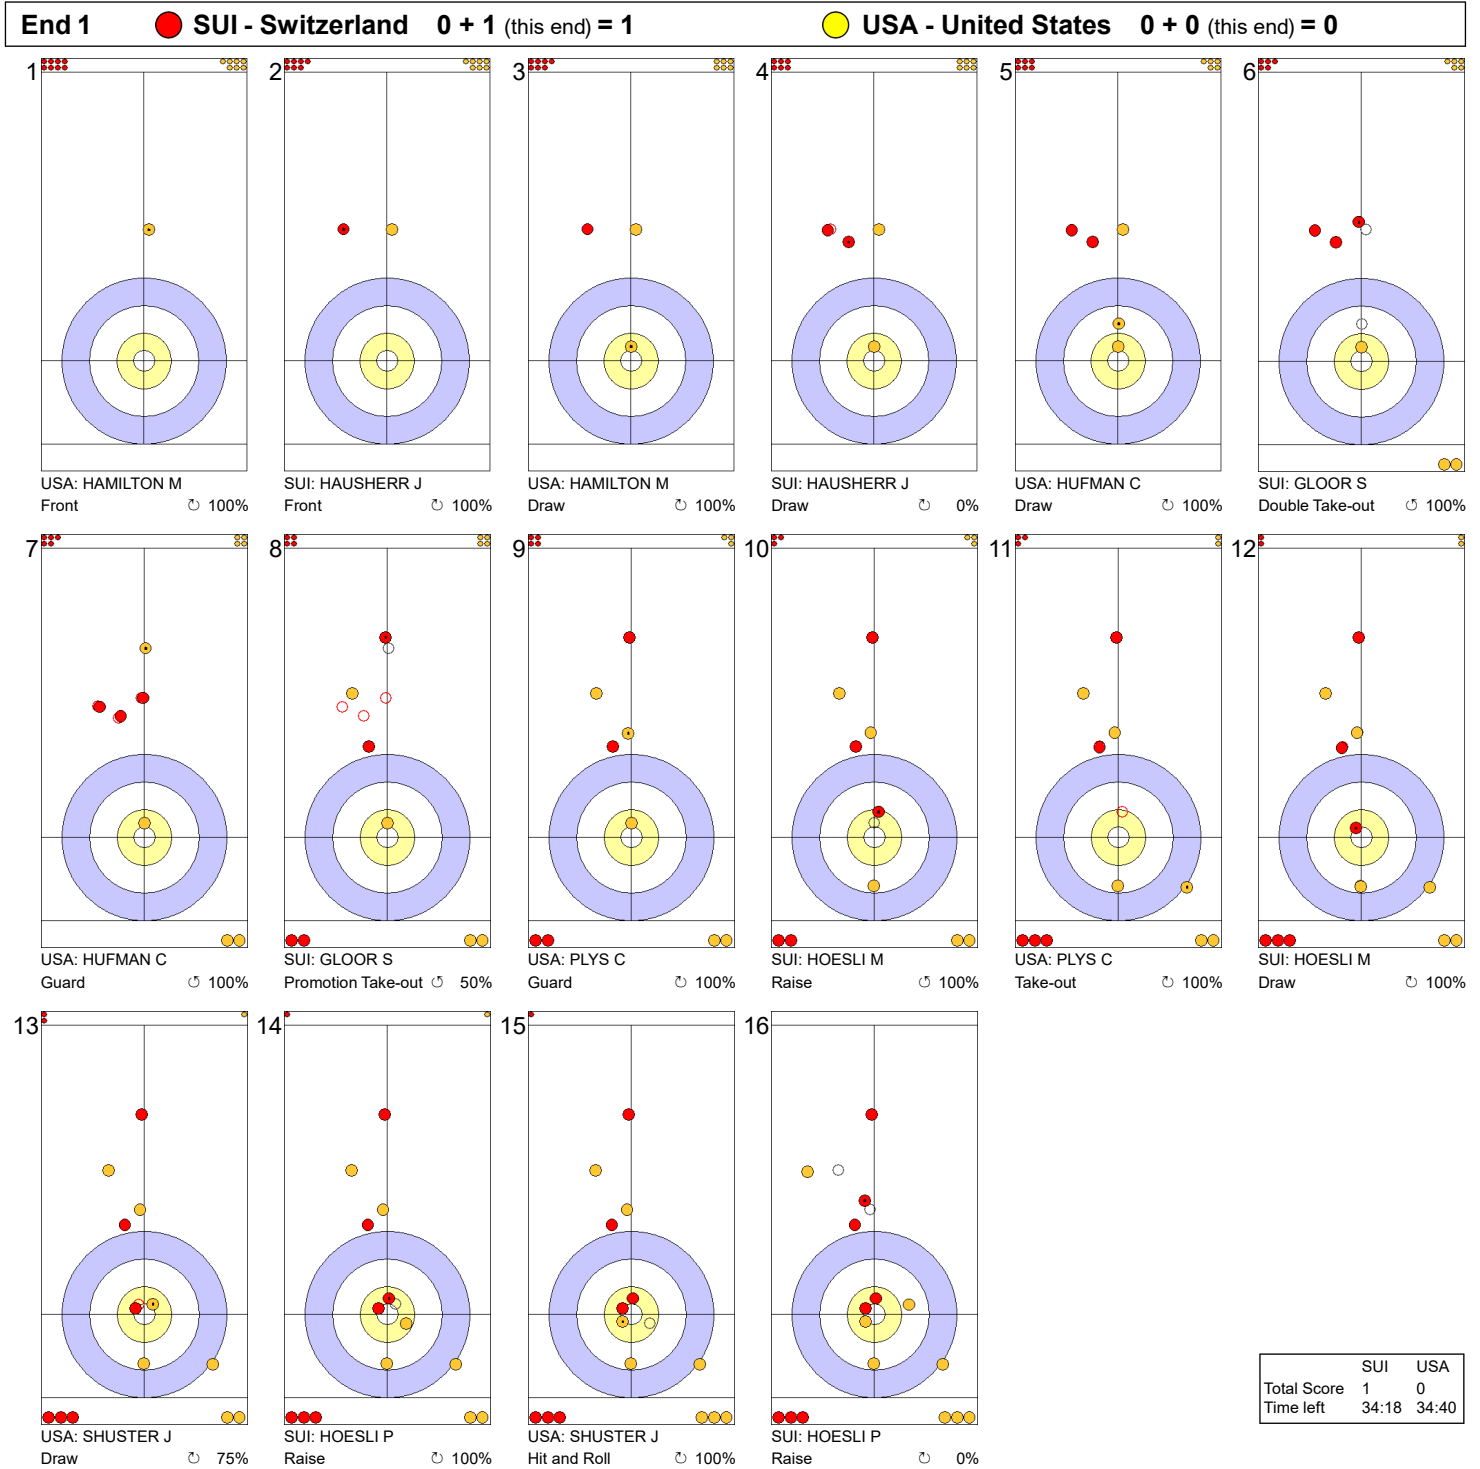

FRI 3 APR 2026
Start Time 9:00

Qualification Game - Sheet B

Game - Shot by Shot

Legend:
Clockwise
Counter-clockwise
- Not considered