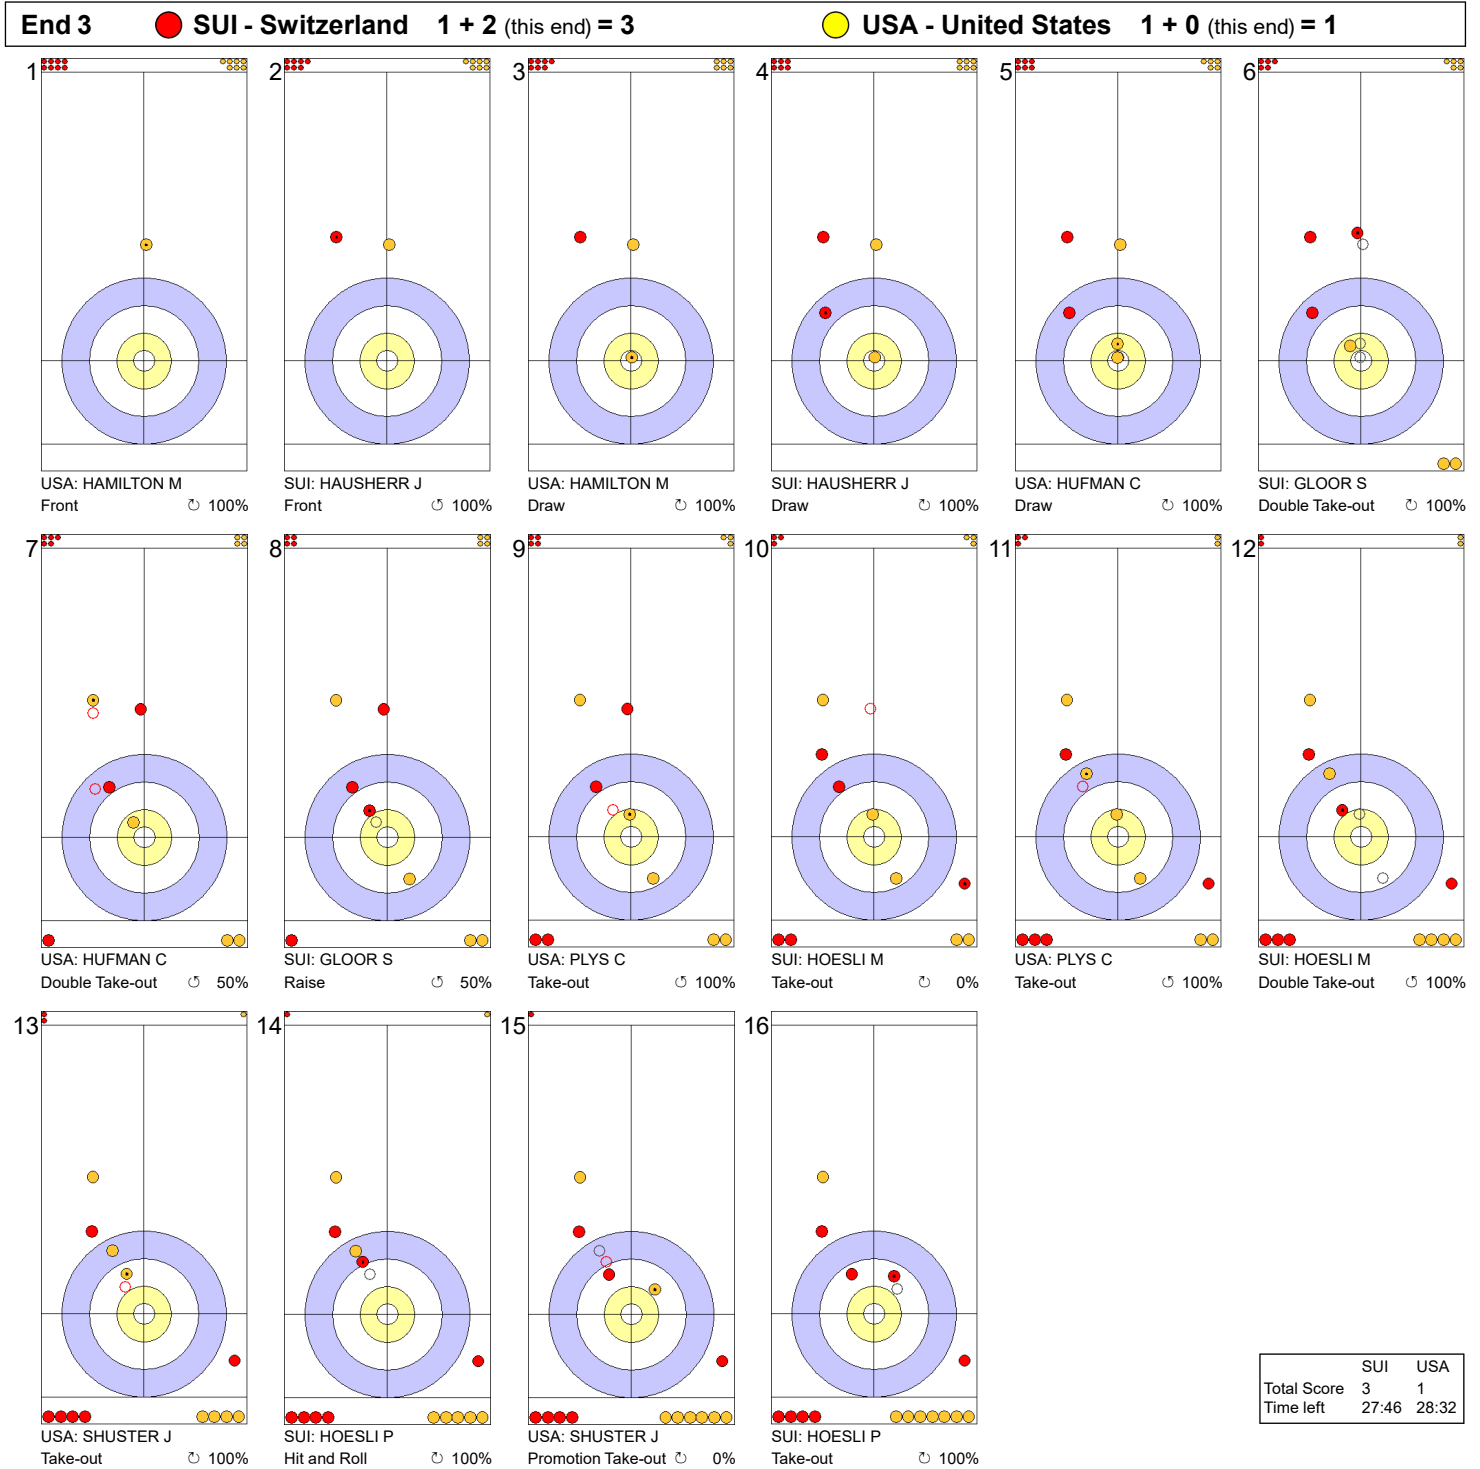

Game - Shot by Shot

Legend:
Clockwise
Counter-clockwise
- Not considered