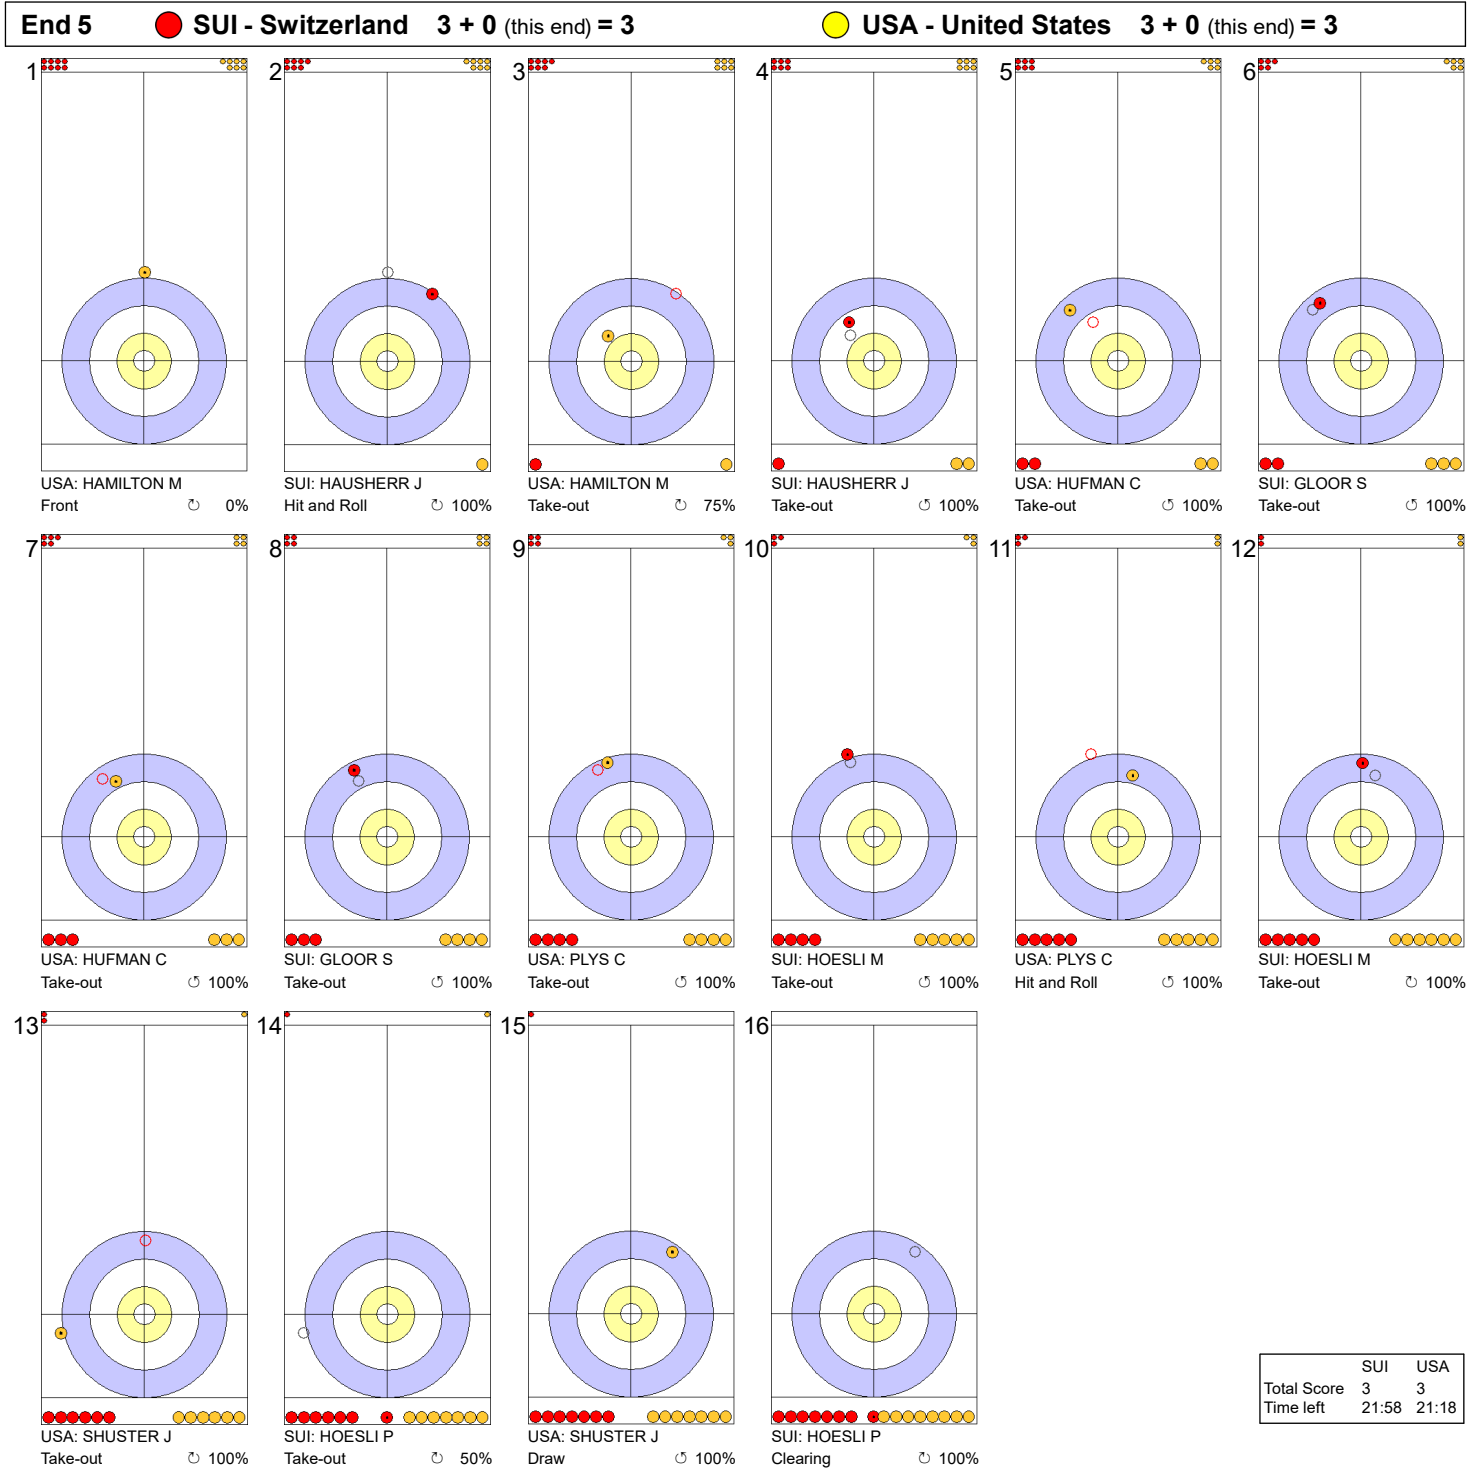

FRI 3 APR 2026
Start Time 9:00

Qualification Game - Sheet B

Game - Shot by Shot

Legend:
Clockwise
Counter-clockwise
- Not considered