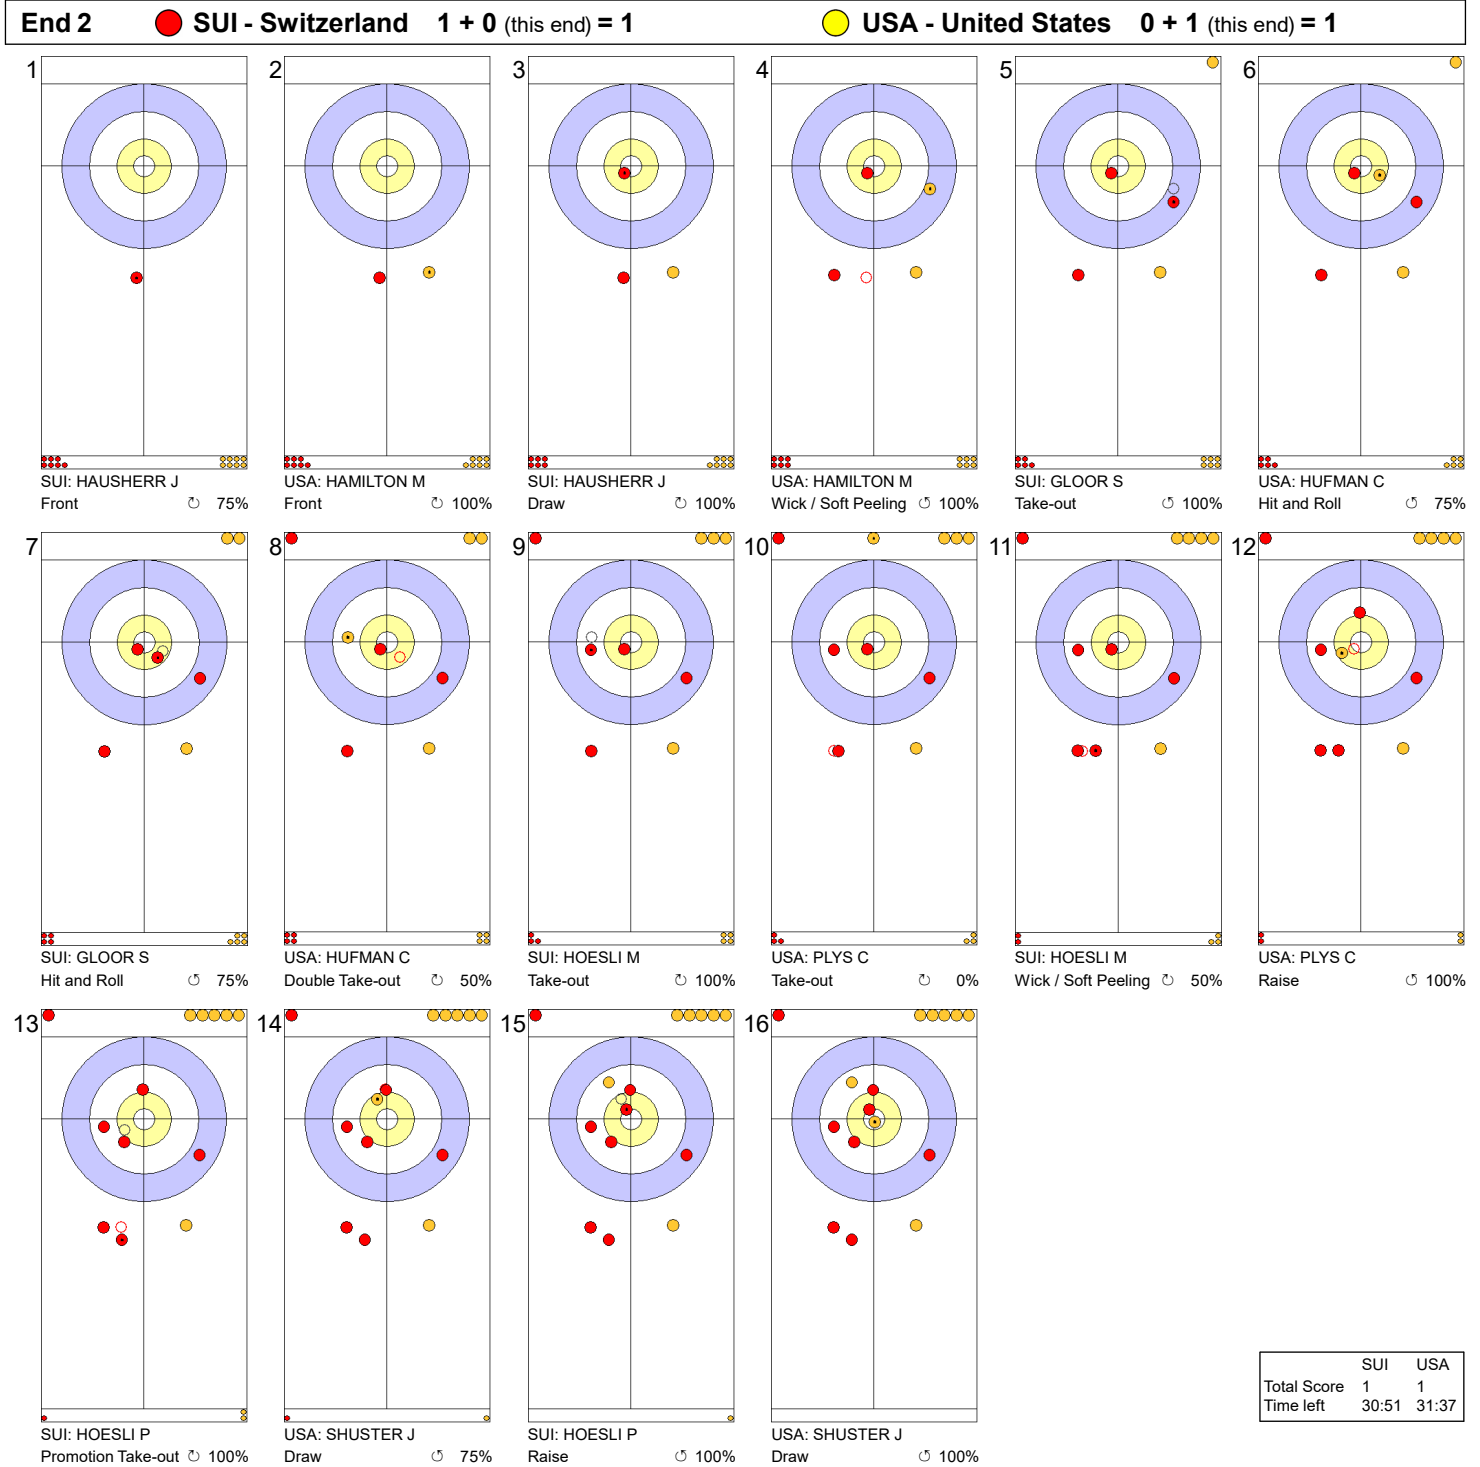

Game - Shot by Shot

Legend:
↻ Clockwise   ↺ Counter-clockwise   - Not considered