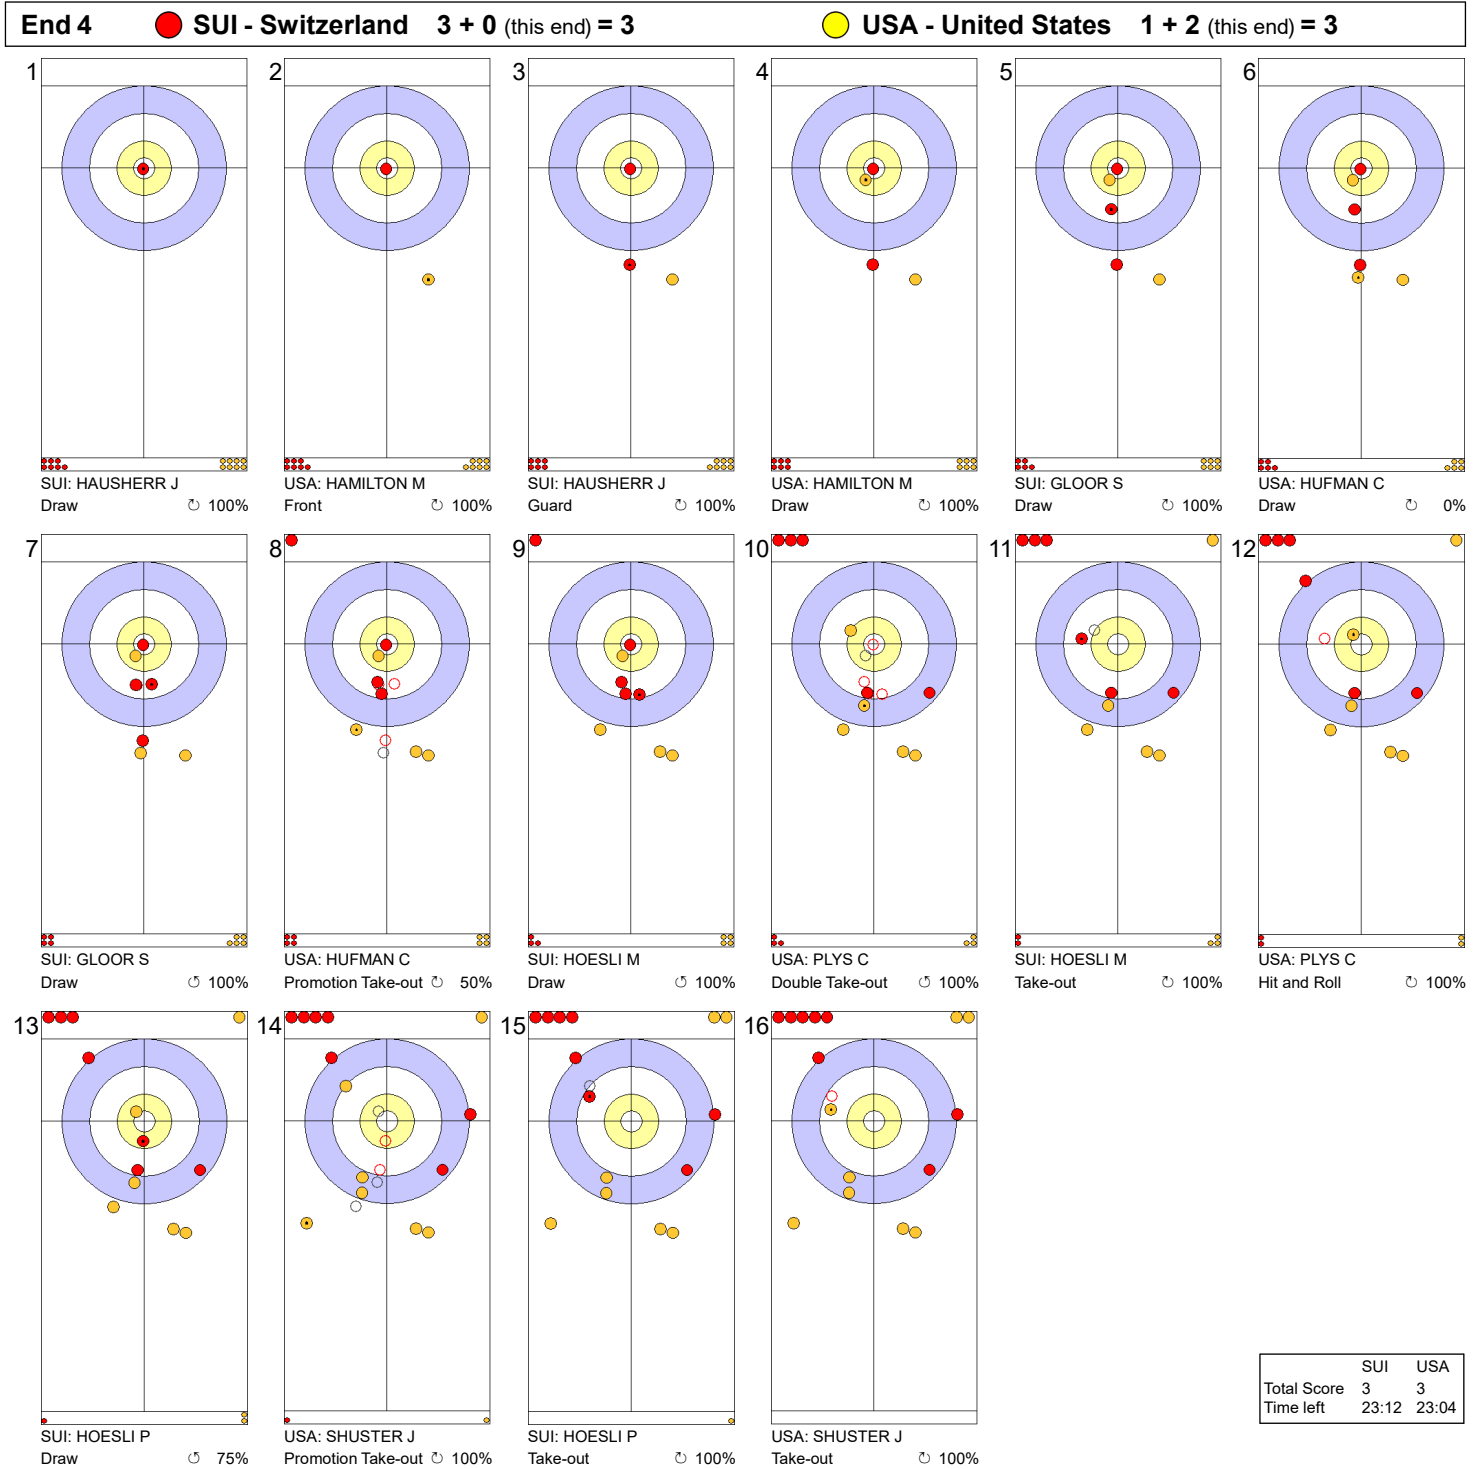

Game - Shot by Shot

Legend:
↻ Clockwise   ↺ Counter-clockwise   - Not considered