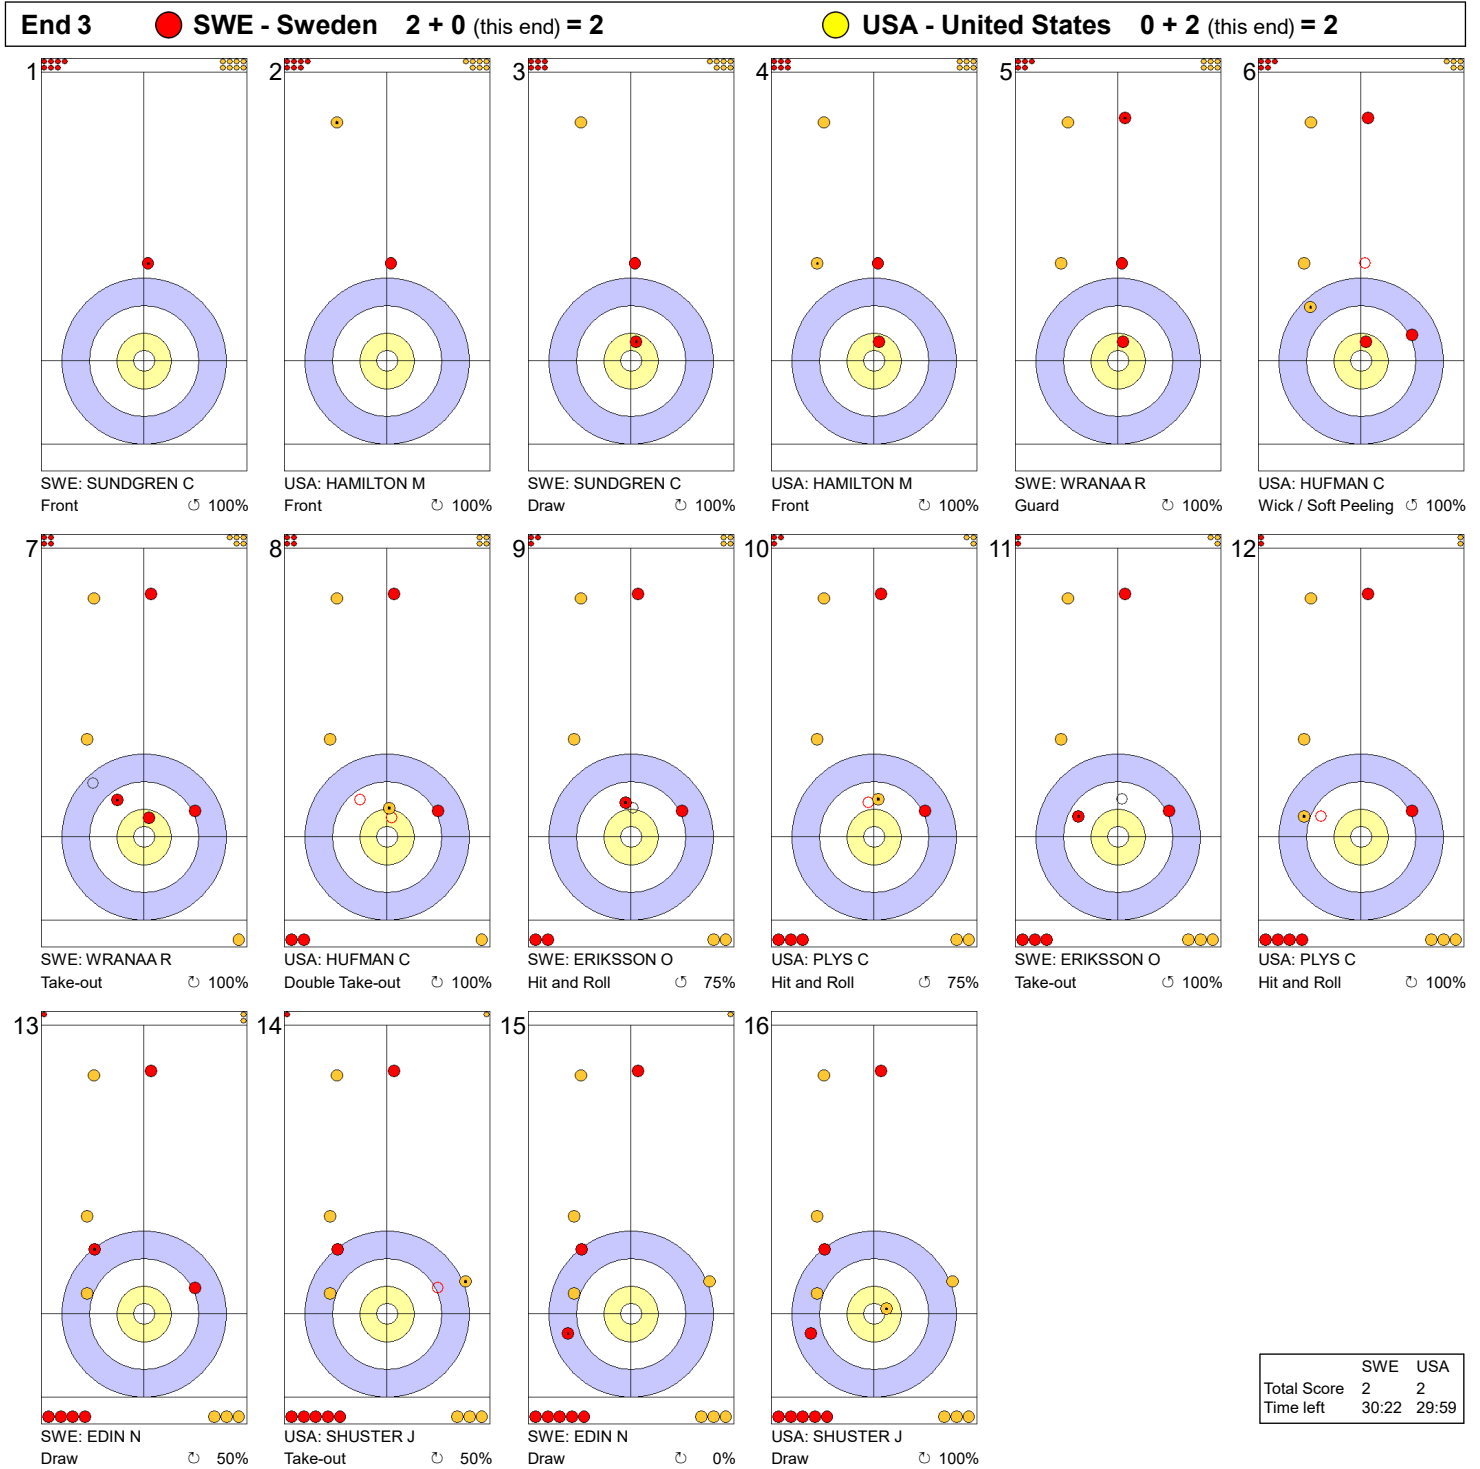

Game - Shot by Shot

**Legend:**  
 ↻ Clockwise      ↺ Counter-clockwise      - Not considered

**Game - Shot by Shot**

**Legend:**  
 ↻ Clockwise      ↺ Counter-clockwise      - Not considered

**Game - Shot by Shot**

**Legend:**  
 Clockwise     
  Counter-clockwise     
 - Not considered

**Game - Shot by Shot**

**Legend:**  
 ↻ Clockwise      ↺ Counter-clockwise      - Not considered

Game - Shot by Shot

**Legend:**  
 ↻ Clockwise      ↺ Counter-clockwise      - Not considered

**Game - Shot by Shot**

**Legend:**  
 ↻ Clockwise      ↺ Counter-clockwise      - Not considered

**Game - Shot by Shot**

**Legend:**  
 ↻ Clockwise      ↺ Counter-clockwise      - Not considered

Game - Shot by Shot

Game - Shot by Shot

**Legend:**  
 ⌚ Clockwise      ⌚ Counter-clockwise      - Not considered