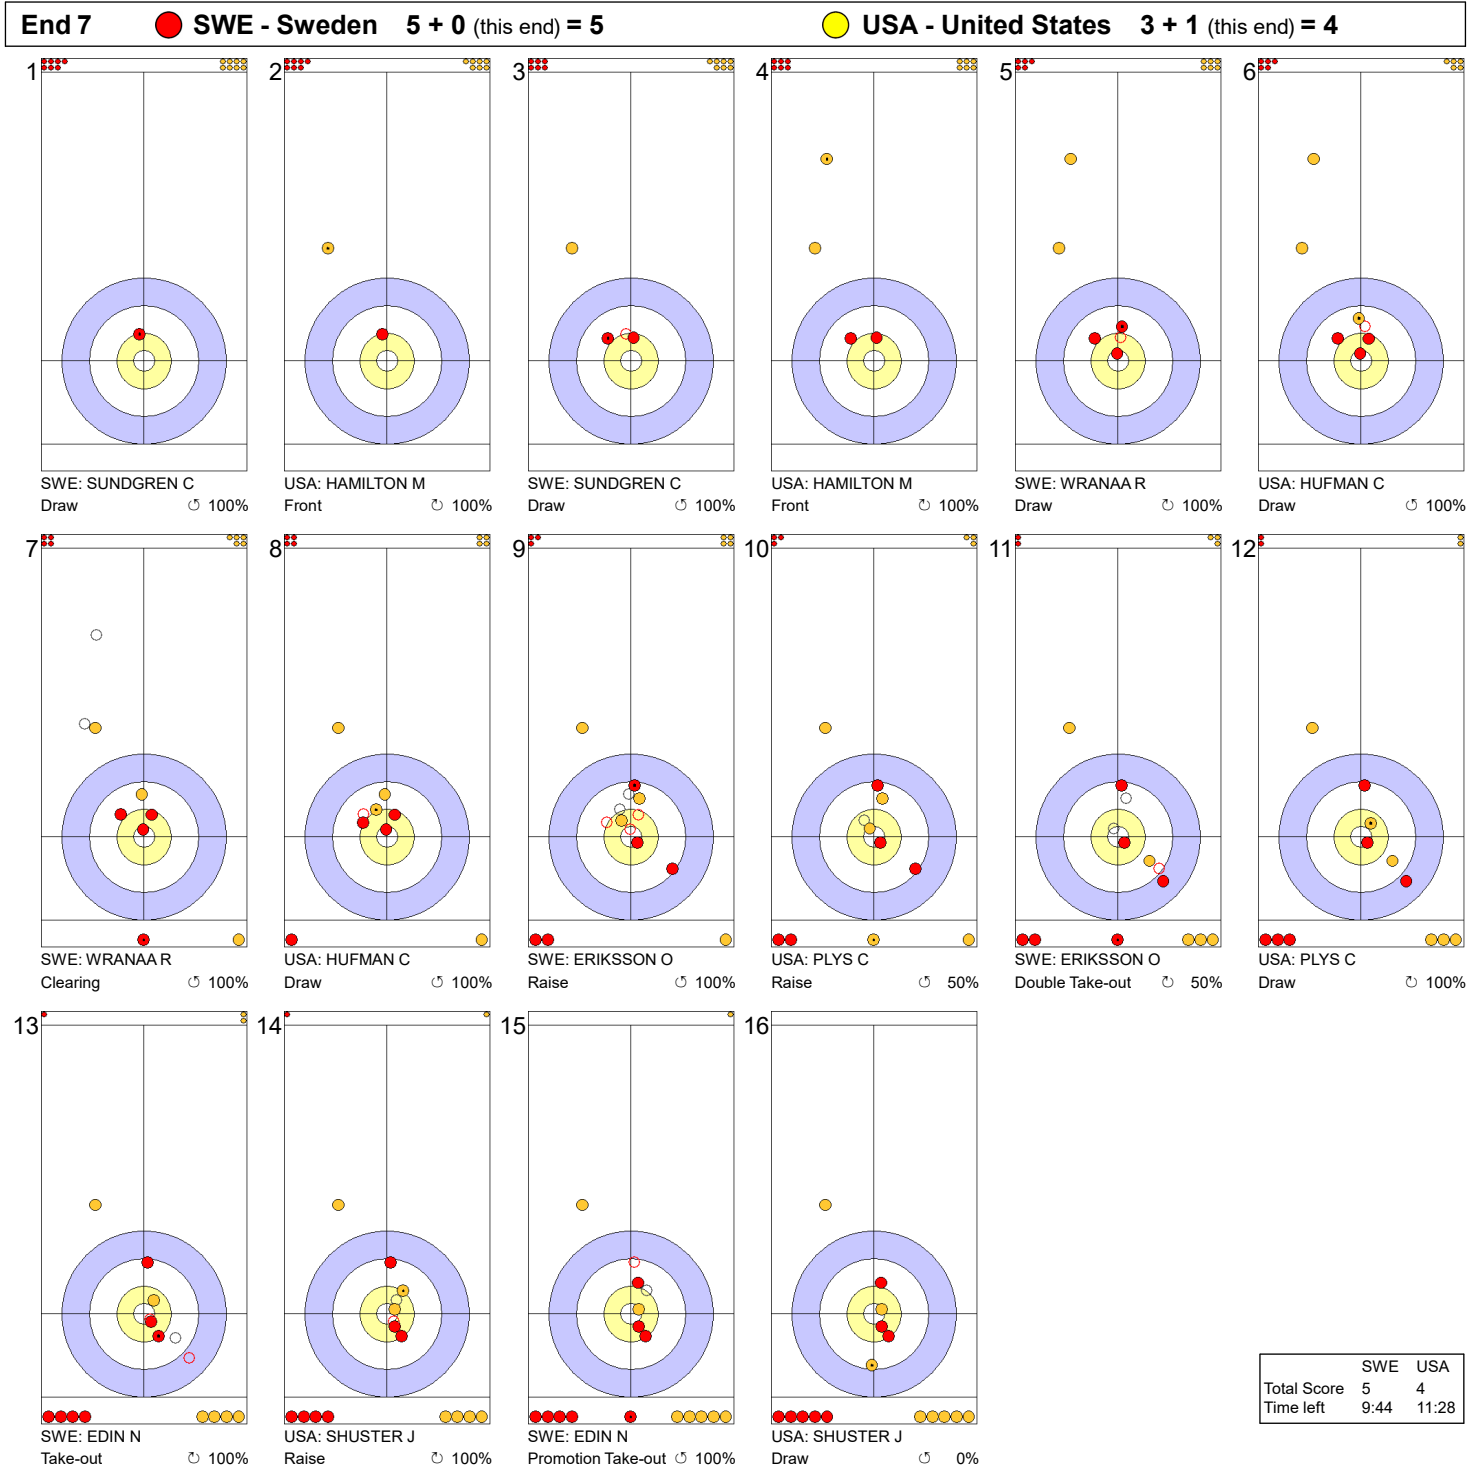

Game - Shot by Shot

**Legend:**  
 ↻ Clockwise      ↺ Counter-clockwise      - Not considered

**Game - Shot by Shot**

**Legend:**  
 ↻ Clockwise      ↺ Counter-clockwise      - Not considered

**Game - Shot by Shot**

**Legend:**  
 Clockwise     
  Counter-clockwise     
 - Not considered

**Game - Shot by Shot**

**Legend:**  
 ↻ Clockwise      ↺ Counter-clockwise      - Not considered

Game - Shot by Shot

**Legend:**  
 ↻ Clockwise      ↺ Counter-clockwise      - Not considered

**Game - Shot by Shot**

**Legend:**  
 ↻ Clockwise      ↺ Counter-clockwise      - Not considered

**Game - Shot by Shot**

**Legend:**  
 ↻ Clockwise      ↺ Counter-clockwise      - Not considered

Game - Shot by Shot

Game - Shot by Shot

**Legend:**  
 ⌚ Clockwise      ⌚ Counter-clockwise      - Not considered