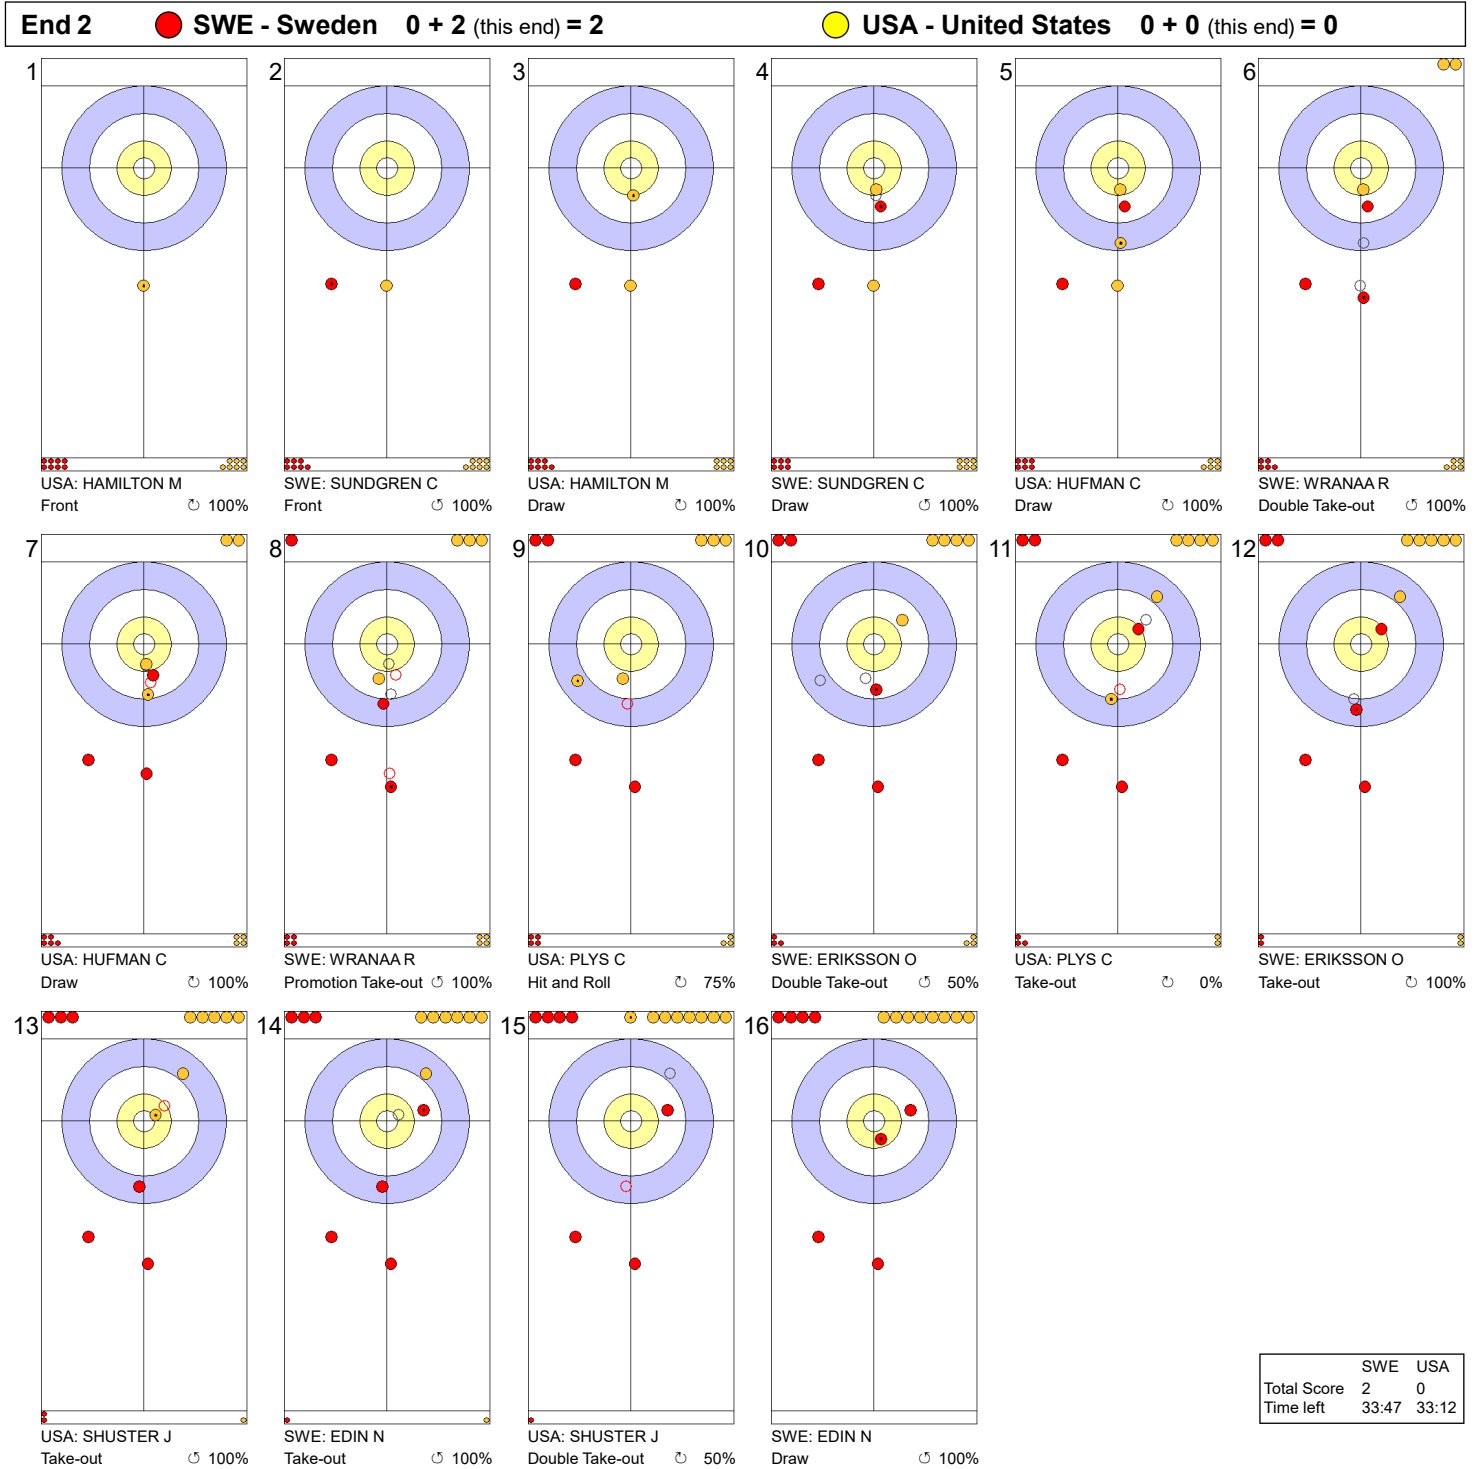

Game - Shot by Shot

**Legend:**  
 ↻ Clockwise      ↺ Counter-clockwise      - Not considered

**Game - Shot by Shot**

**Legend:**  
 ↻ Clockwise      ↺ Counter-clockwise      - Not considered

**Game - Shot by Shot**

**Legend:**  
 Clockwise     
  Counter-clockwise     
 - Not considered

**Game - Shot by Shot**

**Legend:**  
 ↻ Clockwise      ↺ Counter-clockwise      - Not considered

Game - Shot by Shot

**Legend:**  
 ↻ Clockwise      ↺ Counter-clockwise      - Not considered

**Game - Shot by Shot**

**Legend:**  
 ↻ Clockwise      ↺ Counter-clockwise      - Not considered

**Game - Shot by Shot**

**Legend:**  
 ↻ Clockwise      ↺ Counter-clockwise      - Not considered

Game - Shot by Shot

Game - Shot by Shot

**Legend:**  
 ⌚ Clockwise      ⌚ Counter-clockwise      - Not considered