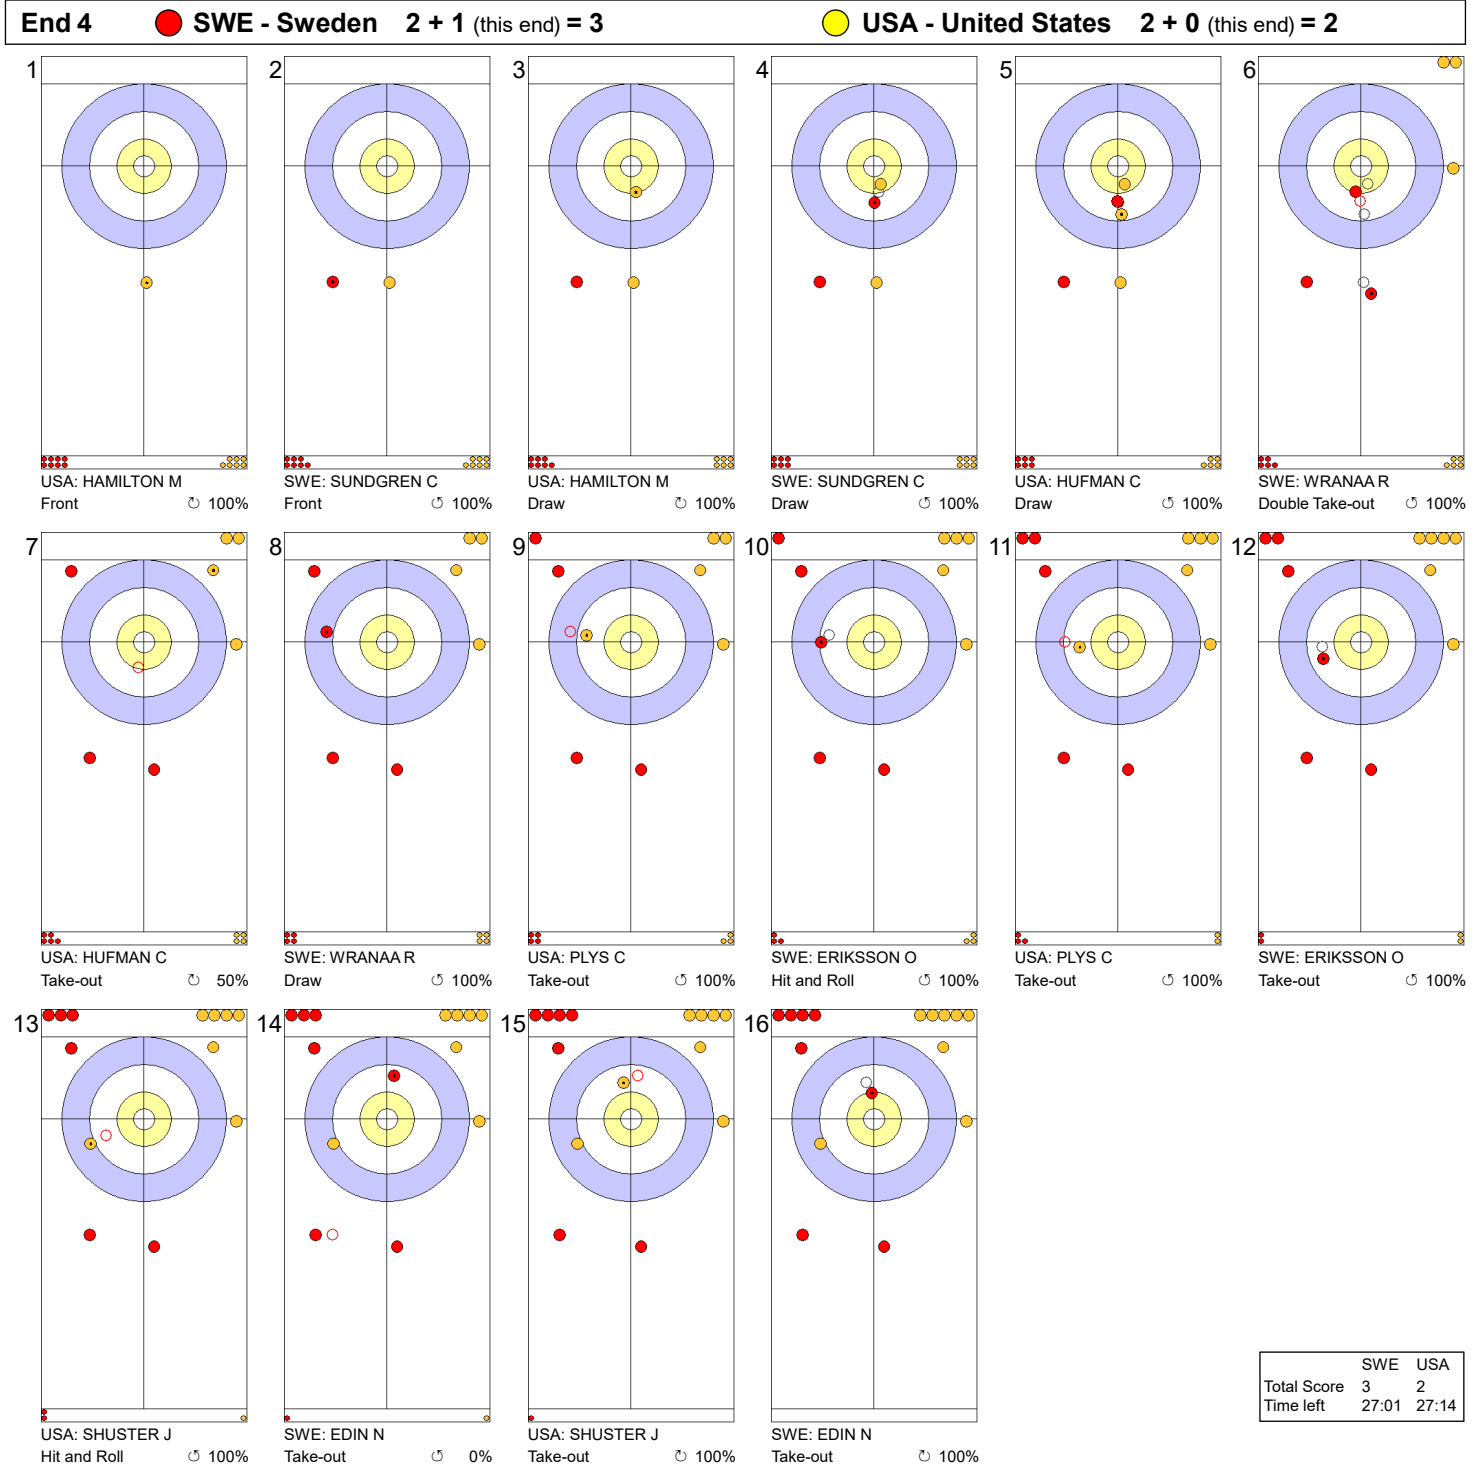

Game - Shot by Shot

**Legend:**  
 ↻ Clockwise      ↺ Counter-clockwise      - Not considered

**Game - Shot by Shot**

**Legend:**  
 ↻ Clockwise      ↺ Counter-clockwise      - Not considered

**Game - Shot by Shot**

**Legend:**  
 Clockwise     
  Counter-clockwise     
 - Not considered

**Game - Shot by Shot**

**Legend:**  
 ↻ Clockwise      ↺ Counter-clockwise      - Not considered

Game - Shot by Shot

**Legend:**  
 ↻ Clockwise      ↺ Counter-clockwise      - Not considered

**Game - Shot by Shot**

**Legend:**  
 ↻ Clockwise      ↺ Counter-clockwise      - Not considered

**Game - Shot by Shot**

**Legend:**  
 ↻ Clockwise      ↺ Counter-clockwise      - Not considered

Game - Shot by Shot

Game - Shot by Shot

**Legend:**  
 ⌚ Clockwise      ⌚ Counter-clockwise      - Not considered