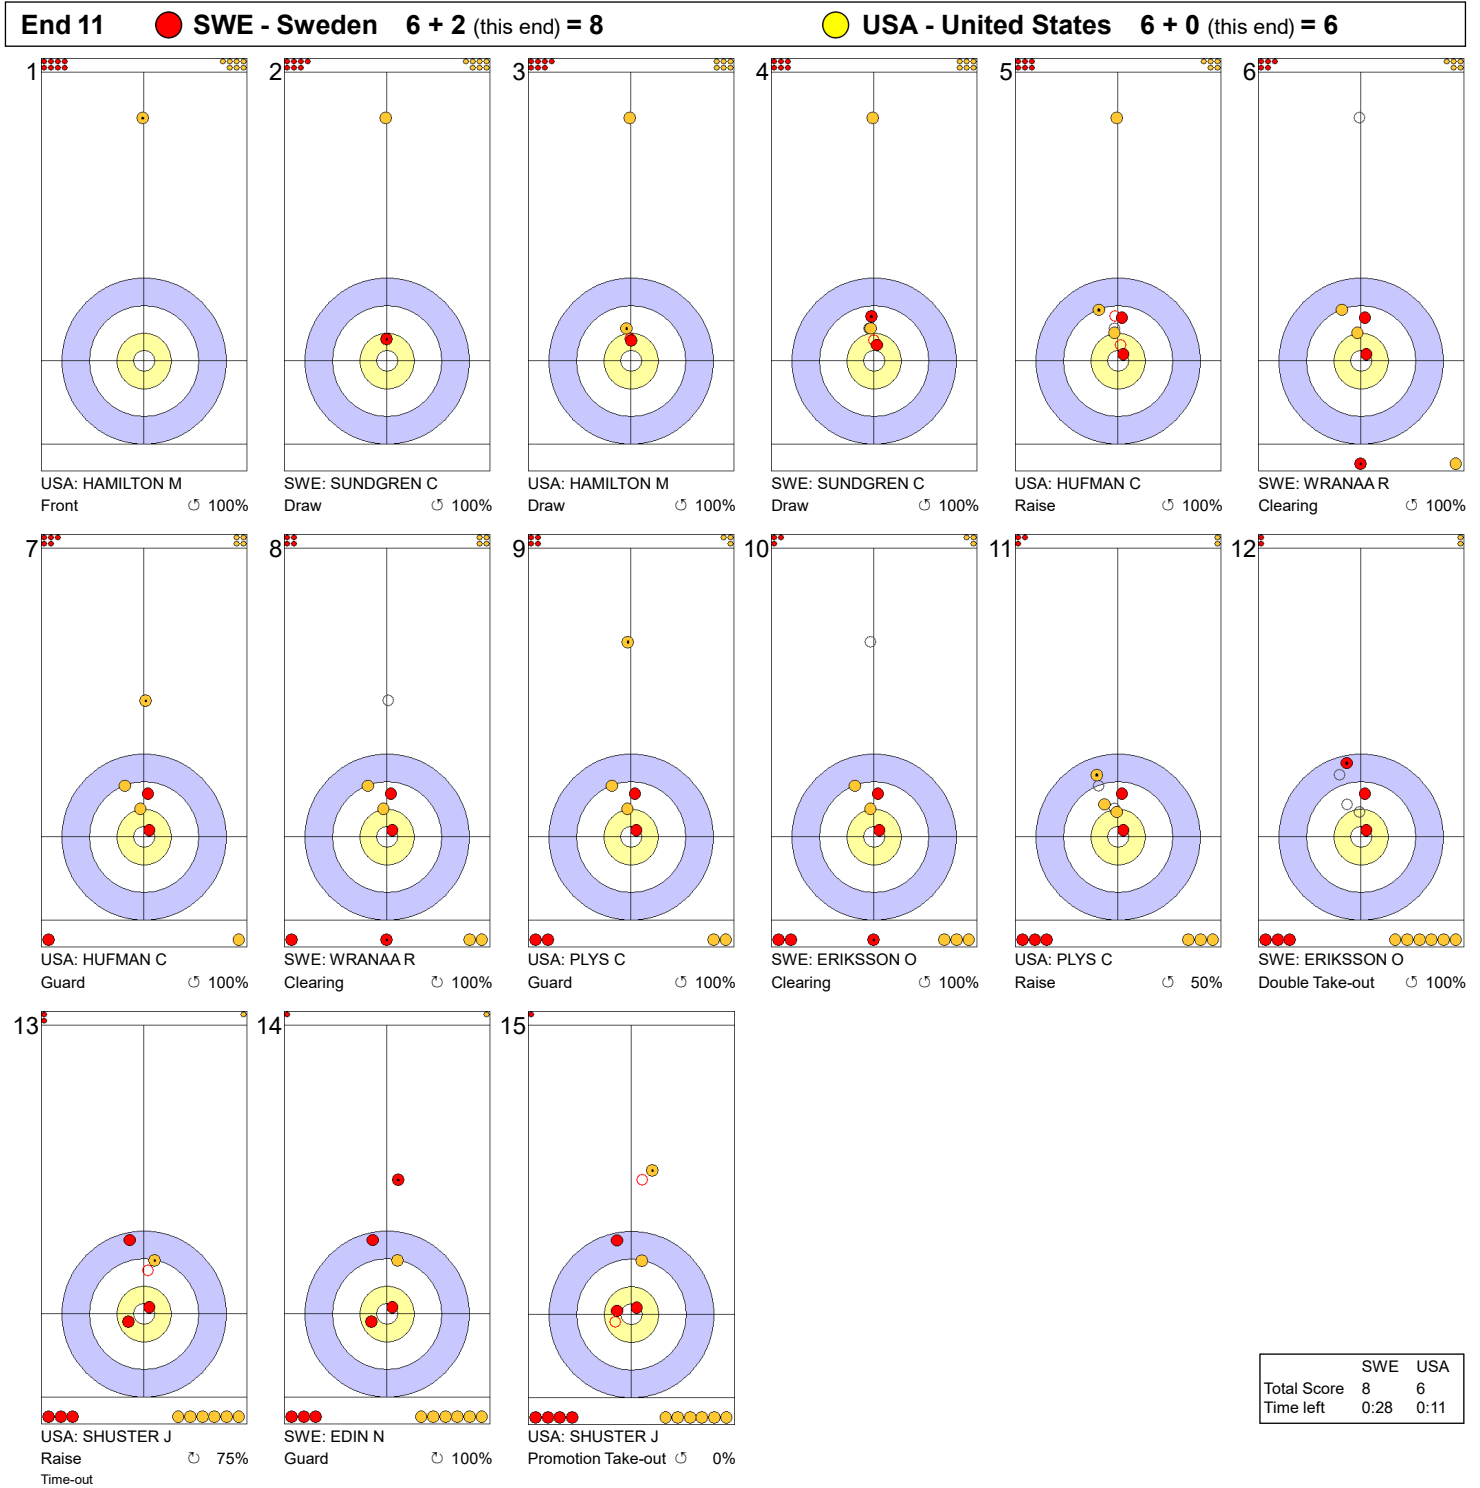

**Legend:**  
 Clockwise     
  Counter-clockwise     
 - Not considered

**Game - Shot by Shot**

**Legend:**  
 ↻ Clockwise      ↺ Counter-clockwise      - Not considered

Game - Shot by Shot

**Legend:**  
 ↻ Clockwise      ↺ Counter-clockwise      - Not considered

**Game - Shot by Shot**

**Legend:**  
 ↻ Clockwise      ↺ Counter-clockwise      - Not considered

**Game - Shot by Shot**

**Legend:**  
 ↻ Clockwise      ↺ Counter-clockwise      - Not considered

Game - Shot by Shot

**Legend:**  
 ↻ Clockwise   ↺ Counter-clockwise   - Not considered

FRI 3 APR 2026  
Start Time 15:00

Semi-final - Sheet D

**Game - Shot by Shot**

**Legend:**  
 ↻ Clockwise      ↺ Counter-clockwise      - Not considered

Game - Shot by Shot

**Legend:**  
 ⌚ Clockwise      ⌚ Counter-clockwise      - Not considered