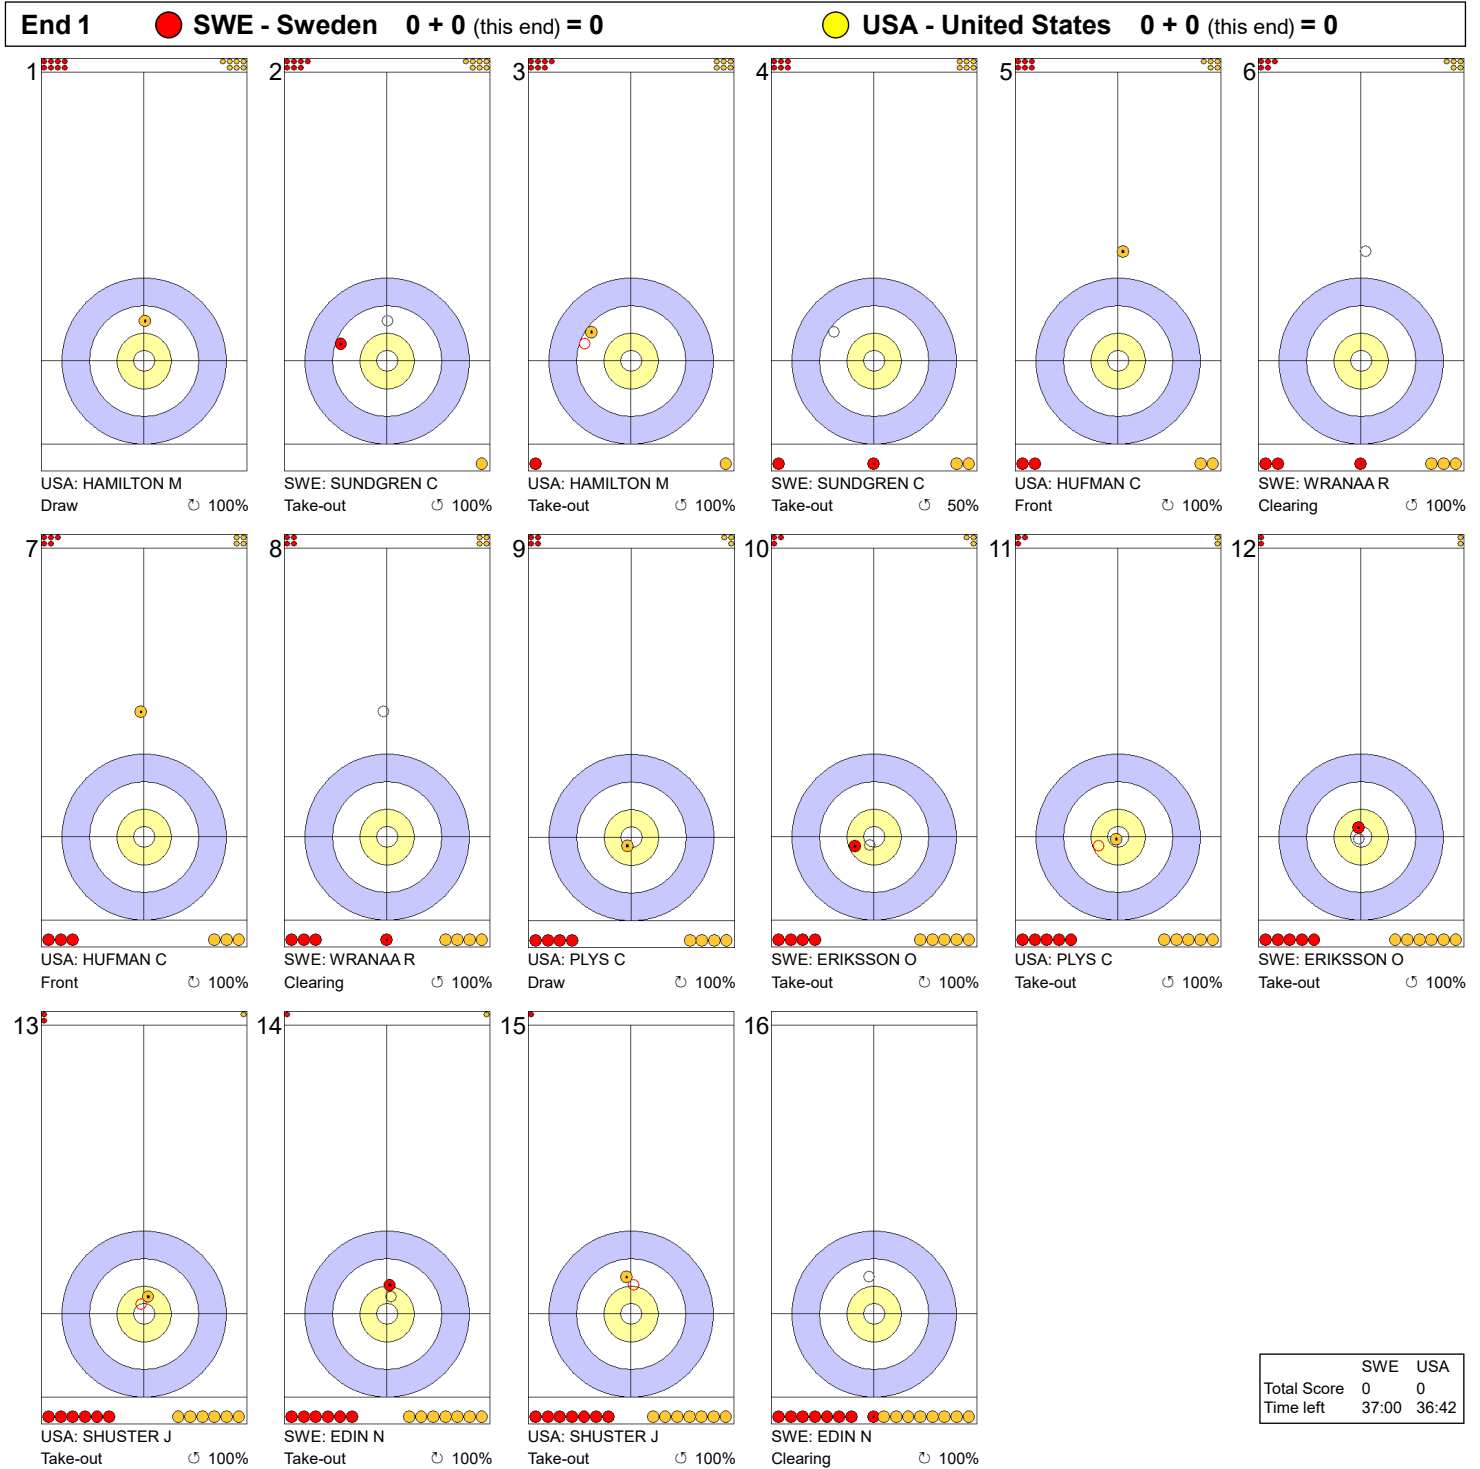

Game - Shot by Shot

**Legend:**  
 ↻ Clockwise      ↺ Counter-clockwise      - Not considered

**Game - Shot by Shot**

**Legend:**  
 ↻ Clockwise      ↺ Counter-clockwise      - Not considered

**Game - Shot by Shot**

**Legend:**  
 Clockwise     
  Counter-clockwise     
 - Not considered

**Game - Shot by Shot**

**Legend:**  
 ↻ Clockwise      ↺ Counter-clockwise      - Not considered

Game - Shot by Shot

**Legend:**  
 ↻ Clockwise      ↺ Counter-clockwise      - Not considered

**Game - Shot by Shot**

**Legend:**  
 ↻ Clockwise      ↺ Counter-clockwise      - Not considered

**Game - Shot by Shot**

**Legend:**  
 ↻ Clockwise      ↺ Counter-clockwise      - Not considered

Game - Shot by Shot

Game - Shot by Shot

**Legend:**  
 ⌚ Clockwise      ⌚ Counter-clockwise      - Not considered