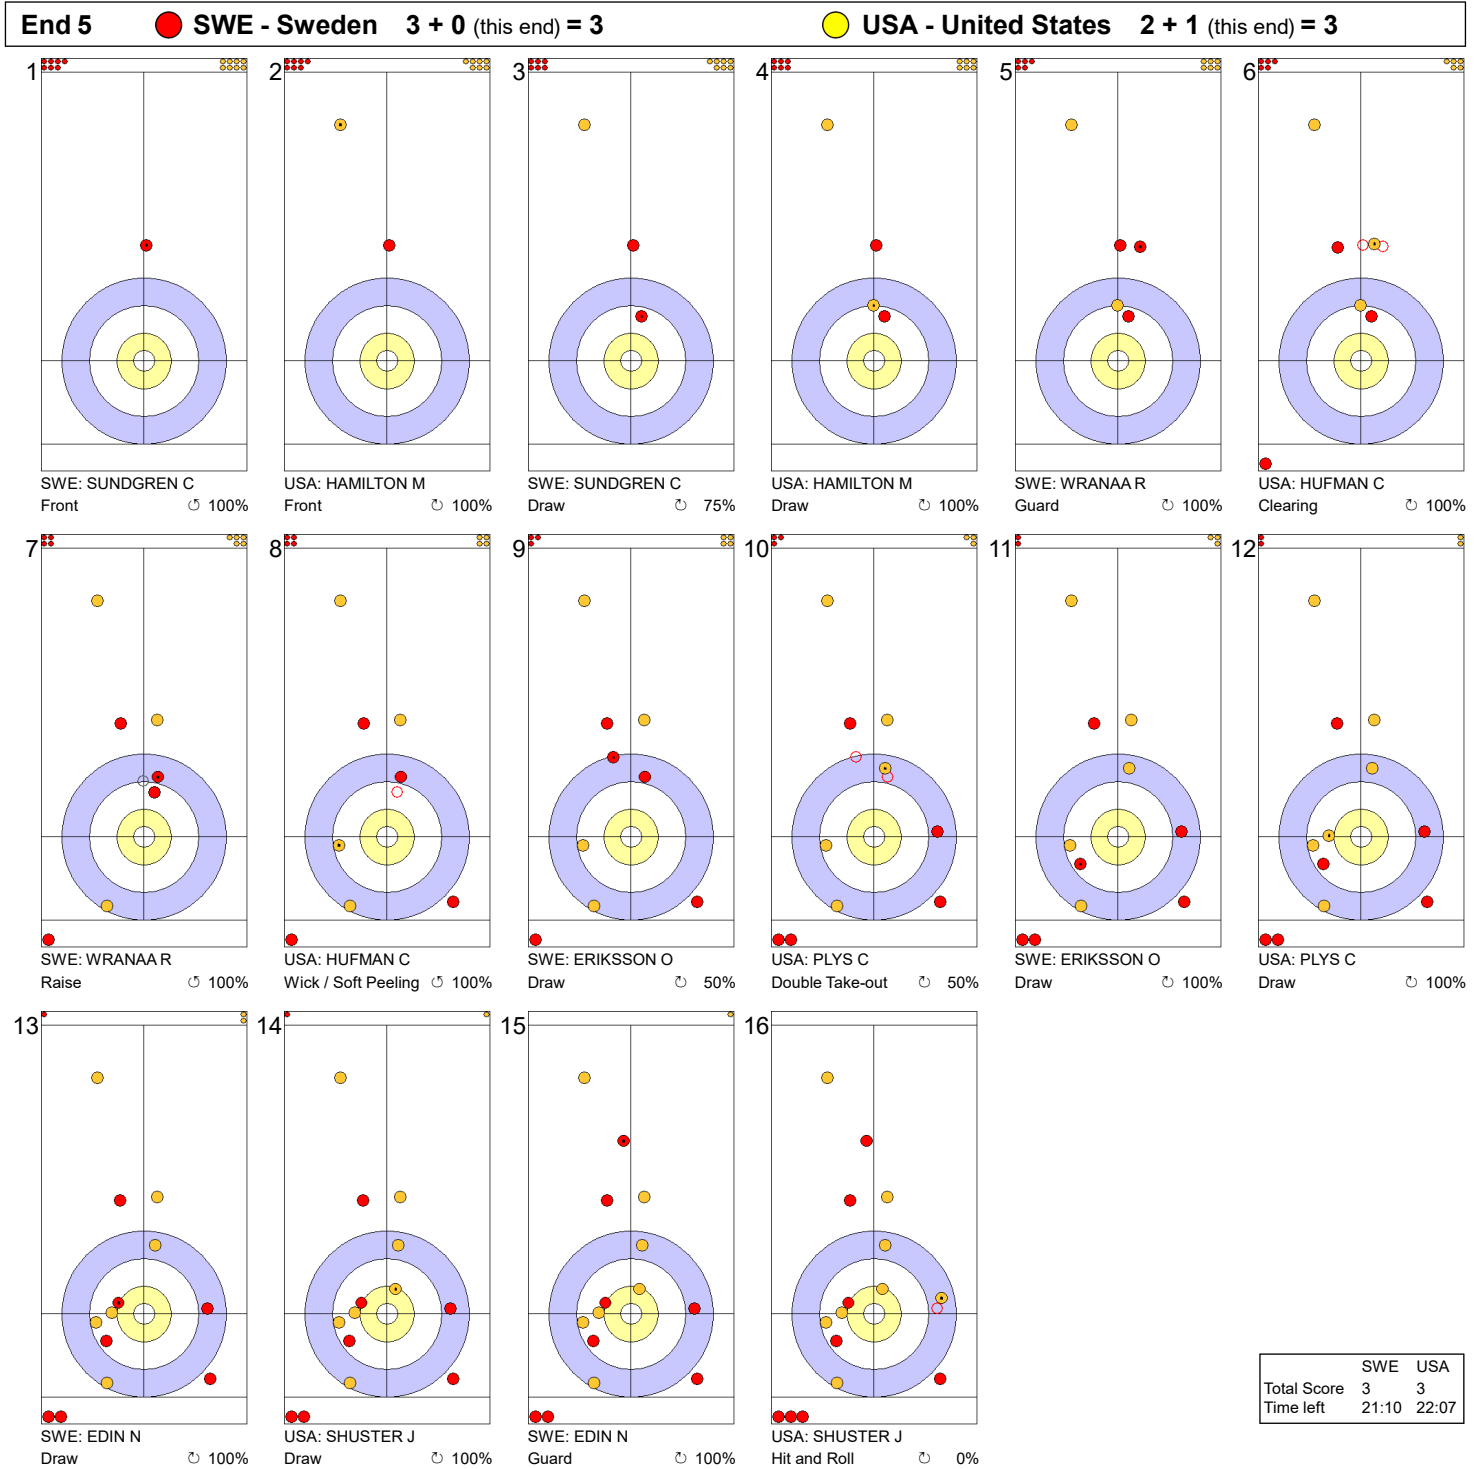

Game - Shot by Shot

**Legend:**  
 ↻ Clockwise      ↺ Counter-clockwise      - Not considered

**Game - Shot by Shot**

**Legend:**  
 ↻ Clockwise      ↺ Counter-clockwise      - Not considered

**Game - Shot by Shot**

**Legend:**  
 Clockwise     
  Counter-clockwise     
 - Not considered

**Game - Shot by Shot**

**Legend:**  
 ↻ Clockwise      ↺ Counter-clockwise      - Not considered

Game - Shot by Shot

**Legend:**  
 ↻ Clockwise      ↺ Counter-clockwise      - Not considered

**Game - Shot by Shot**

**Legend:**  
 ↻ Clockwise      ↺ Counter-clockwise      - Not considered

**Game - Shot by Shot**

**Legend:**  
 ↻ Clockwise      ↺ Counter-clockwise      - Not considered

Game - Shot by Shot

Game - Shot by Shot

**Legend:**  
 ⌚ Clockwise      ⌚ Counter-clockwise      - Not considered