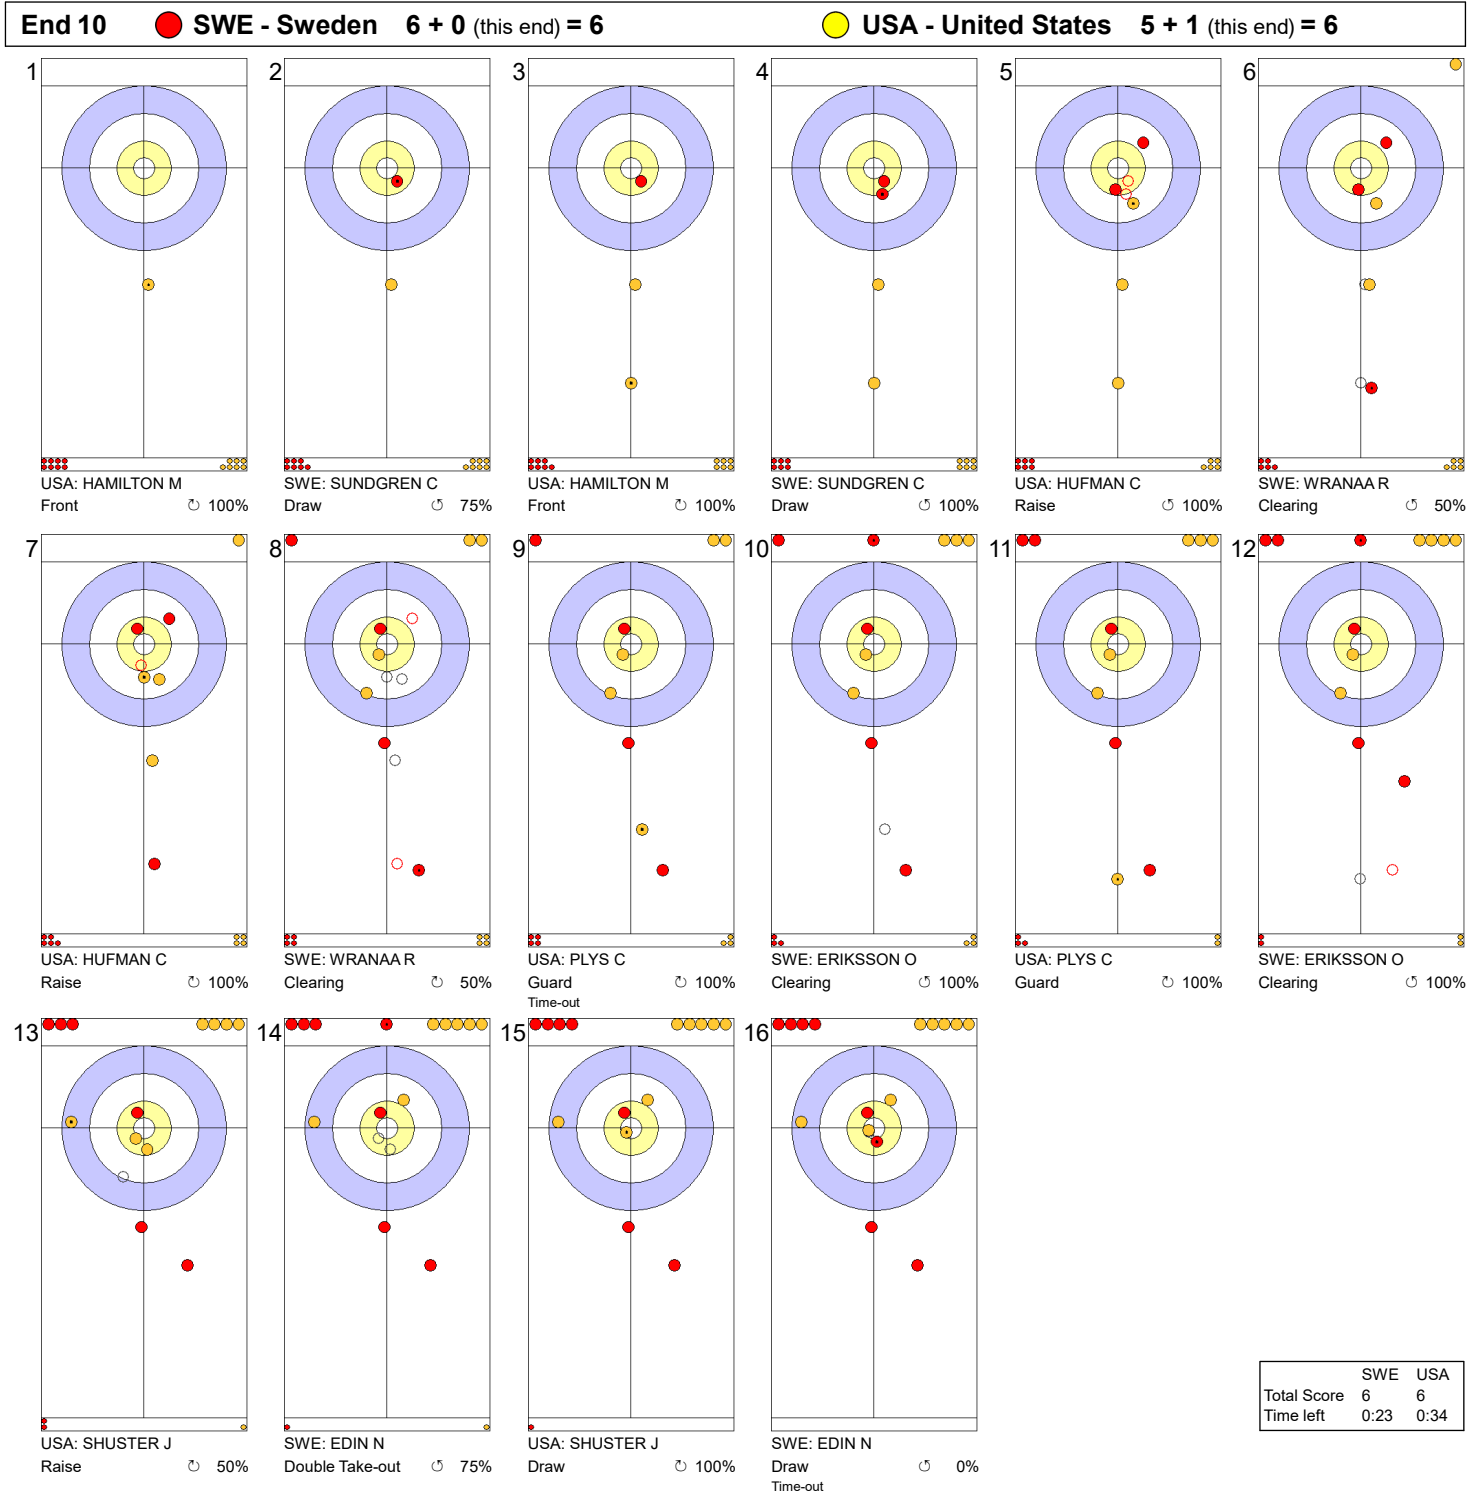

**Legend:**  
 Clockwise     
  Counter-clockwise     
 - Not considered

**Game - Shot by Shot**

**Legend:**  
 ↻ Clockwise      ↺ Counter-clockwise      - Not considered

Game - Shot by Shot

**Legend:**  
 ↻ Clockwise      ↺ Counter-clockwise      - Not considered

**Game - Shot by Shot**

**Legend:**  
 ↻ Clockwise      ↺ Counter-clockwise      - Not considered

**Game - Shot by Shot**

**Legend:**  
 ↻ Clockwise      ↺ Counter-clockwise      - Not considered

Game - Shot by Shot

**Legend:**  
 ↻ Clockwise   ↺ Counter-clockwise   - Not considered

FRI 3 APR 2026  
Start Time 15:00

Semi-final - Sheet D

**Game - Shot by Shot**

**Legend:**  
 ↻ Clockwise      ↺ Counter-clockwise      - Not considered

Game - Shot by Shot

**Legend:**  
 ⌚ Clockwise      ⌚ Counter-clockwise      - Not considered