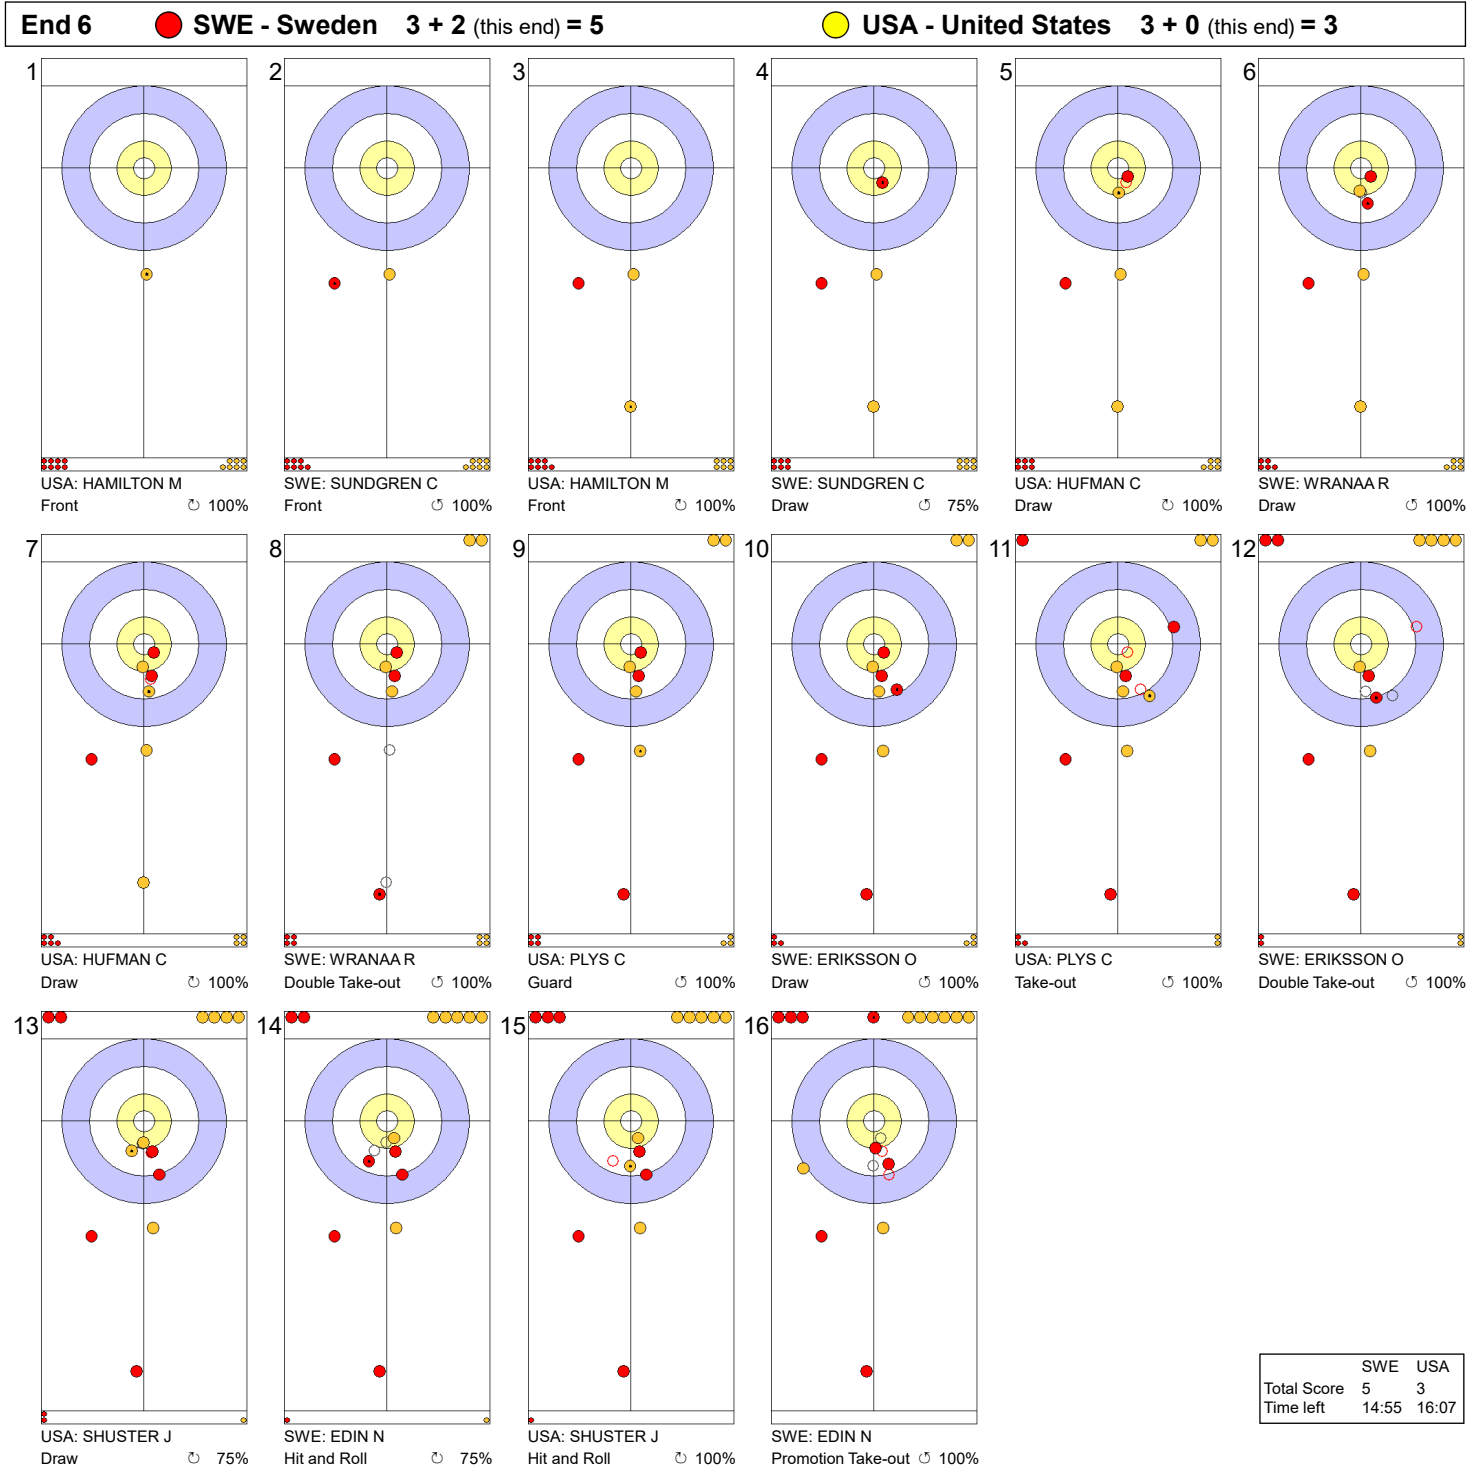

Game - Shot by Shot

**Legend:**  
 ↻ Clockwise      ↺ Counter-clockwise      - Not considered

**Game - Shot by Shot**

**Legend:**  
 ↻ Clockwise      ↺ Counter-clockwise      - Not considered

**Game - Shot by Shot**

**Legend:**  
 Clockwise     
  Counter-clockwise     
 - Not considered

**Game - Shot by Shot**

**Legend:**  
 ↻ Clockwise      ↺ Counter-clockwise      - Not considered

Game - Shot by Shot

**Legend:**  
 ↻ Clockwise      ↺ Counter-clockwise      - Not considered

**Game - Shot by Shot**

**Legend:**  
 ↻ Clockwise      ↺ Counter-clockwise      - Not considered

**Game - Shot by Shot**

**Legend:**  
 ↻ Clockwise      ↺ Counter-clockwise      - Not considered

Game - Shot by Shot

Game - Shot by Shot

**Legend:**  
 ⌚ Clockwise      ⌚ Counter-clockwise      - Not considered