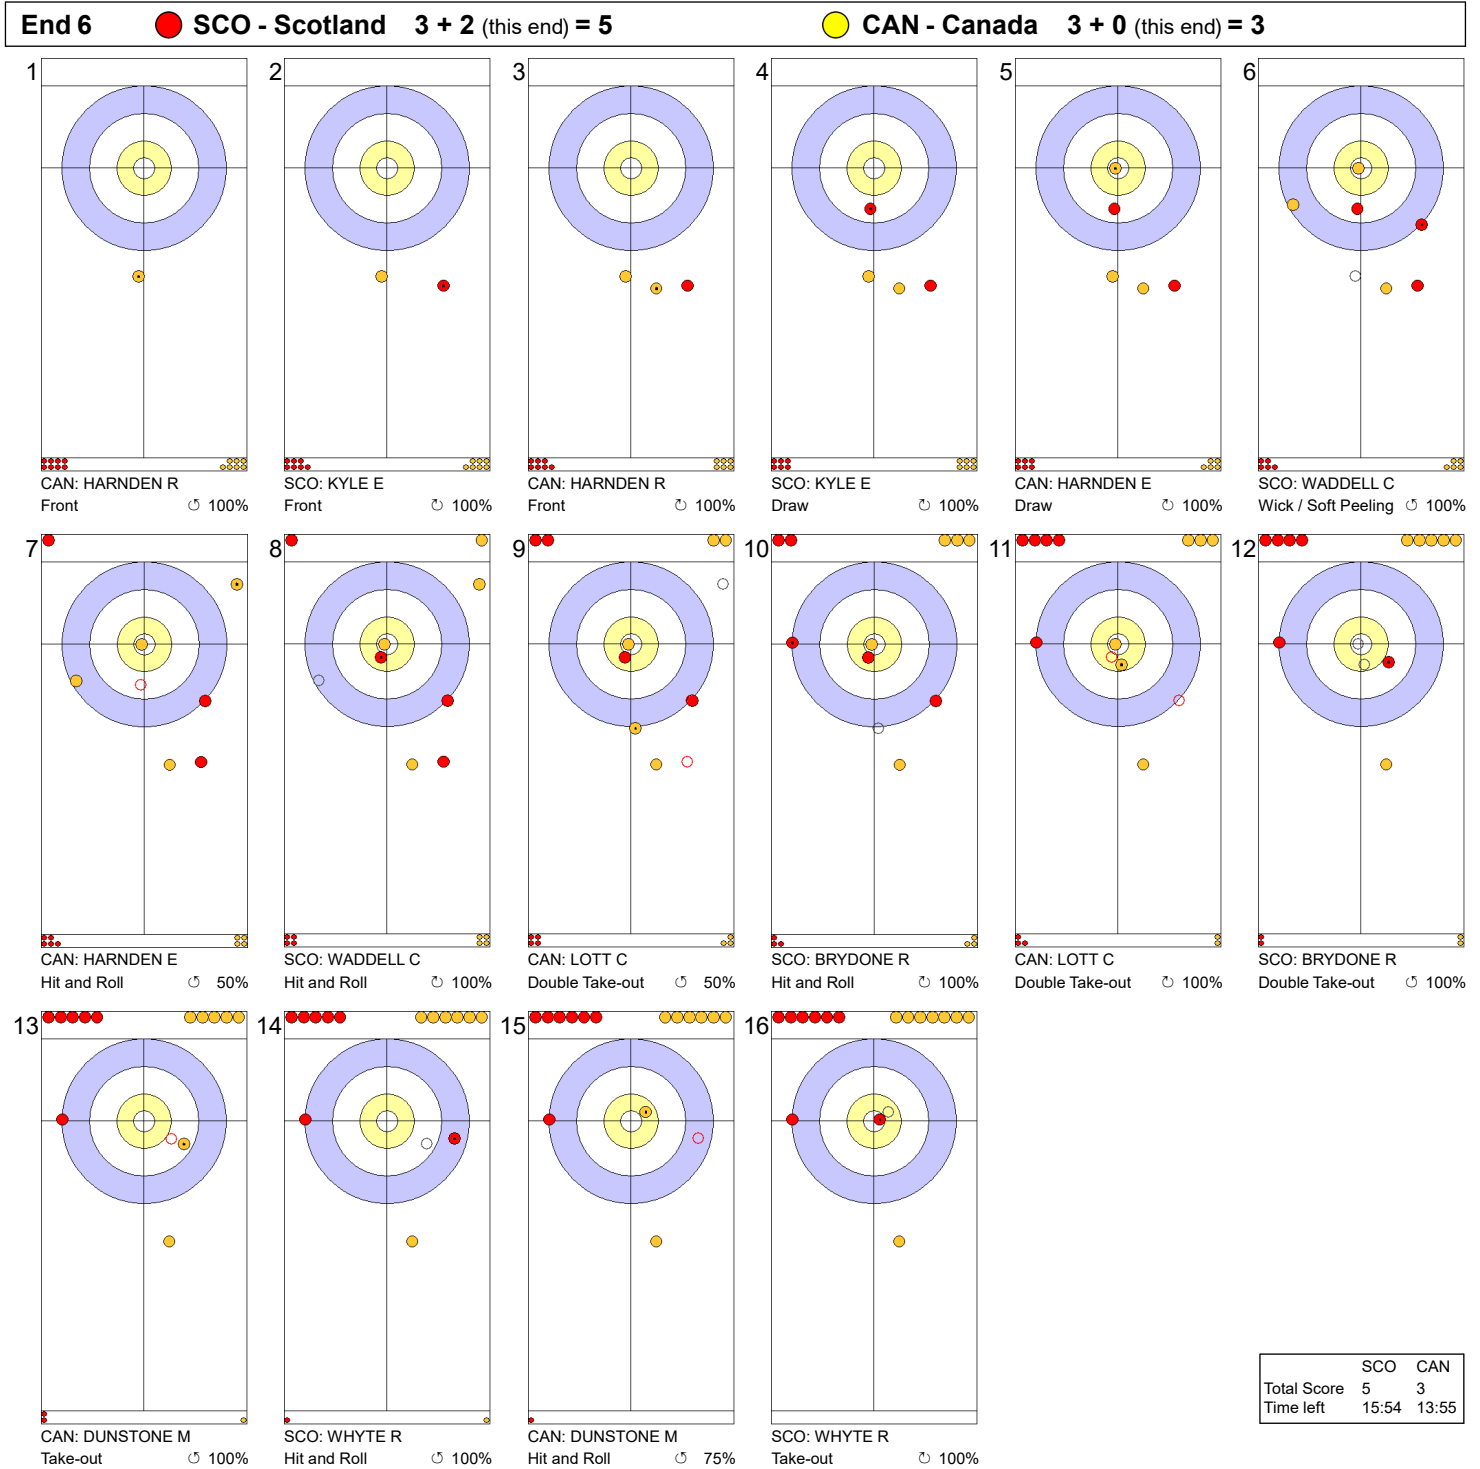

Game - Shot by Shot

**Legend:**  
 ↻ Clockwise      ↺ Counter-clockwise      - Not considered

Game - Shot by Shot

**Legend:**  
 ↻ Clockwise      ↺ Counter-clockwise      - Not considered

Game - Shot by Shot

**Legend:**  
 ↻ Clockwise      ↺ Counter-clockwise      - Not considered

Game - Shot by Shot

**Legend:**  
 ↻ Clockwise      ↺ Counter-clockwise      - Not considered

Game - Shot by Shot

**Legend:**  
 ↻ Clockwise      ↺ Counter-clockwise      - Not considered

**Legend:**  
 ↻ Clockwise      ↺ Counter-clockwise      - Not considered