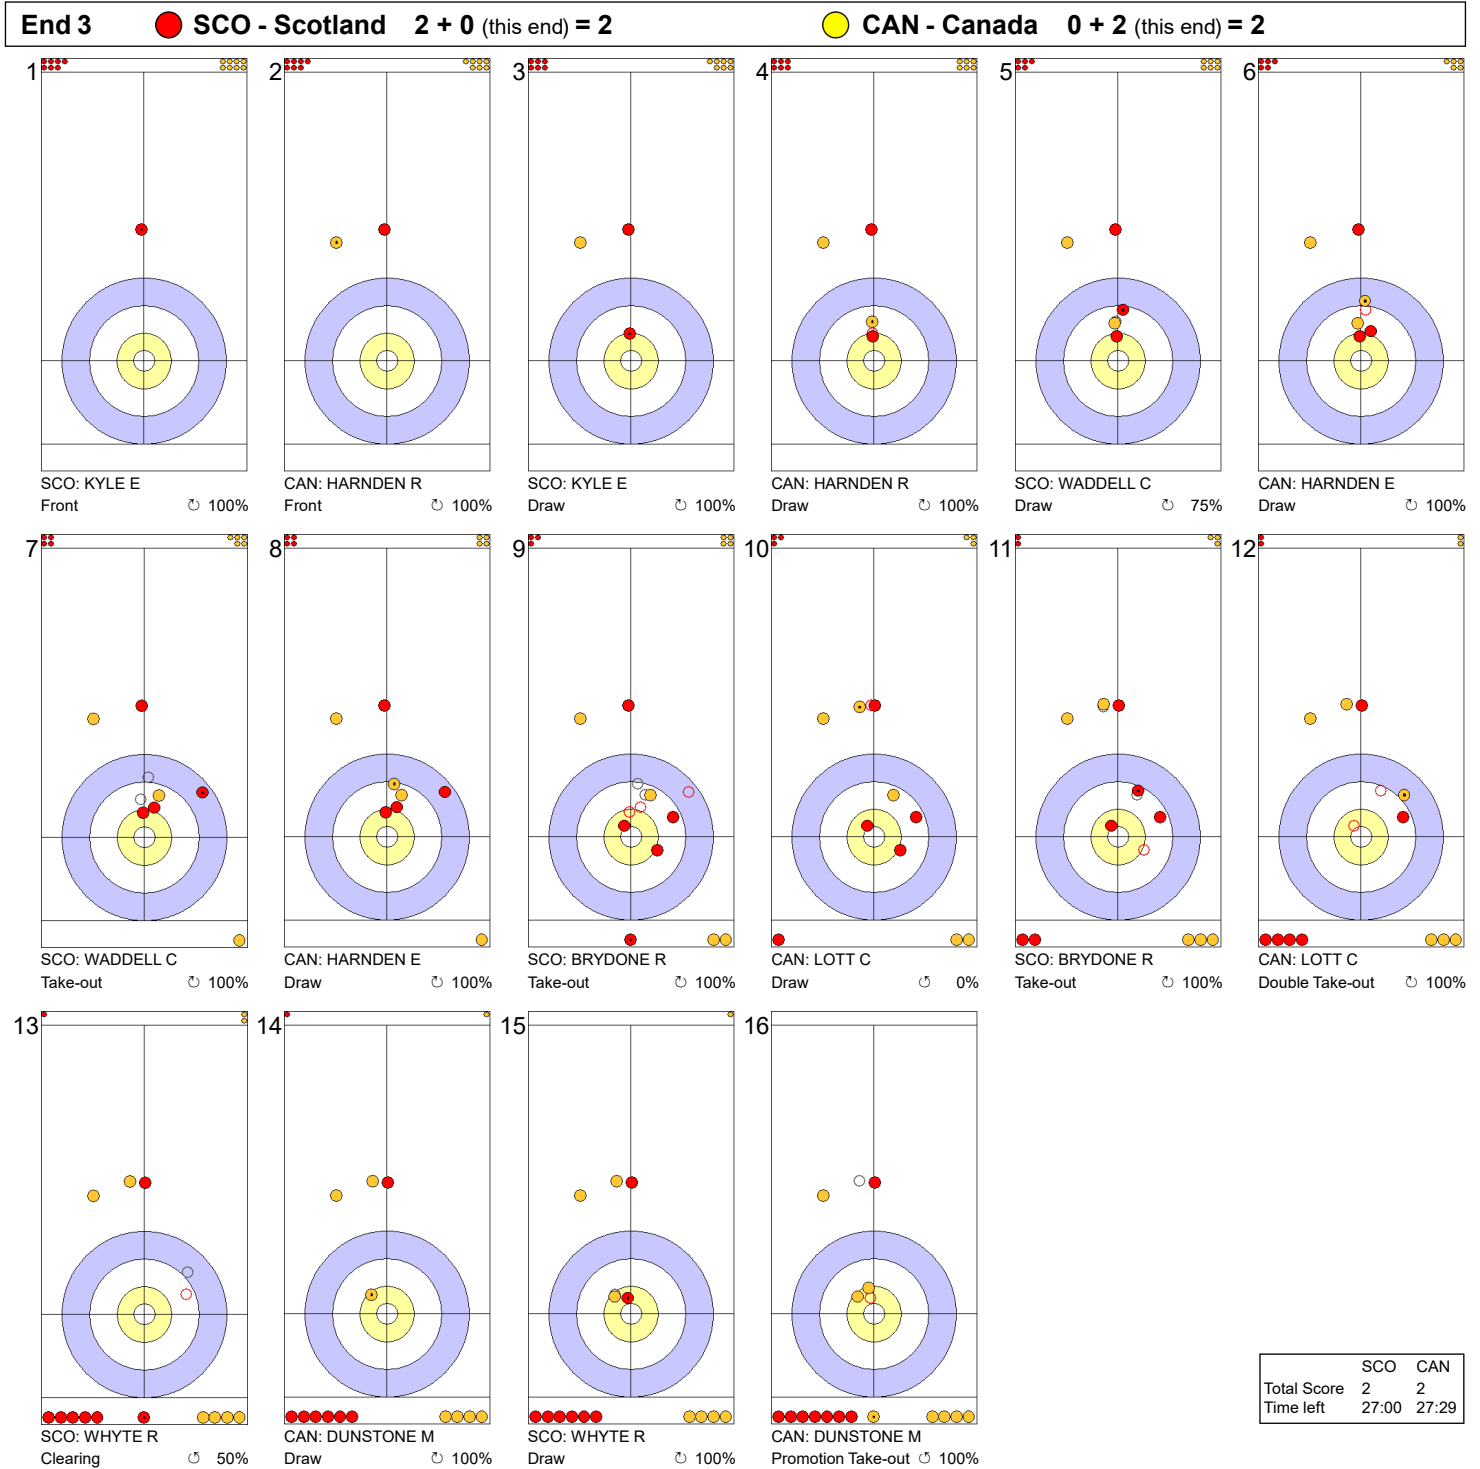

Game - Shot by Shot

**Legend:**  
 ↻ Clockwise      ↺ Counter-clockwise      - Not considered

Game - Shot by Shot

**Legend:**  
 ↻ Clockwise      ↺ Counter-clockwise      - Not considered

Game - Shot by Shot

**Legend:**  
 ↻ Clockwise      ↺ Counter-clockwise      - Not considered

Game - Shot by Shot

**Legend:**  
 ↻ Clockwise      ↺ Counter-clockwise      - Not considered

Game - Shot by Shot

**Legend:**  
 ↻ Clockwise      ↺ Counter-clockwise      - Not considered

**Legend:**  
 ↻ Clockwise      ↺ Counter-clockwise      - Not considered