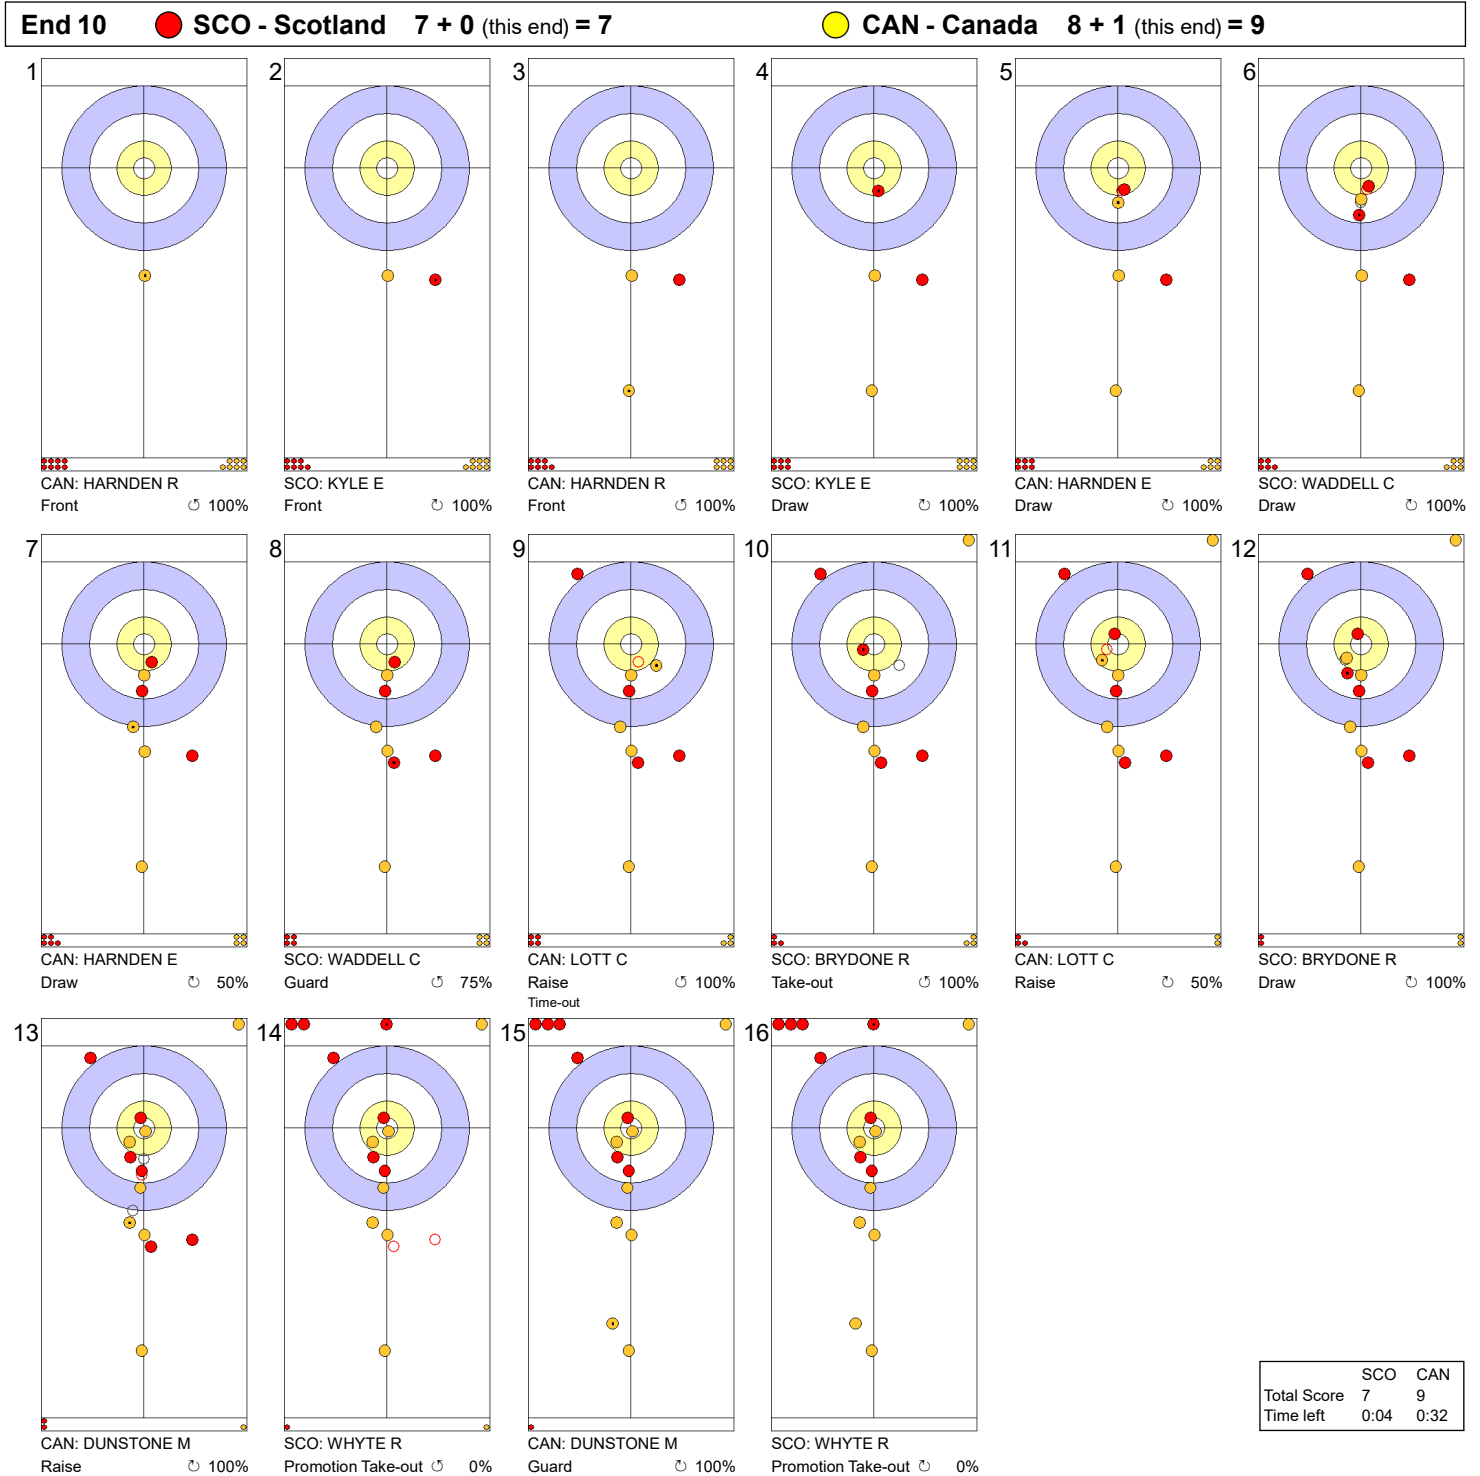

Game - Shot by Shot

**Legend:**  
 ↻ Clockwise      ↺ Counter-clockwise      - Not considered

Game - Shot by Shot

**Legend:**  
 ↻ Clockwise      ↺ Counter-clockwise      - Not considered

Game - Shot by Shot

**Legend:**  
 ↻ Clockwise      ↺ Counter-clockwise      - Not considered

Game - Shot by Shot

**Legend:**  
 ↻ Clockwise      ↺ Counter-clockwise      - Not considered

Game - Shot by Shot

**Legend:**  
 ↻ Clockwise      ↺ Counter-clockwise      - Not considered

**Legend:**  
 ↻ Clockwise      ↺ Counter-clockwise      - Not considered