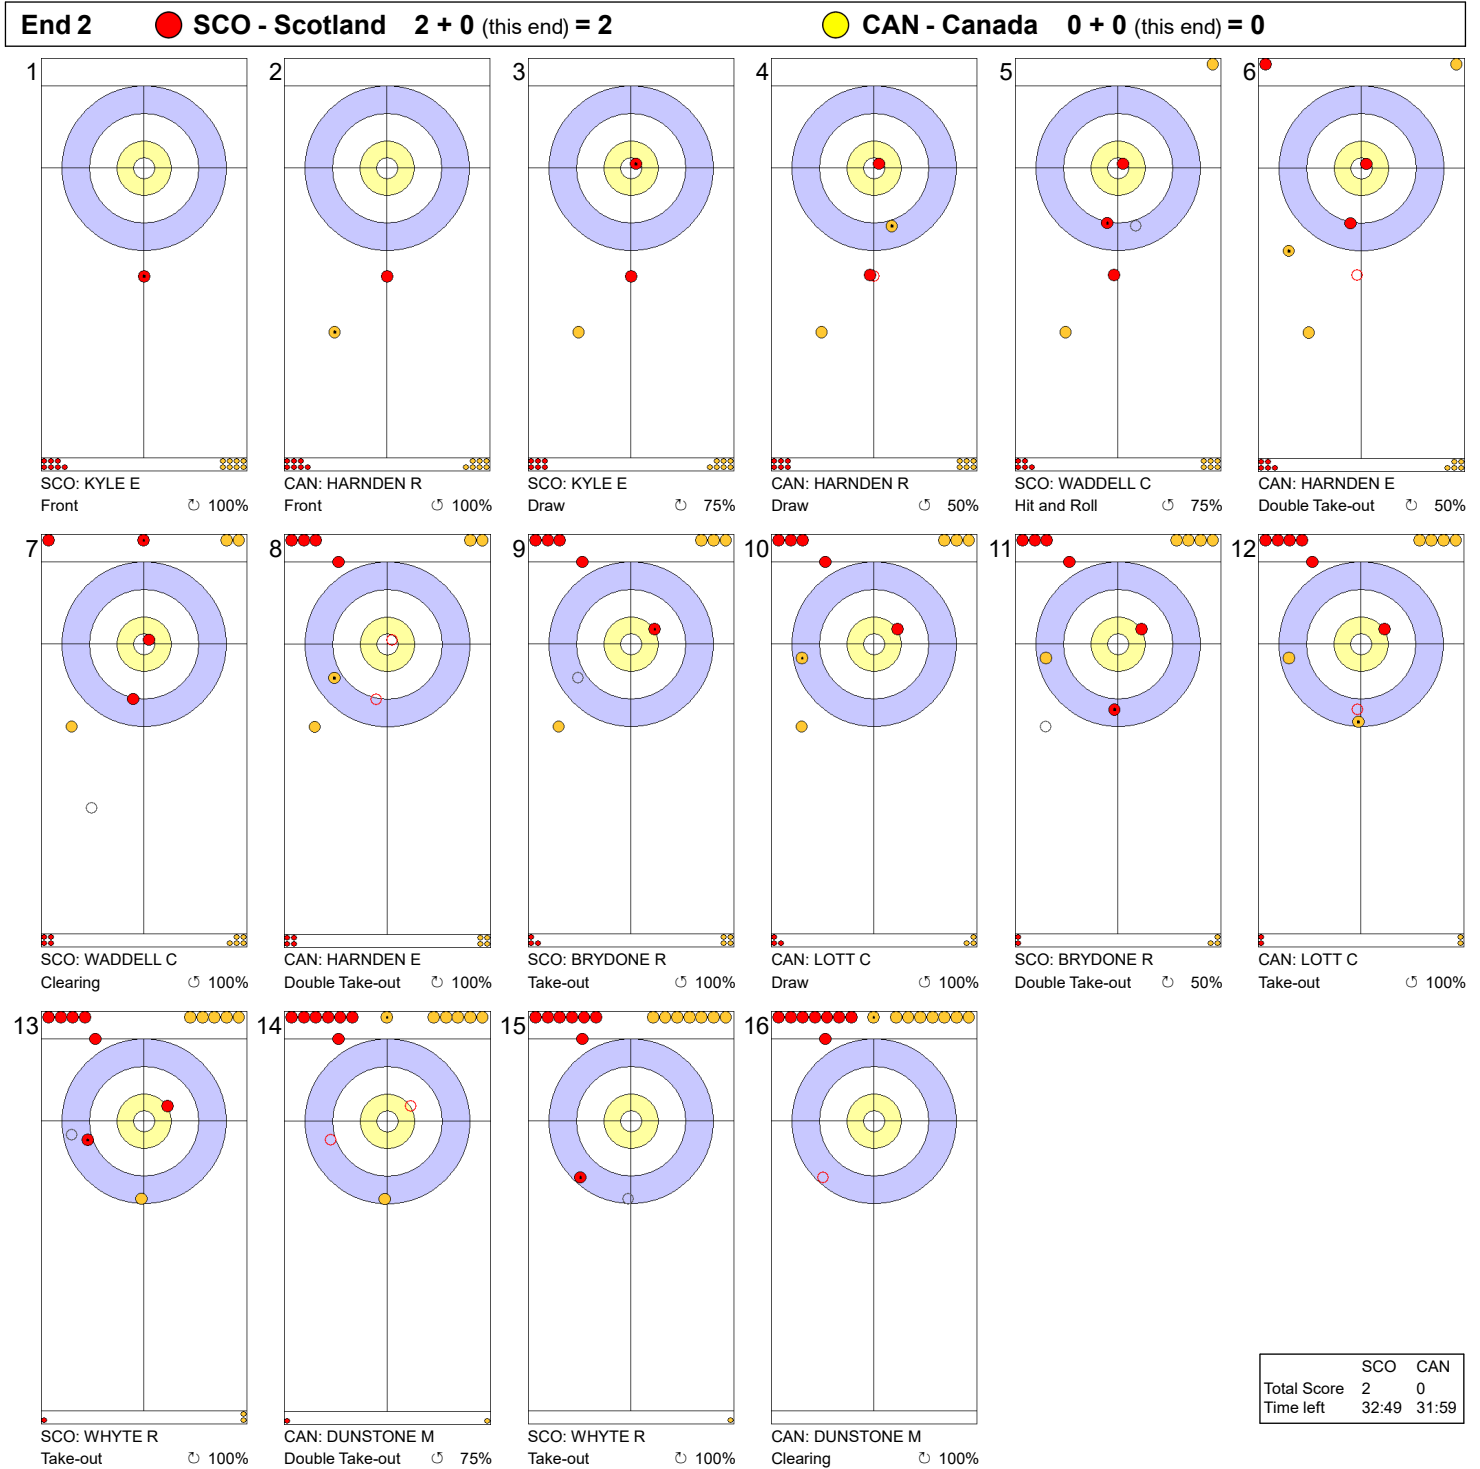

Game - Shot by Shot

**Legend:**  
 ↻ Clockwise      ↺ Counter-clockwise      - Not considered

Game - Shot by Shot

**Legend:**  
 ↻ Clockwise      ↺ Counter-clockwise      - Not considered

Game - Shot by Shot

**Legend:**  
 ↻ Clockwise      ↺ Counter-clockwise      - Not considered

Game - Shot by Shot

**Legend:**  
 ↻ Clockwise      ↺ Counter-clockwise      - Not considered

Game - Shot by Shot

**Legend:**  
 ↻ Clockwise      ↺ Counter-clockwise      - Not considered

**Legend:**  
 ↻ Clockwise      ↺ Counter-clockwise      - Not considered