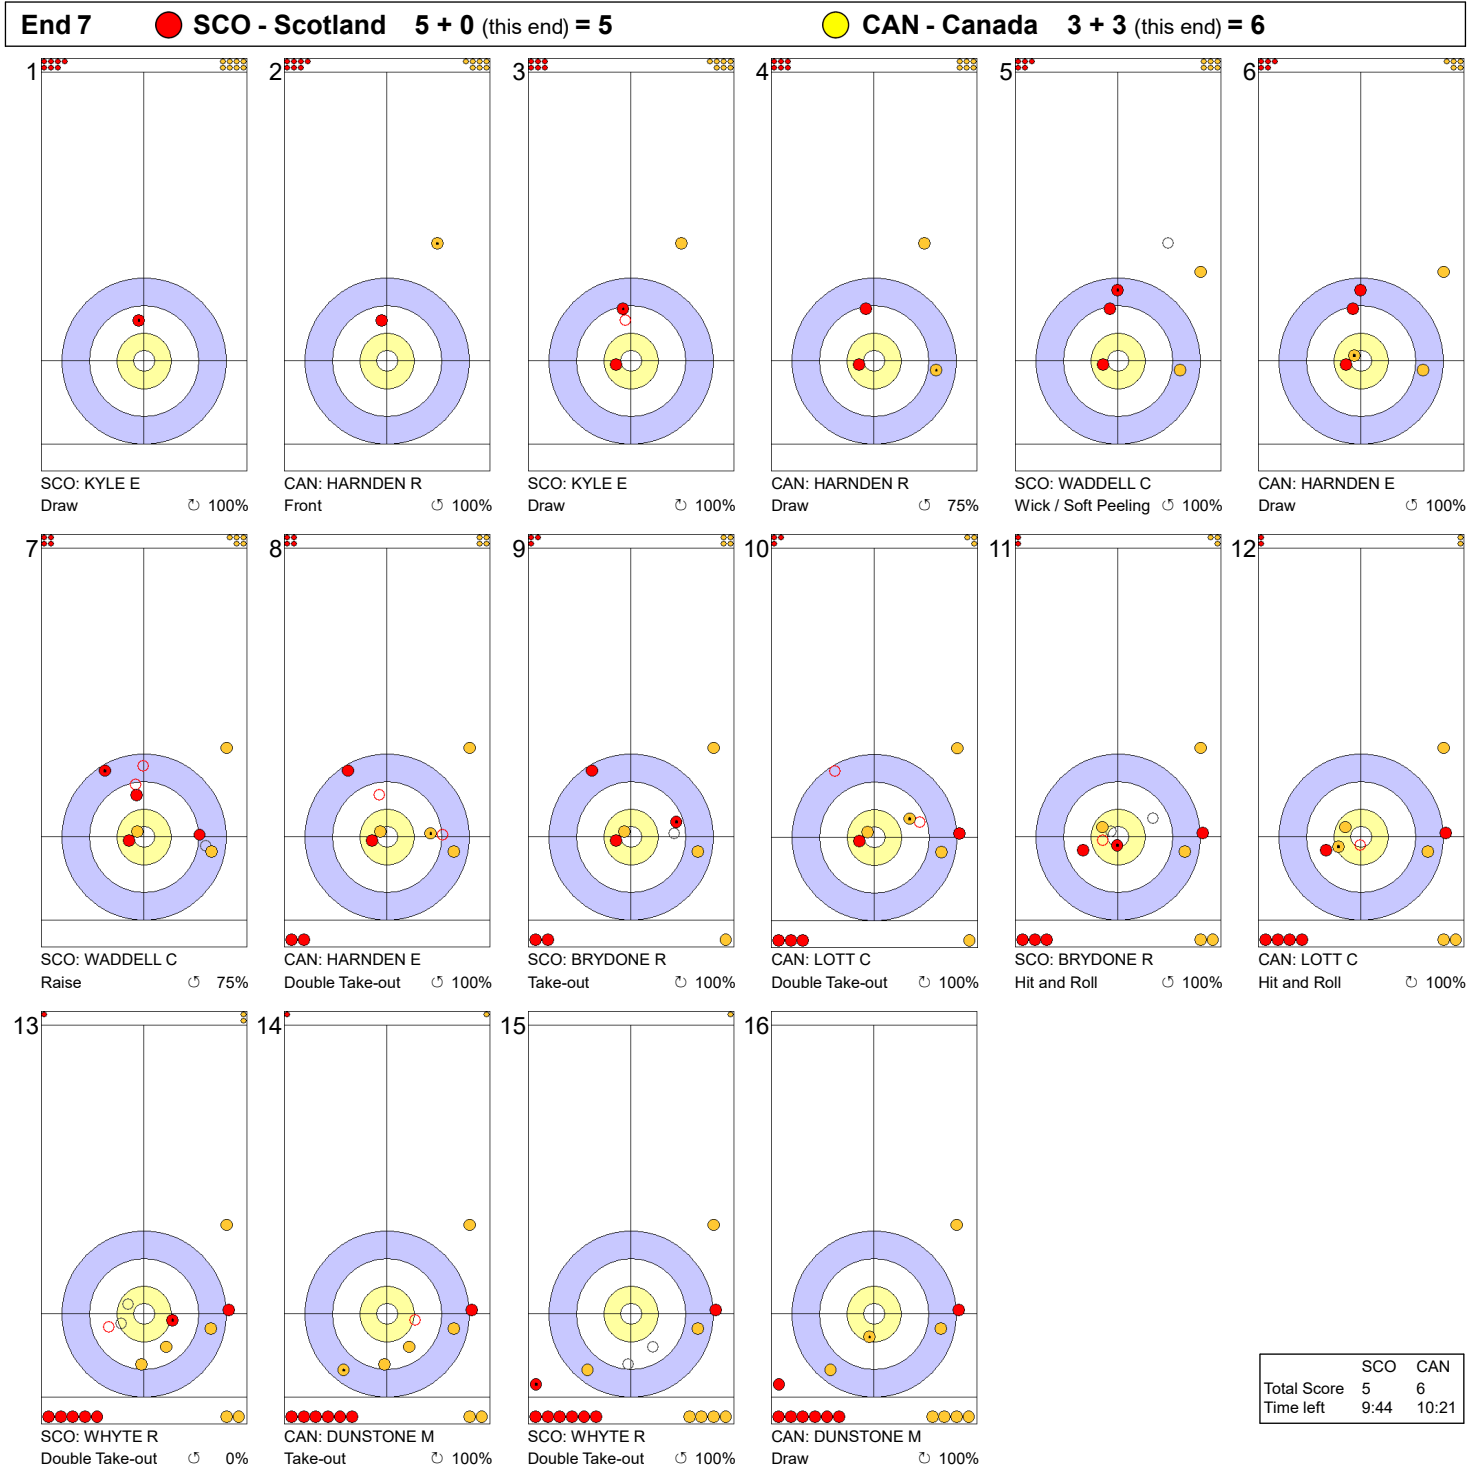

Game - Shot by Shot

**Legend:**  
 ↻ Clockwise      ↺ Counter-clockwise      - Not considered

Game - Shot by Shot

**Legend:**  
 ↻ Clockwise      ↺ Counter-clockwise      - Not considered

Game - Shot by Shot

**Legend:**  
 ↻ Clockwise      ↺ Counter-clockwise      - Not considered

Game - Shot by Shot

**Legend:**  
 ↻ Clockwise      ↺ Counter-clockwise      - Not considered

Game - Shot by Shot

**Legend:**  
 ↻ Clockwise      ↺ Counter-clockwise      - Not considered

**Legend:**  
 ↻ Clockwise      ↺ Counter-clockwise      - Not considered