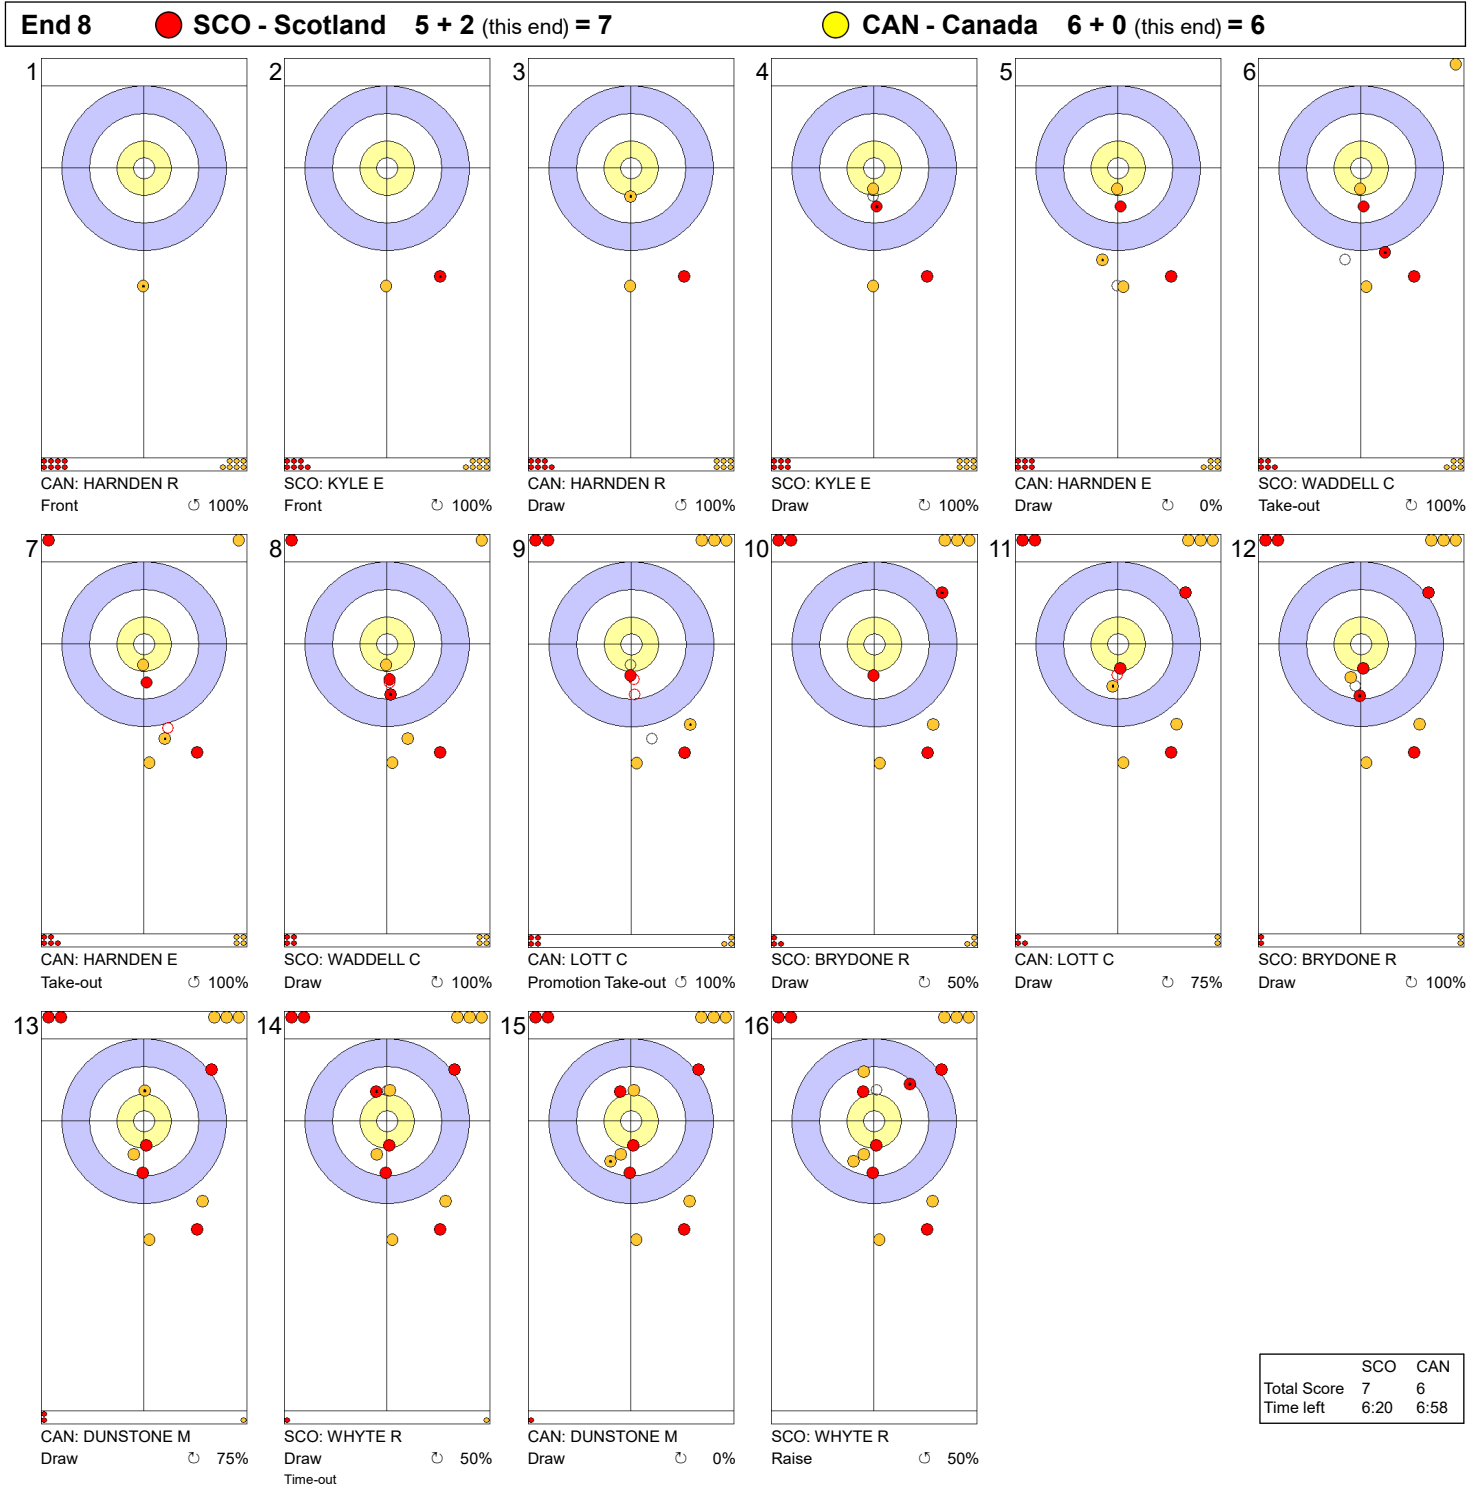

Game - Shot by Shot

**Legend:**  
 ↻ Clockwise      ↺ Counter-clockwise      - Not considered

Game - Shot by Shot

**Legend:**  
 ↻ Clockwise      ↺ Counter-clockwise      - Not considered

Game - Shot by Shot

**Legend:**  
 ↻ Clockwise      ↺ Counter-clockwise      - Not considered

Game - Shot by Shot

**Legend:**  
 ↻ Clockwise      ↺ Counter-clockwise      - Not considered

Game - Shot by Shot

**Legend:**  
 ↻ Clockwise      ↺ Counter-clockwise      - Not considered

**Legend:**  
 ↻ Clockwise      ↺ Counter-clockwise      - Not considered