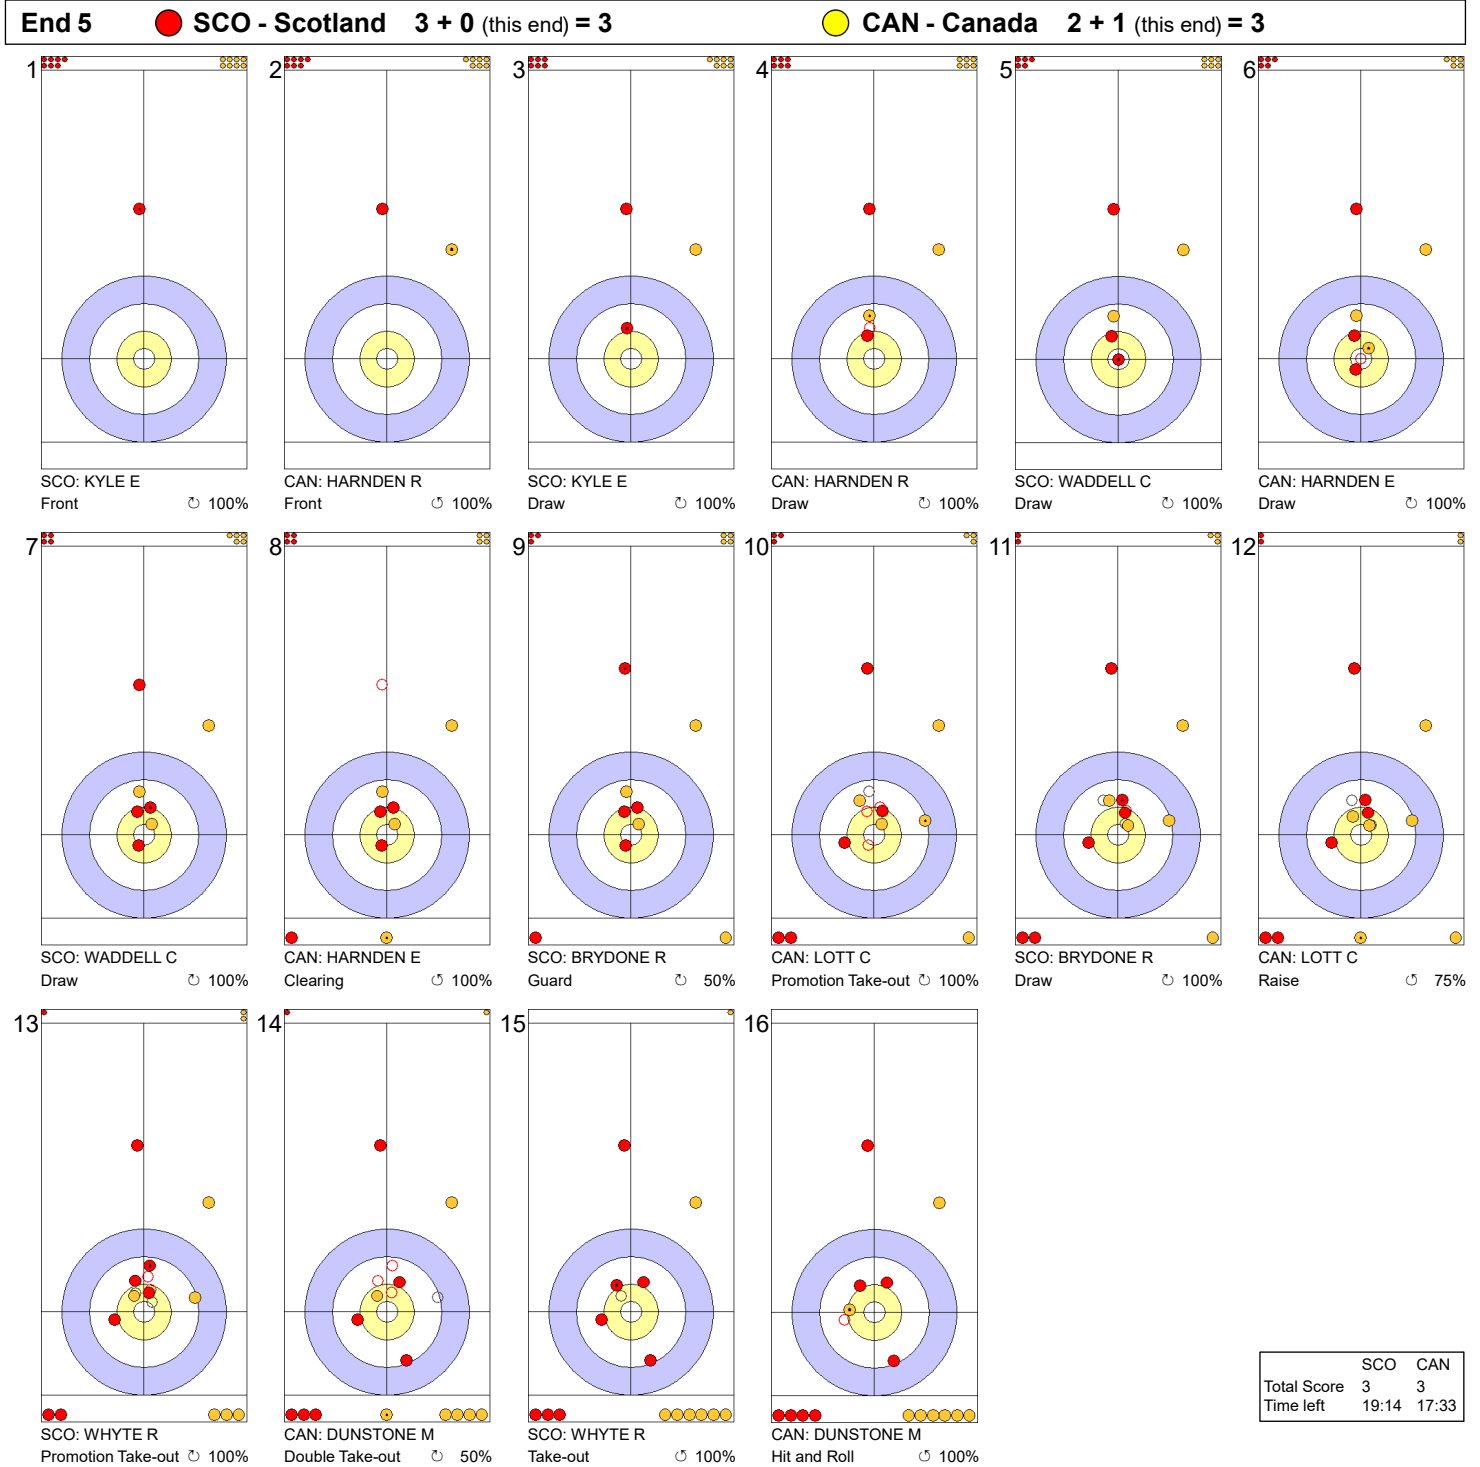

Game - Shot by Shot

**Legend:**  
 ↻ Clockwise      ↺ Counter-clockwise      - Not considered

Game - Shot by Shot

**Legend:**  
 ↻ Clockwise      ↺ Counter-clockwise      - Not considered

Game - Shot by Shot

**Legend:**  
 ↻ Clockwise      ↺ Counter-clockwise      - Not considered

Game - Shot by Shot

**Legend:**  
 ↻ Clockwise      ↺ Counter-clockwise      - Not considered

Game - Shot by Shot

**Legend:**  
 ↻ Clockwise      ↺ Counter-clockwise      - Not considered

**Legend:**  
 ↻ Clockwise      ↺ Counter-clockwise      - Not considered