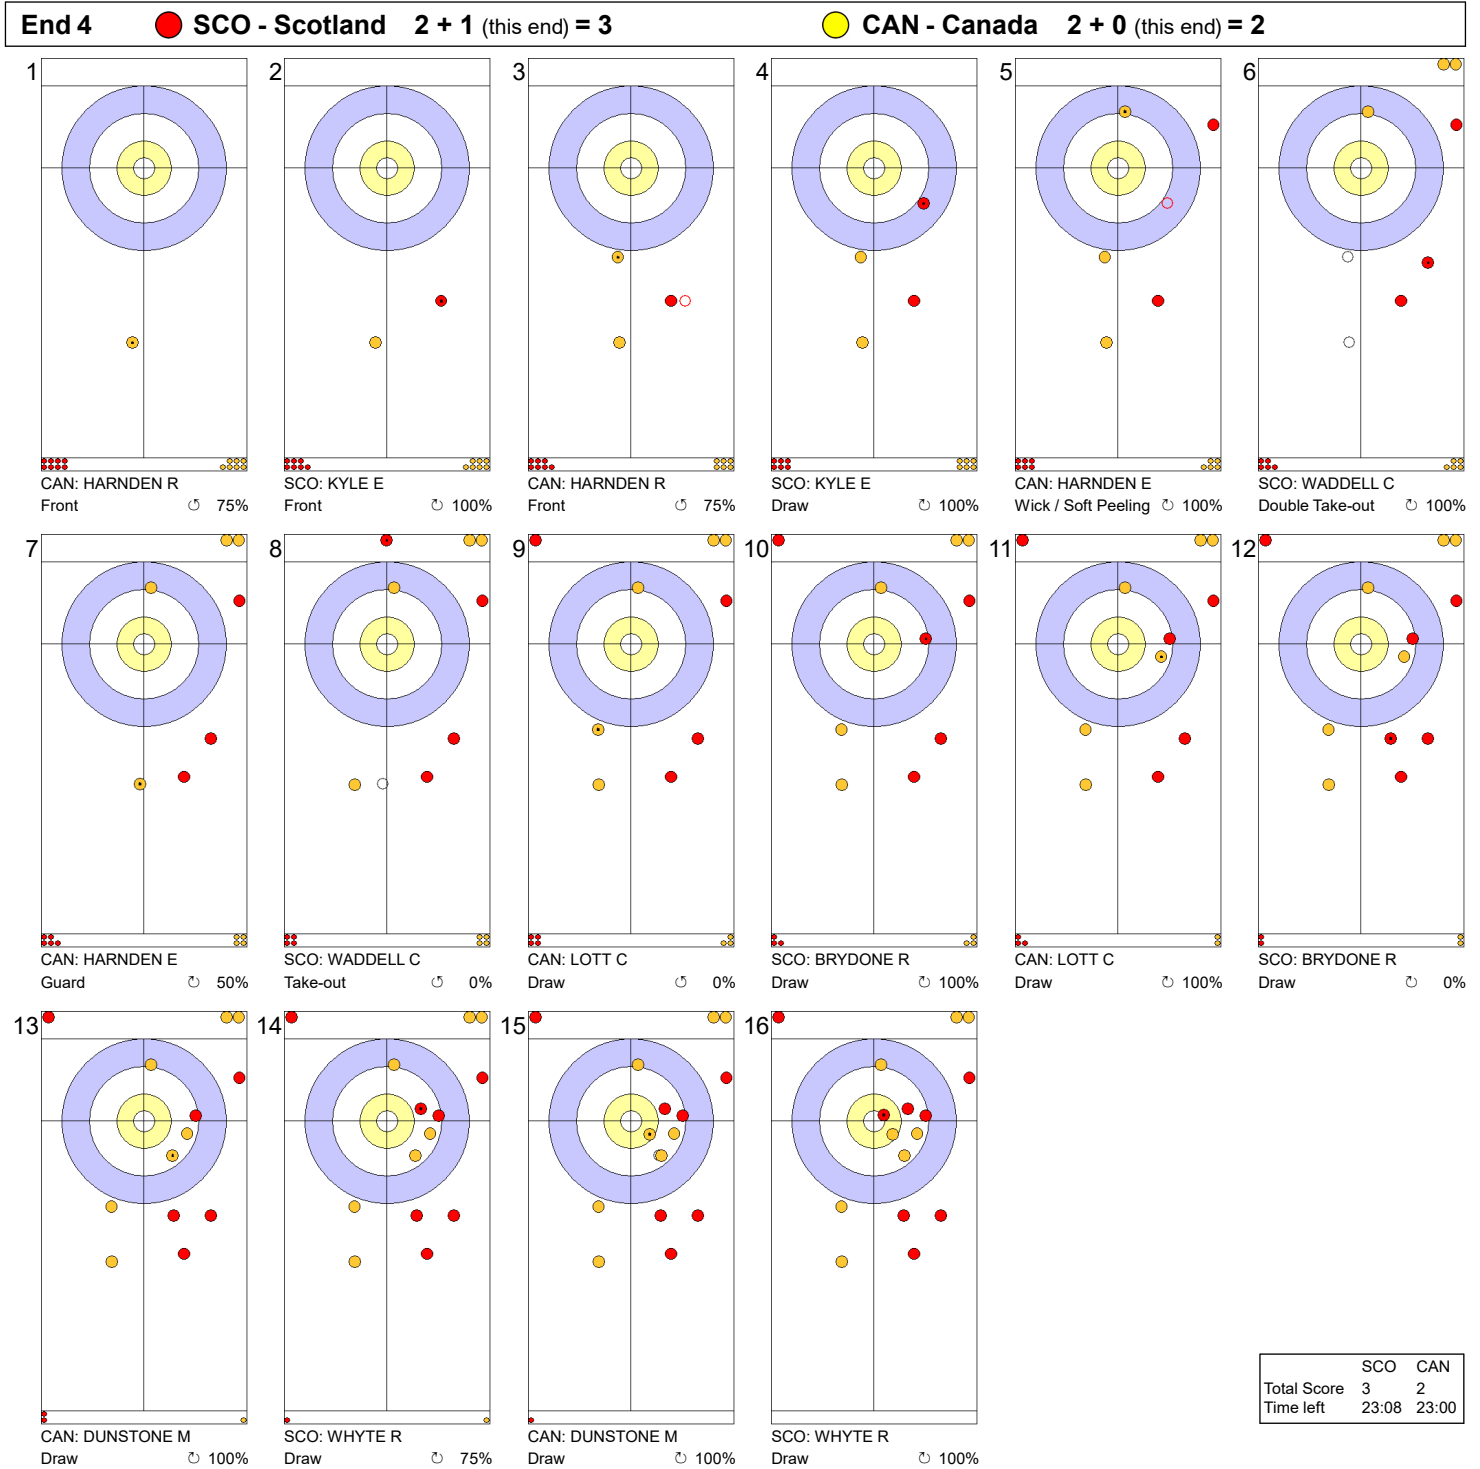

Game - Shot by Shot

**Legend:**  
 ↻ Clockwise      ↺ Counter-clockwise      - Not considered

Game - Shot by Shot

**Legend:**  
 ↻ Clockwise      ↺ Counter-clockwise      - Not considered

Game - Shot by Shot

**Legend:**  
 ↻ Clockwise      ↺ Counter-clockwise      - Not considered

Game - Shot by Shot

**Legend:**  
 ↻ Clockwise      ↺ Counter-clockwise      - Not considered

Game - Shot by Shot

**Legend:**  
 ↻ Clockwise      ↺ Counter-clockwise      - Not considered

**Legend:**  
 ↻ Clockwise      ↺ Counter-clockwise      - Not considered