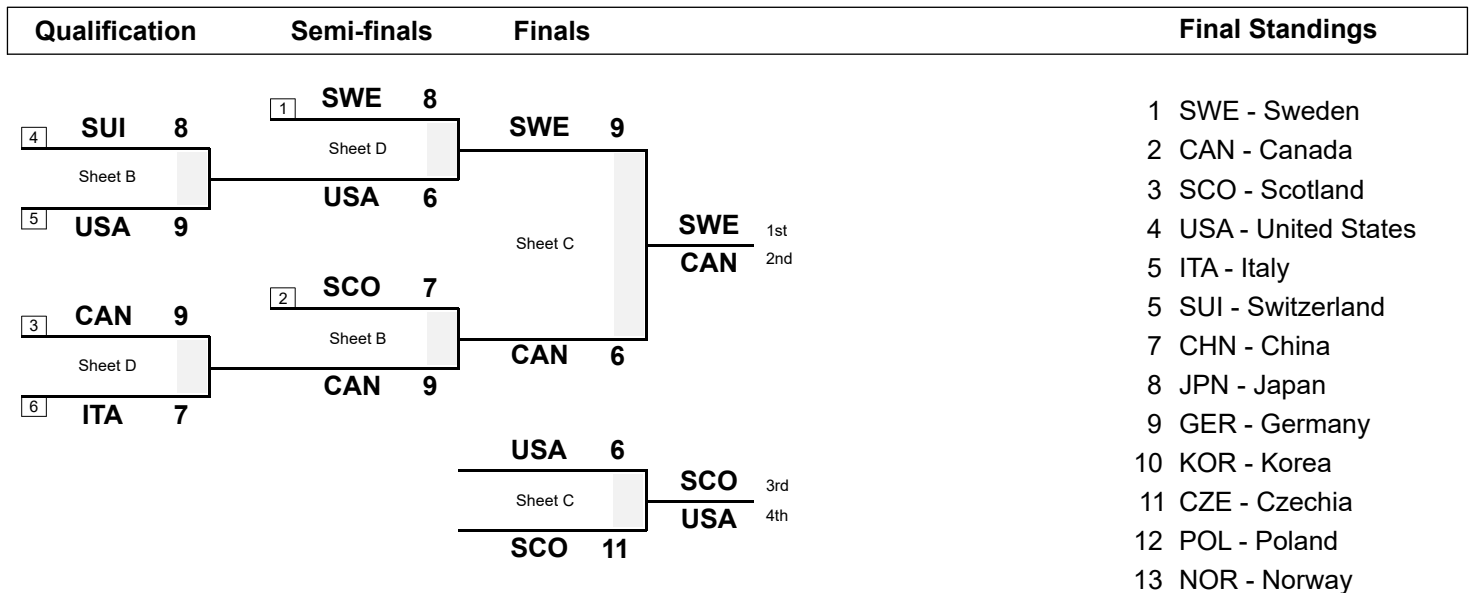

Session Results and Standings

Sheet	Team	LSFE	1	2	3	4	5	6	7	8	9	10	Extra Ends	Total
C	SWE - Sweden	*	2	0	2	0	0	2	0	2	0	1		9
	CAN - Canada		0	1	0	0	2	0	2	0	1	0		6

Play-offs Bracket

Legend:
LSFE(*) Last Stone First End