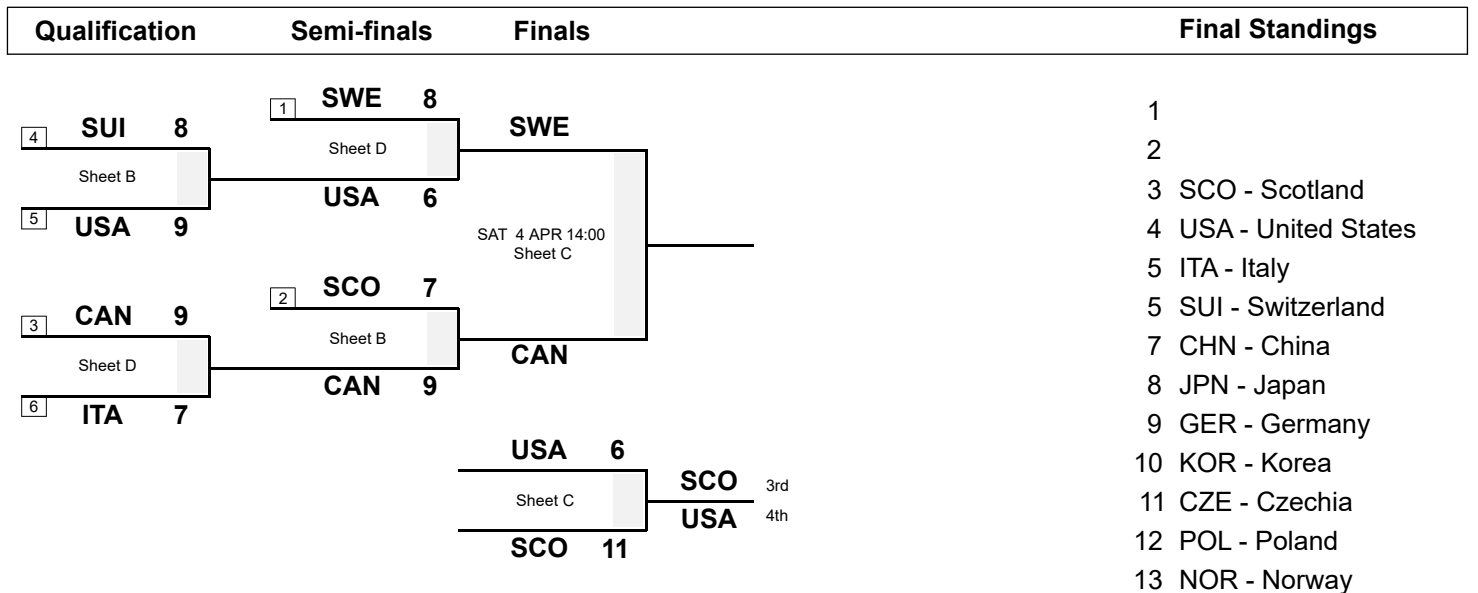

Session Results and Standings

| Sheet | Team | LSFE | 1 | 2 | 3 | 4 | 5 | 6 | 7 | 8 | 9 | 10 | Extra Ends | Total |
|-------|---------------------|------|---|---|---|---|---|---|---|---|---|----|------------|-------|
| C | SCO - Scotland | * | 3 | 0 | 2 | 0 | 0 | 0 | 2 | 0 | 4 | X | | 11 |
| | USA - United States | | 0 | 2 | 0 | 2 | 1 | 0 | 0 | 1 | 0 | X | | 6 |

Play-offs Bracket

Legend:
LSFE(*) Last Stone First End **X** Unplayed/unfinished end due to concession