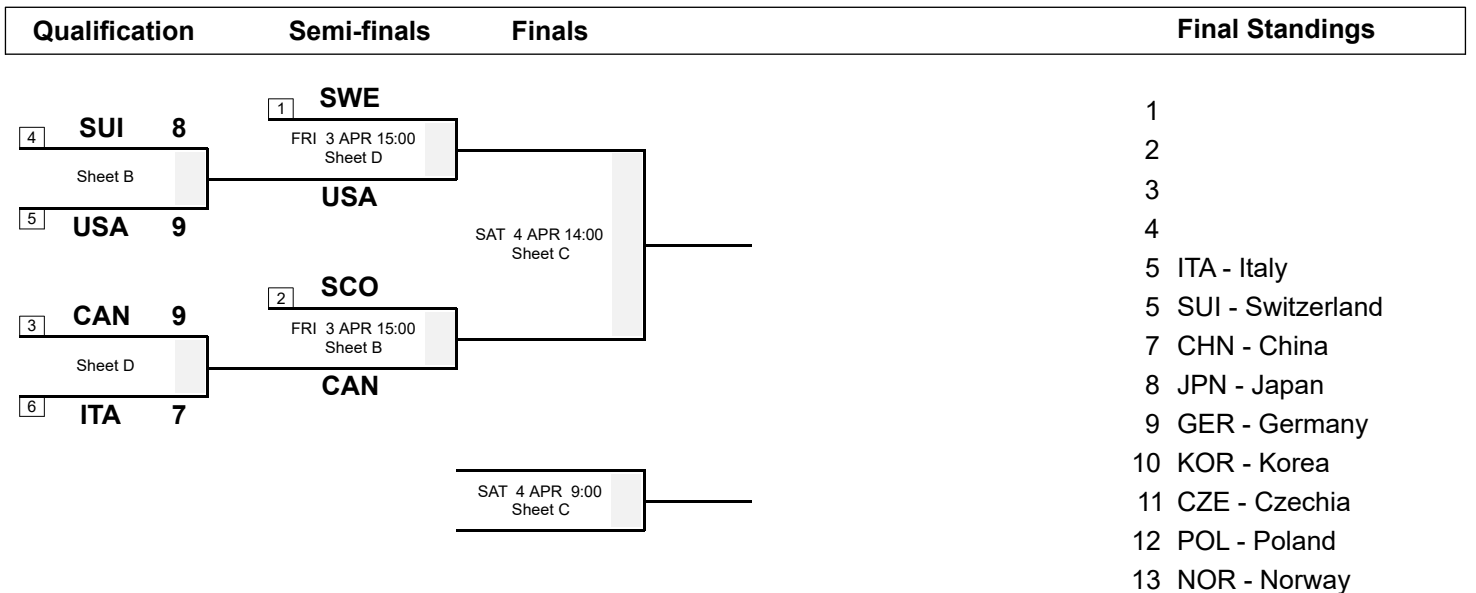

Session Results and Standings

Sheet	Team	LSFE	1	2	3	4	5	6	7	8	9	10	Extra Ends	Total
B	SUI - Switzerland	*	1	0	2	0	0	3	0	0	2	0		8
	USA - United States		0	1	0	2	0	0	2	2	0	1	1	9
D	ITA - Italy		0	0	3	0	1	0	2	0	1	0		7
	CAN - Canada	*	0	1	0	1	0	2	0	2	0	3		9

Play-offs Bracket

Legend:
LSFE(*) Last Stone First End