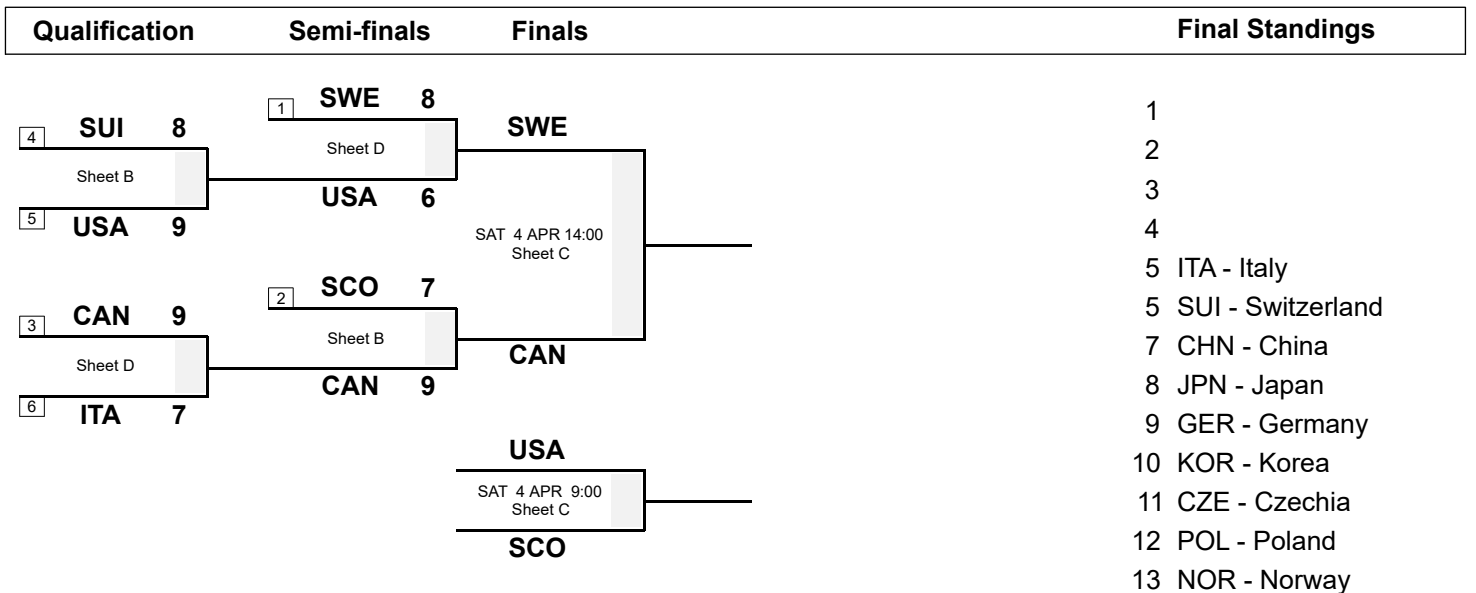

Session Results and Standings

Sheet	Team	LSFE	1	2	3	4	5	6	7	8	9	10	Extra Ends	Total
B	SCO - Scotland	*	2	0	0	1	0	2	0	2	0	0		7
	CAN - Canada		0	0	2	0	1	0	3	0	2	1		9
D	SWE - Sweden	*	0	2	0	1	0	2	0	1	0	0	2	8
	USA - United States		0	0	2	0	1	0	1	0	1	1	0	6

Play-offs Bracket

Legend:
LSFE(*) Last Stone First End